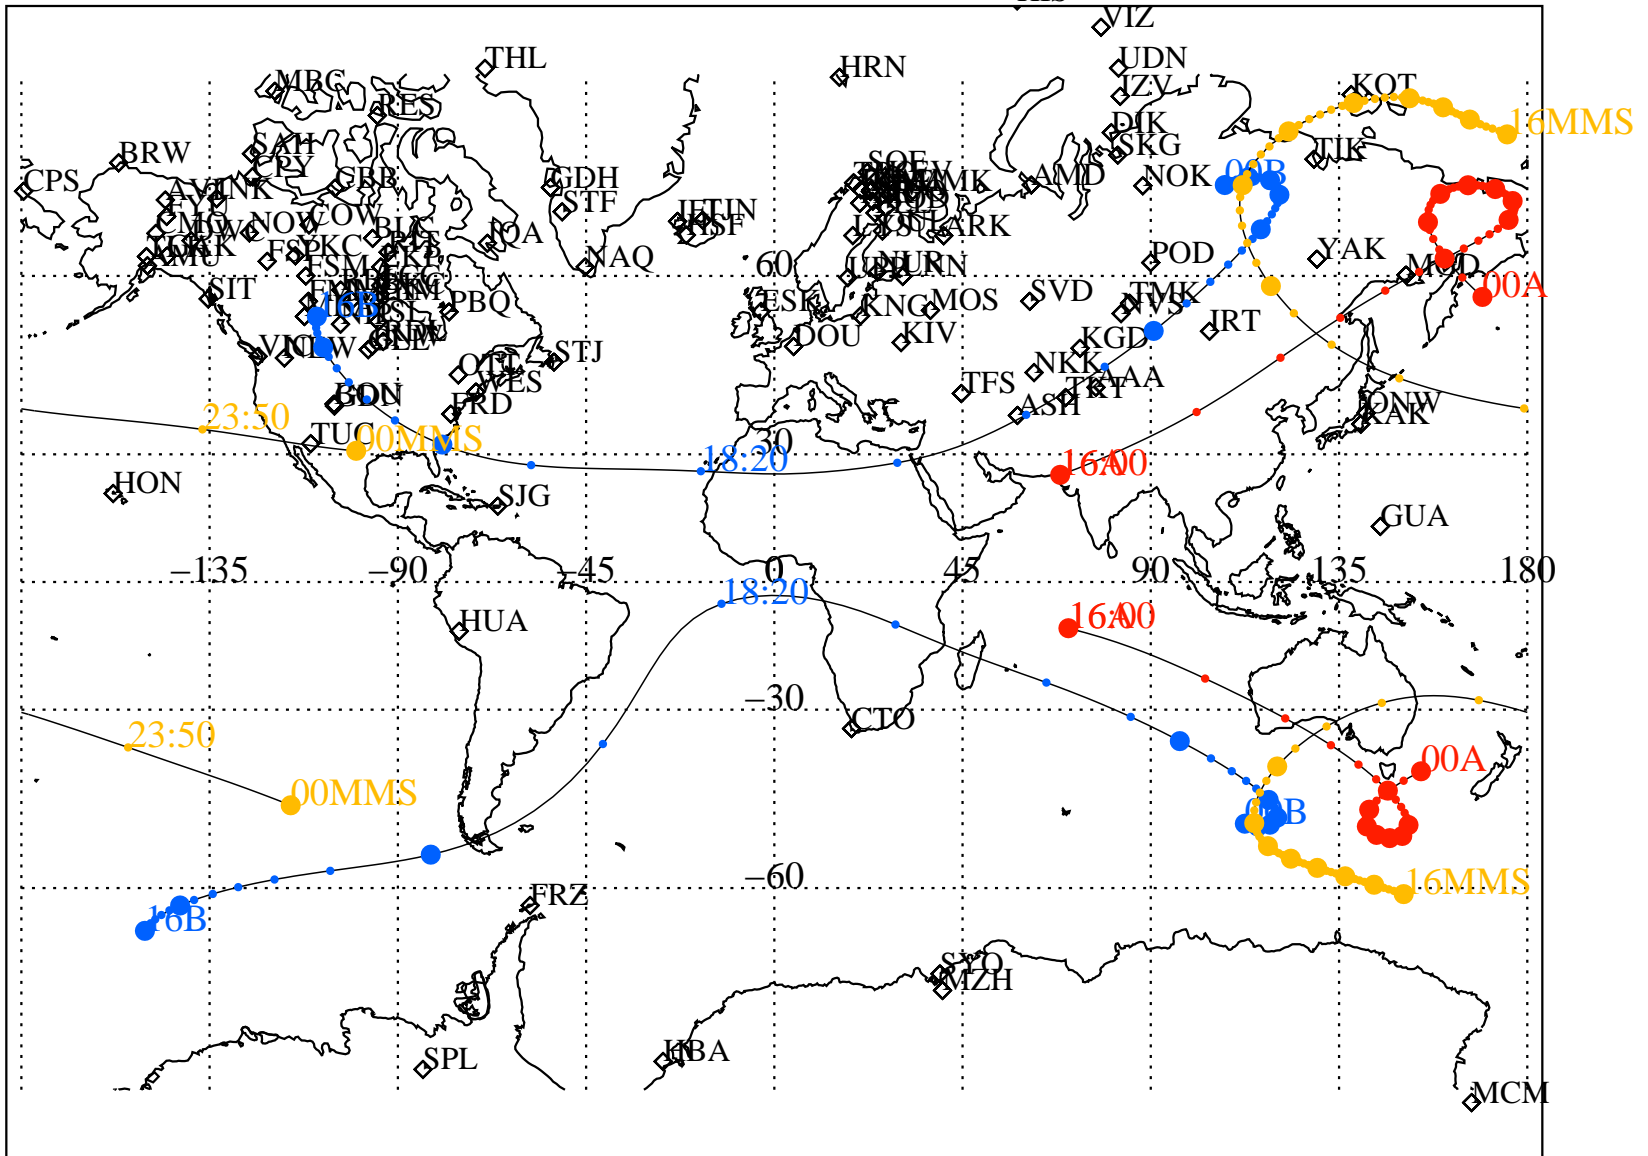

ALE
HELIO S/C ORBITS 2016 133 (05/12) 16:00 to 2016 134 (05/13) 00:00

RBSPA-A, RBSPB-B, CNOFS-CN, MMS1-MMS,