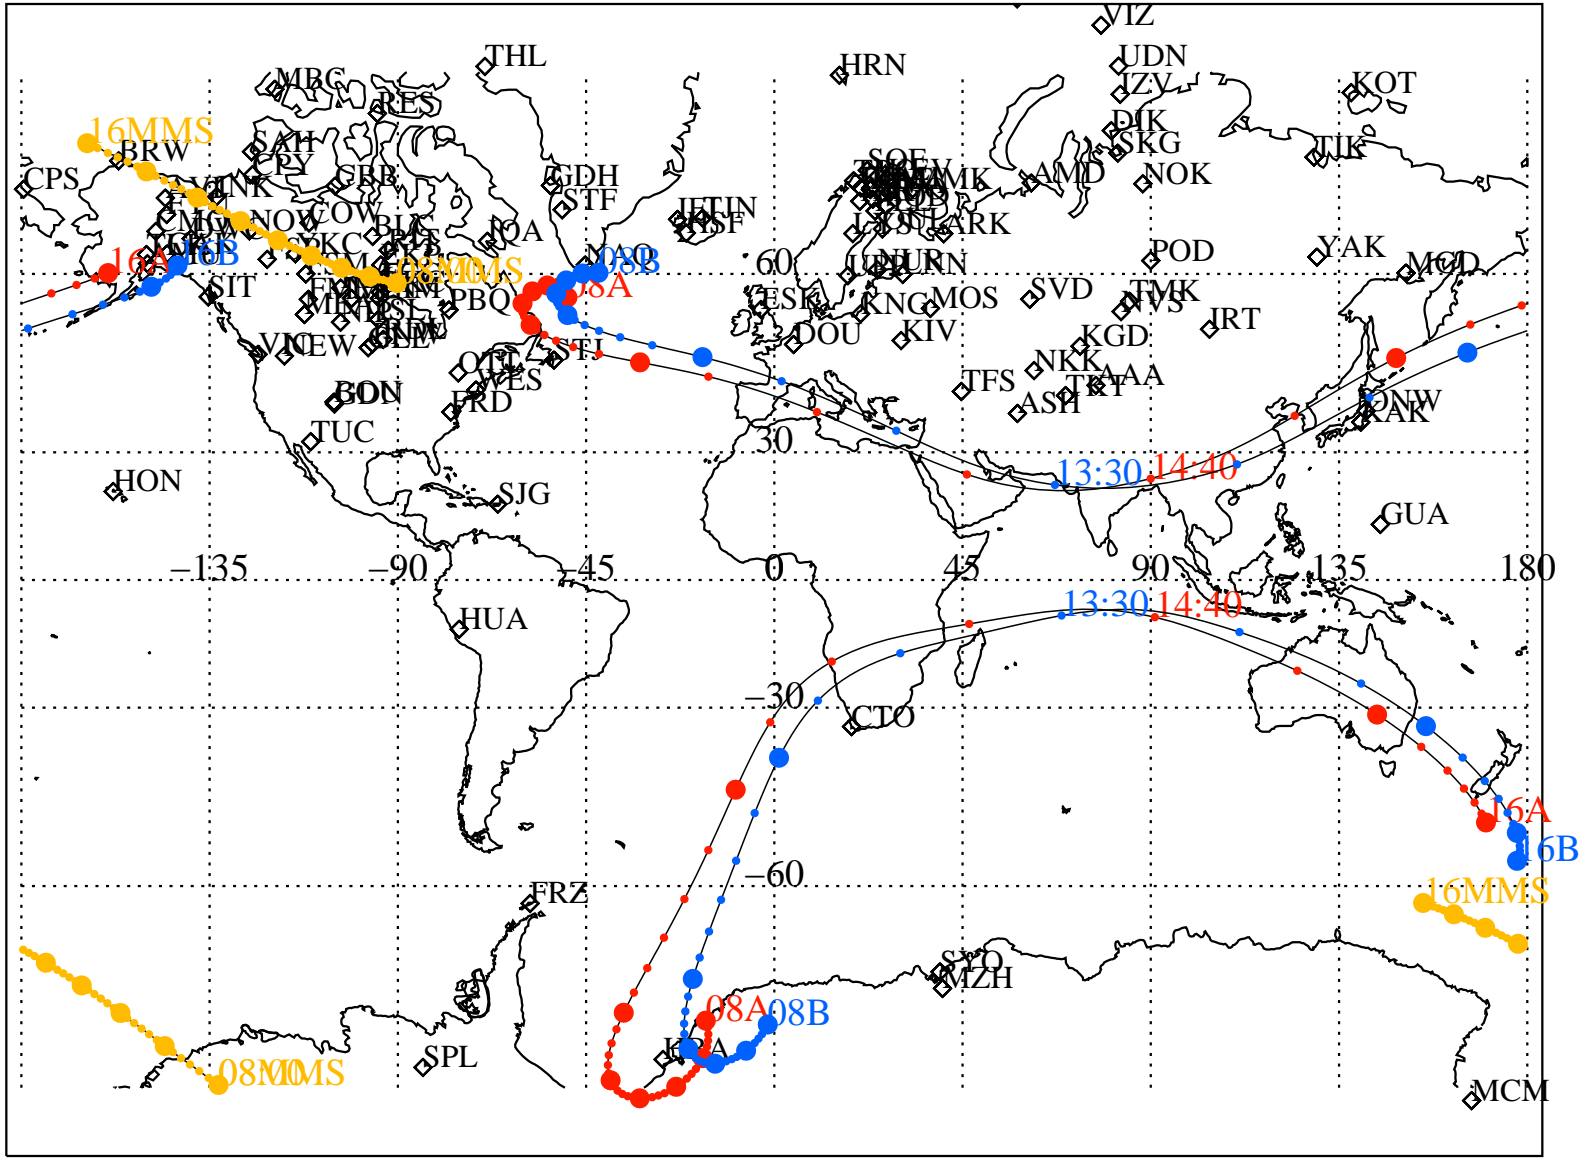

ALE
 HELIO S/C ORBITS 2016 120 (04/29) 08:00 to 2016 120 (04/29) 16:00

RBSPA-A, RBSPB-B, CNOFS-CN, MMS1-MMS,