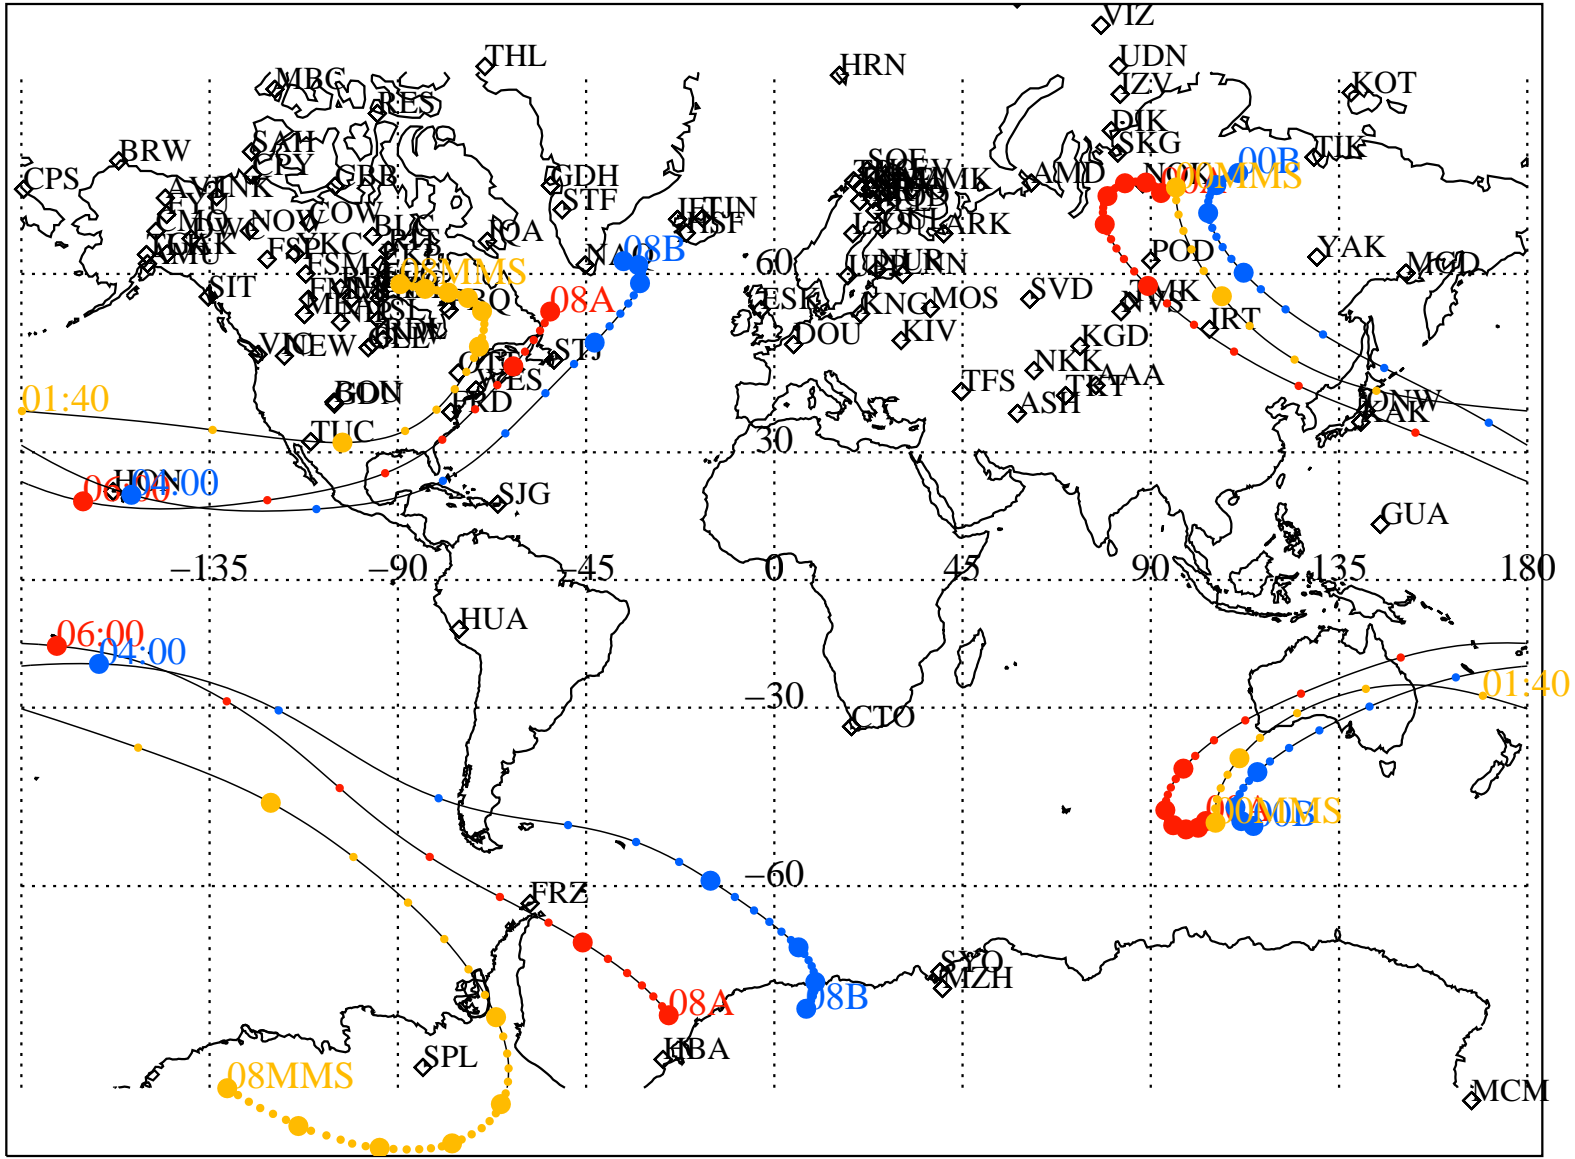

ALE  
**HELIO S/C ORBITS 2016 117 (04/26) 00:00 to 2016 117 (04/26) 08:00**

RBSPA-A, RBSPB-B, CNOFS-CN, MMS1-MMS,