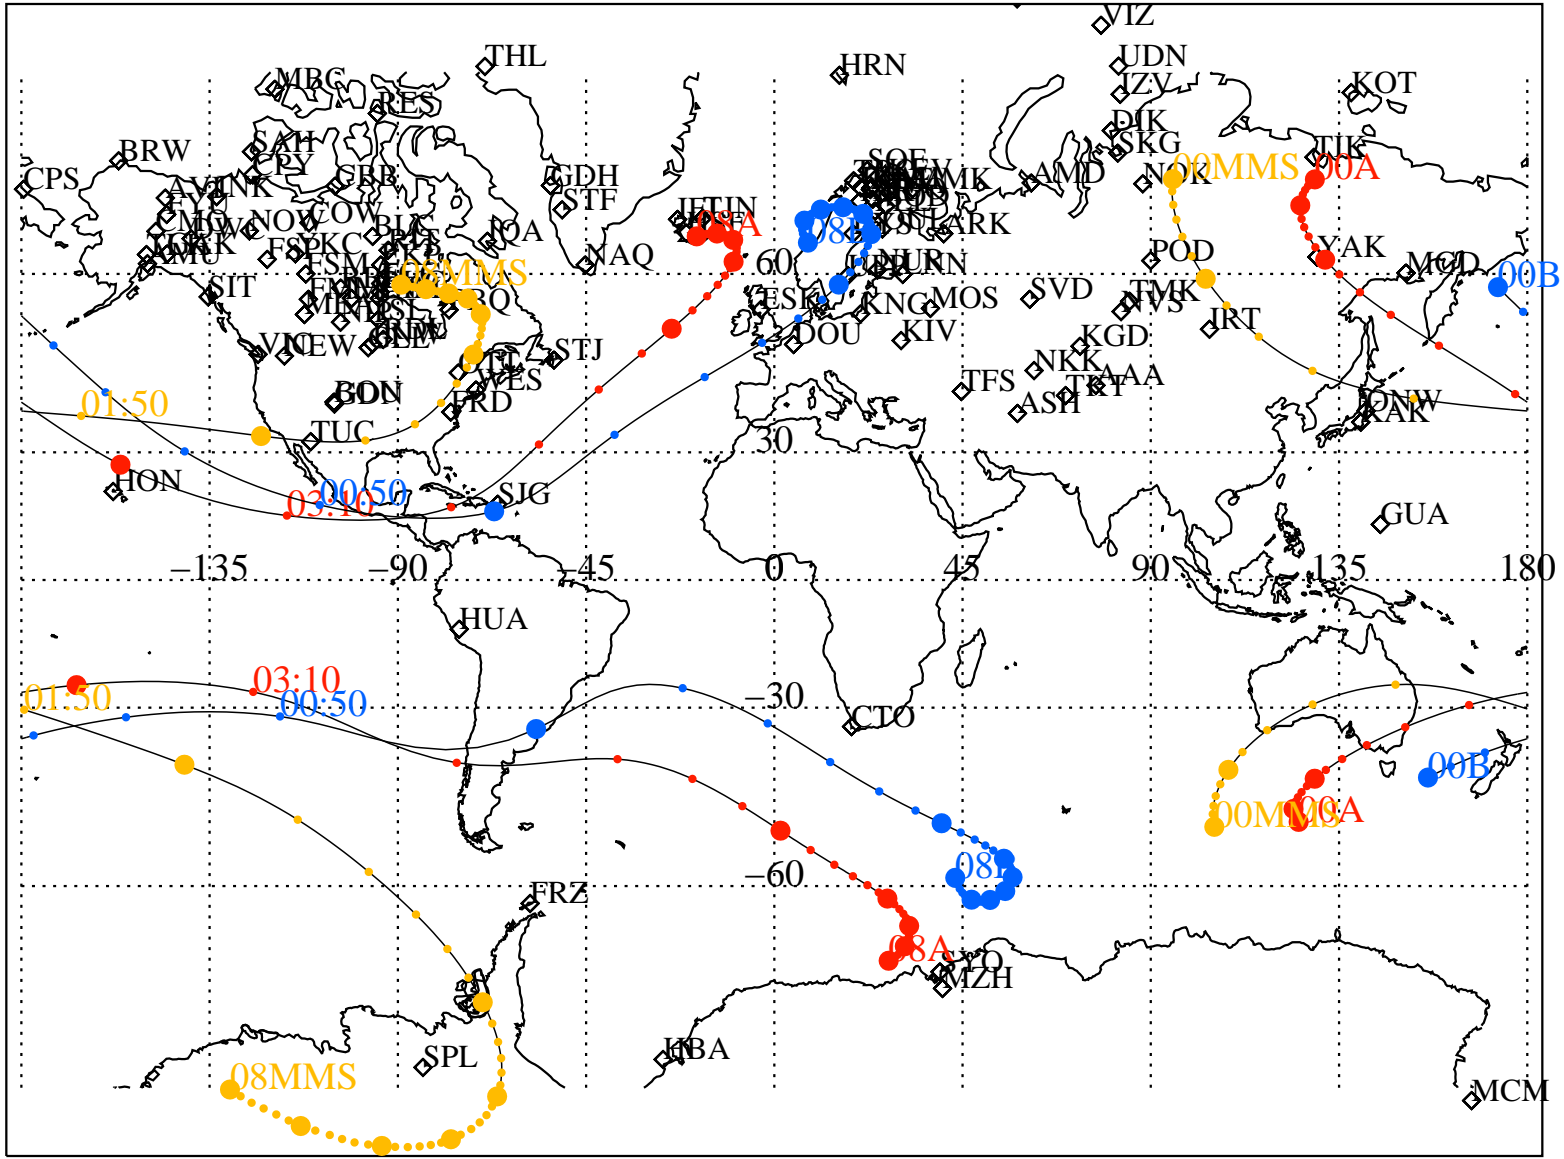

ALE
HELIO S/C ORBITS 2016 116 (04/25) 00:00 to 2016 116 (04/25) 08:00

RBSPA-A, RBSPB-B, CNOFS-CN, MMS1-MMS,