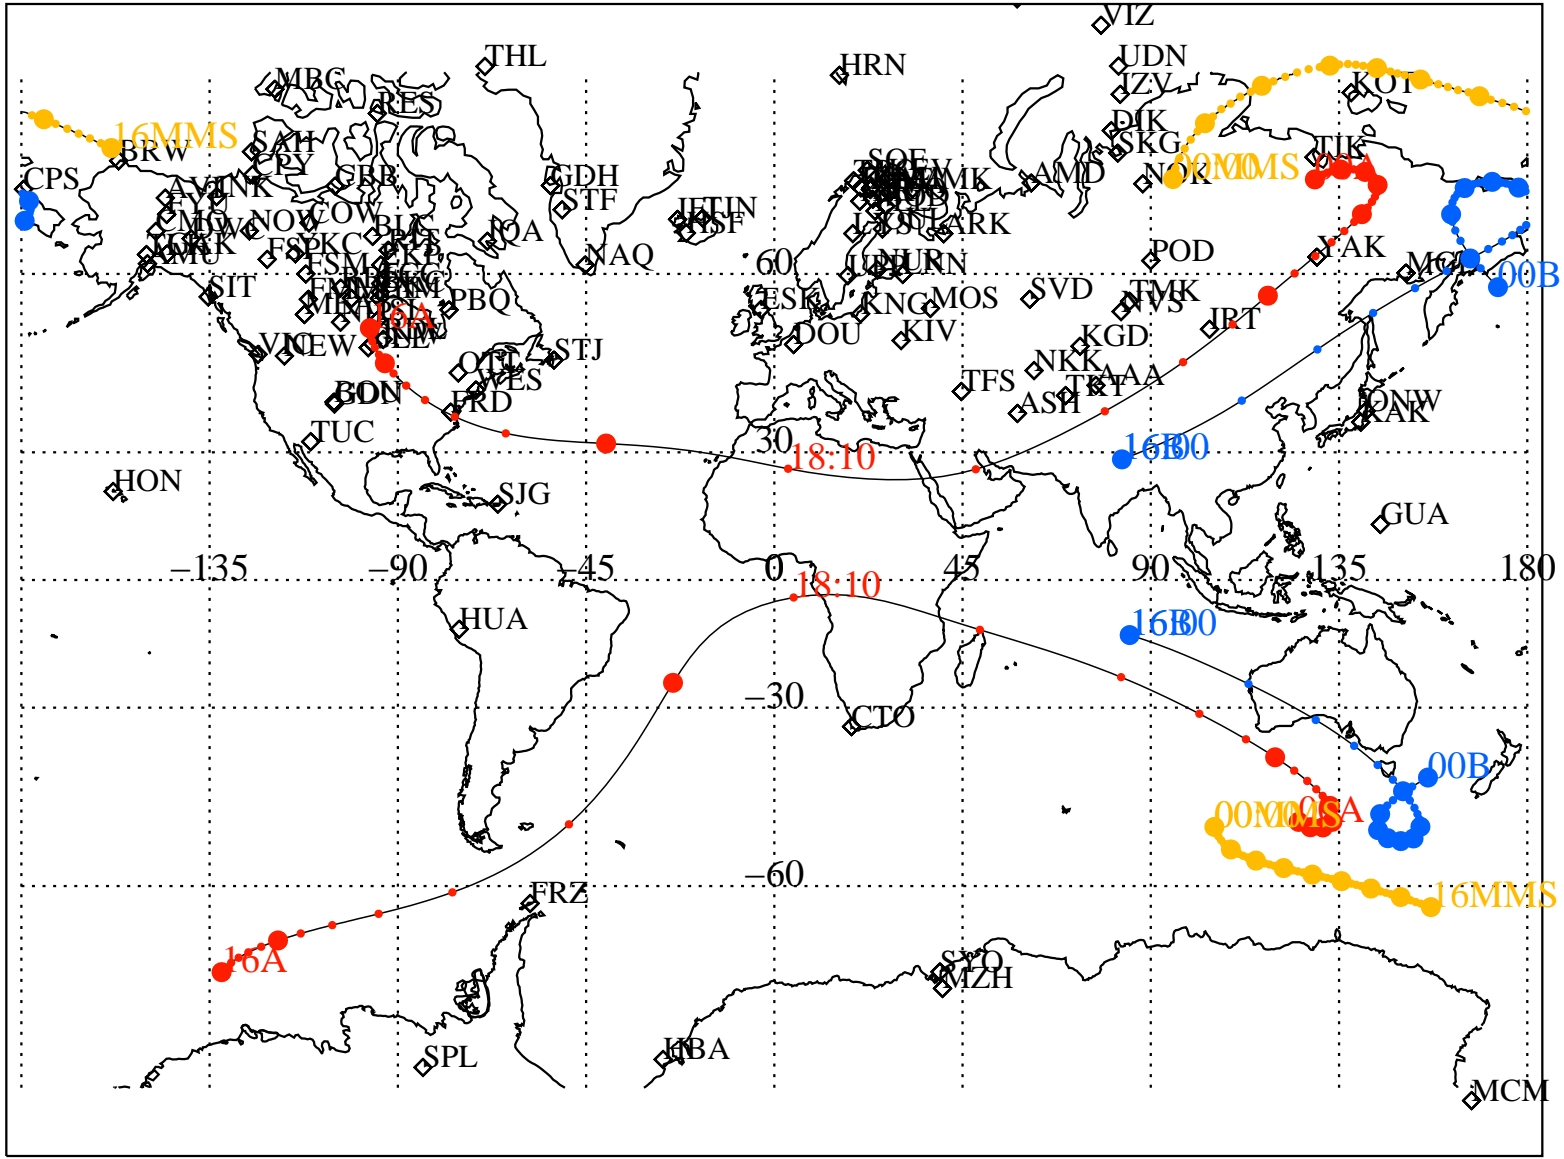

ALE
 HELIO S/C ORBITS 2016 115 (04/24) 16:00 to 2016 116 (04/25) 00:00

RBSPA-A, RBSPB-B, CNOFS-CN, MMS1-MMS,