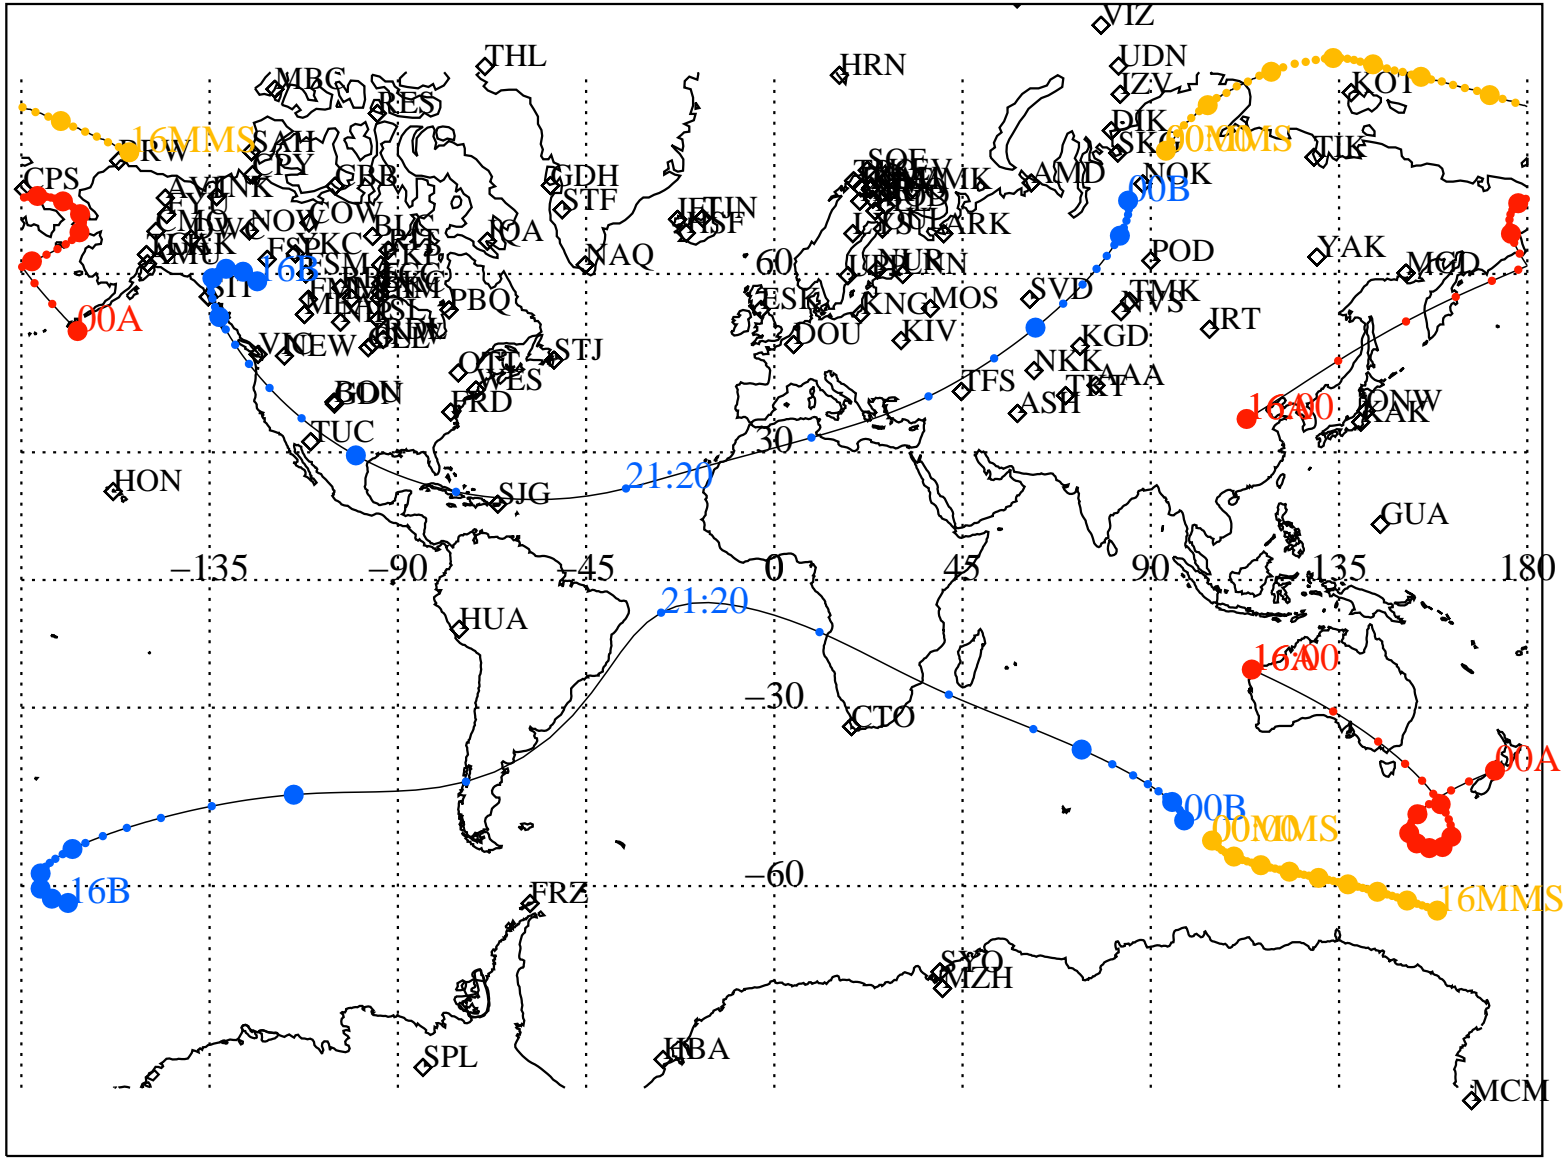

ALE
 HELIO S/C ORBITS 2016 111 (04/20) 16:00 to 2016 112 (04/21) 00:00

RBSPA-A, RBSPB-B, CNOFS-CN, MMS1-MMS,