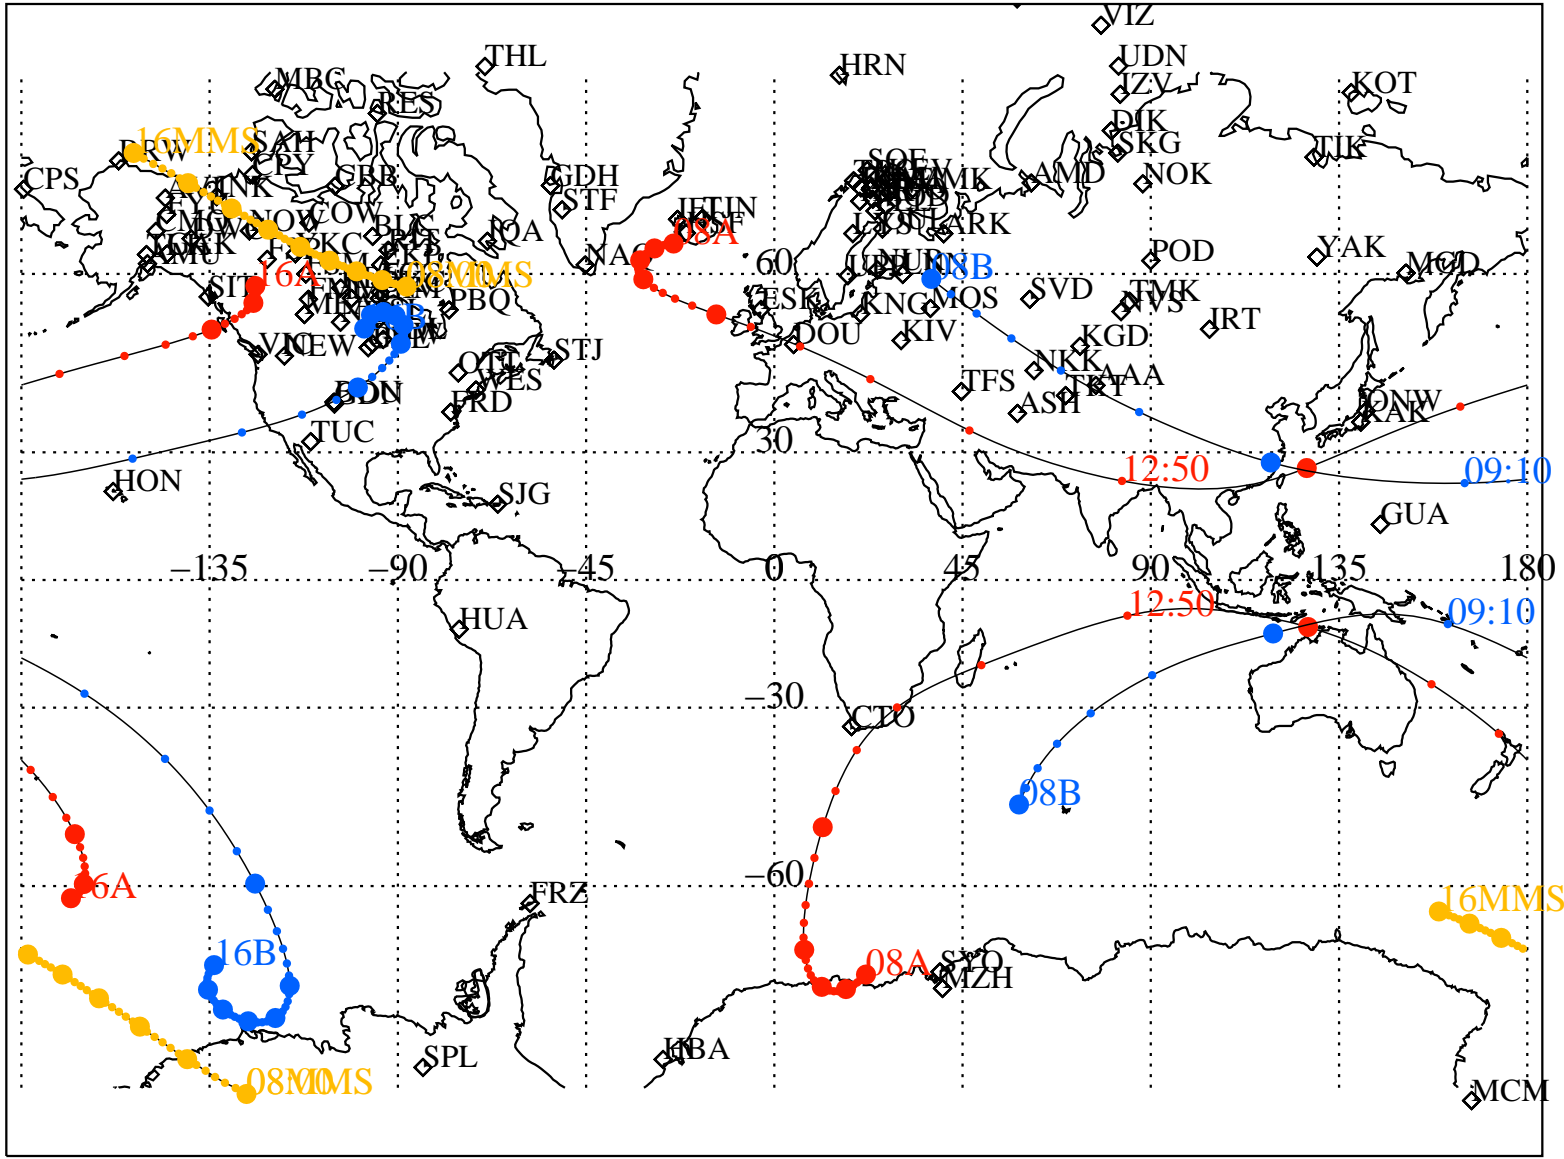

ALE
HELIO S/C ORBITS 2016 110 (04/19) 08:00 to 2016 110 (04/19) 16:00

RBSPA-A, RBSPB-B, CNOFS-CN, MMS1-MMS,