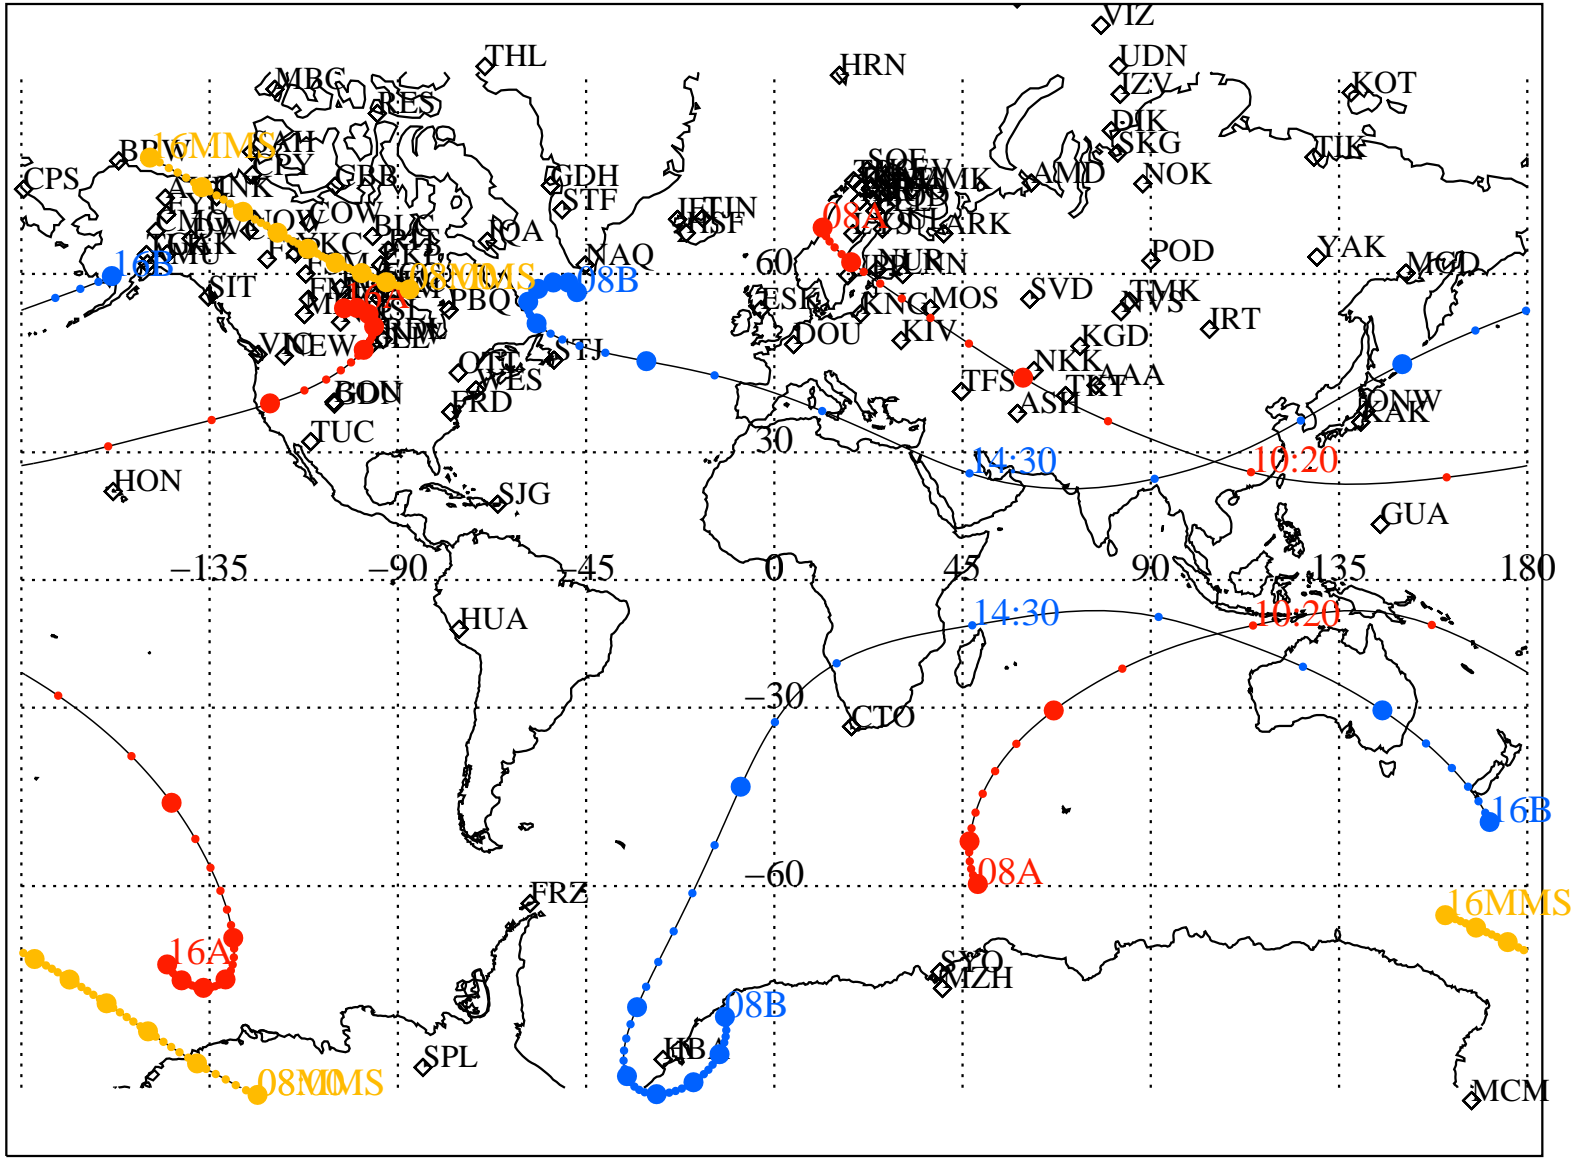

ALE
HELIO S/C ORBITS 2016 106 (04/15) 08:00 to 2016 106 (04/15) 16:00

RBSPA-A, RBSPB-B, CNOFS-CN, MMS1-MMS,