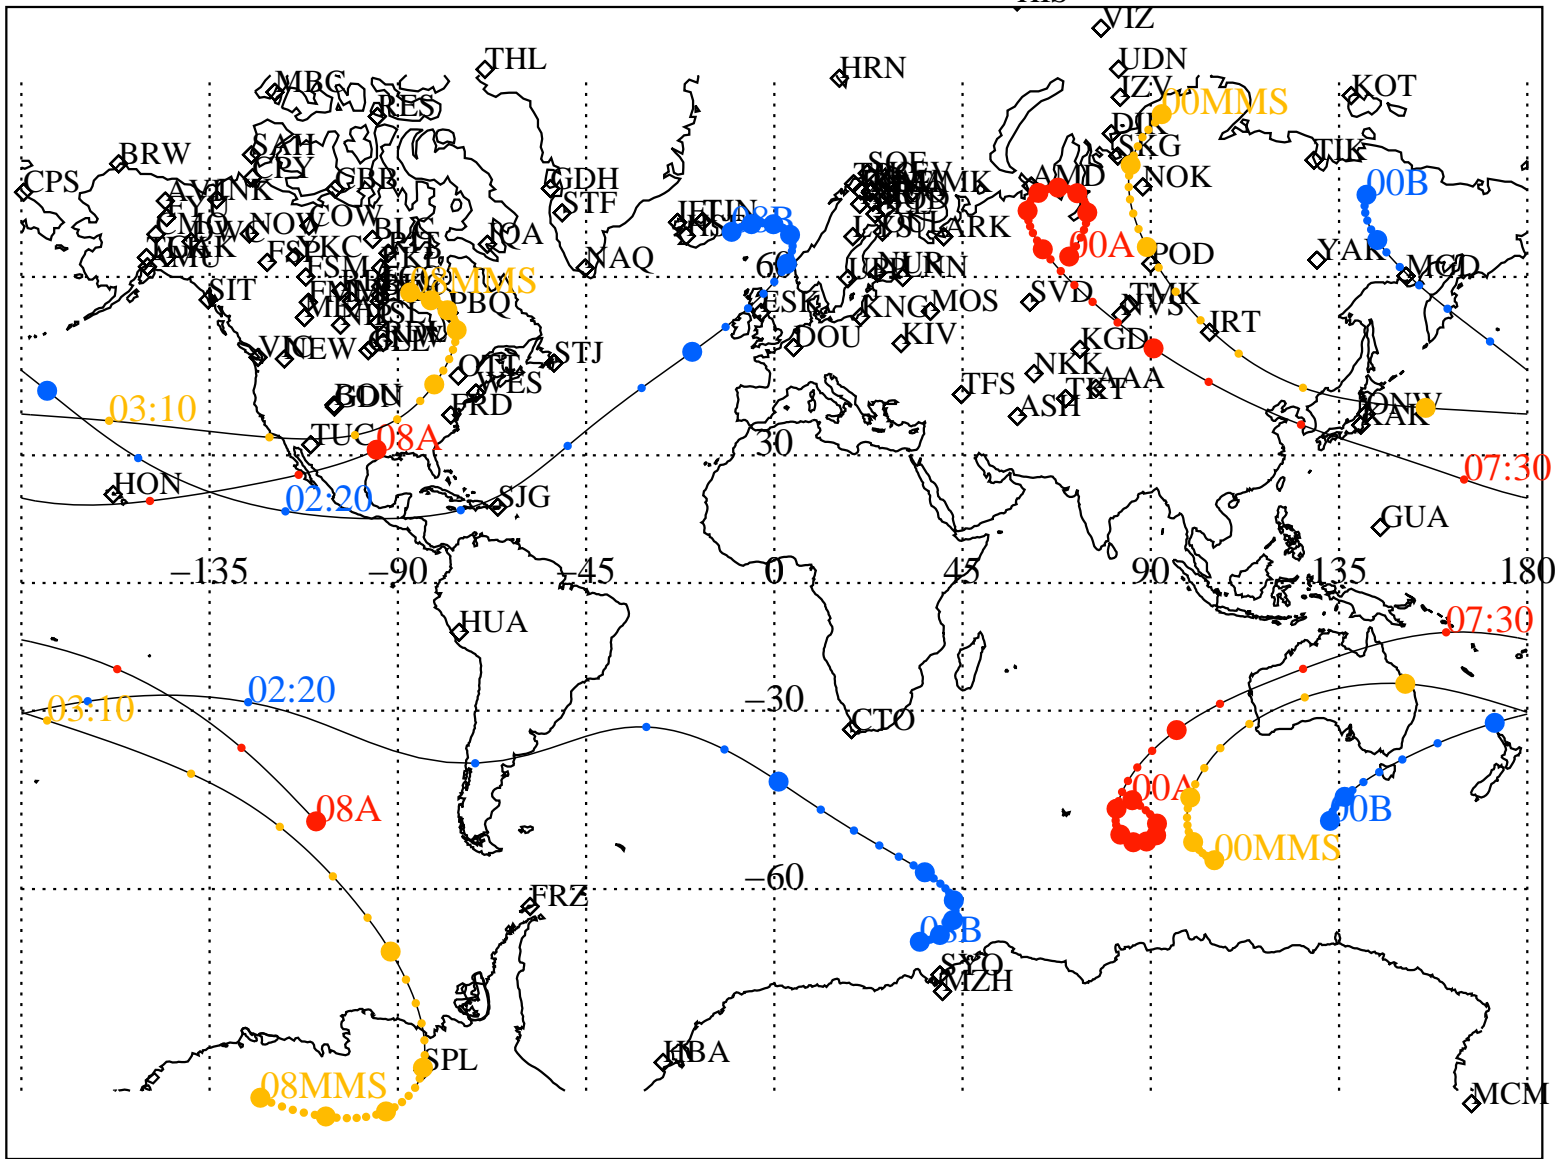

ALE
HELIO S/C ORBITS 2016 105 (04/14) 00:00 to 2016 105 (04/14) 08:00

RBSPA-A, RBSPB-B, CNOFS-CN, MMS1-MMS,