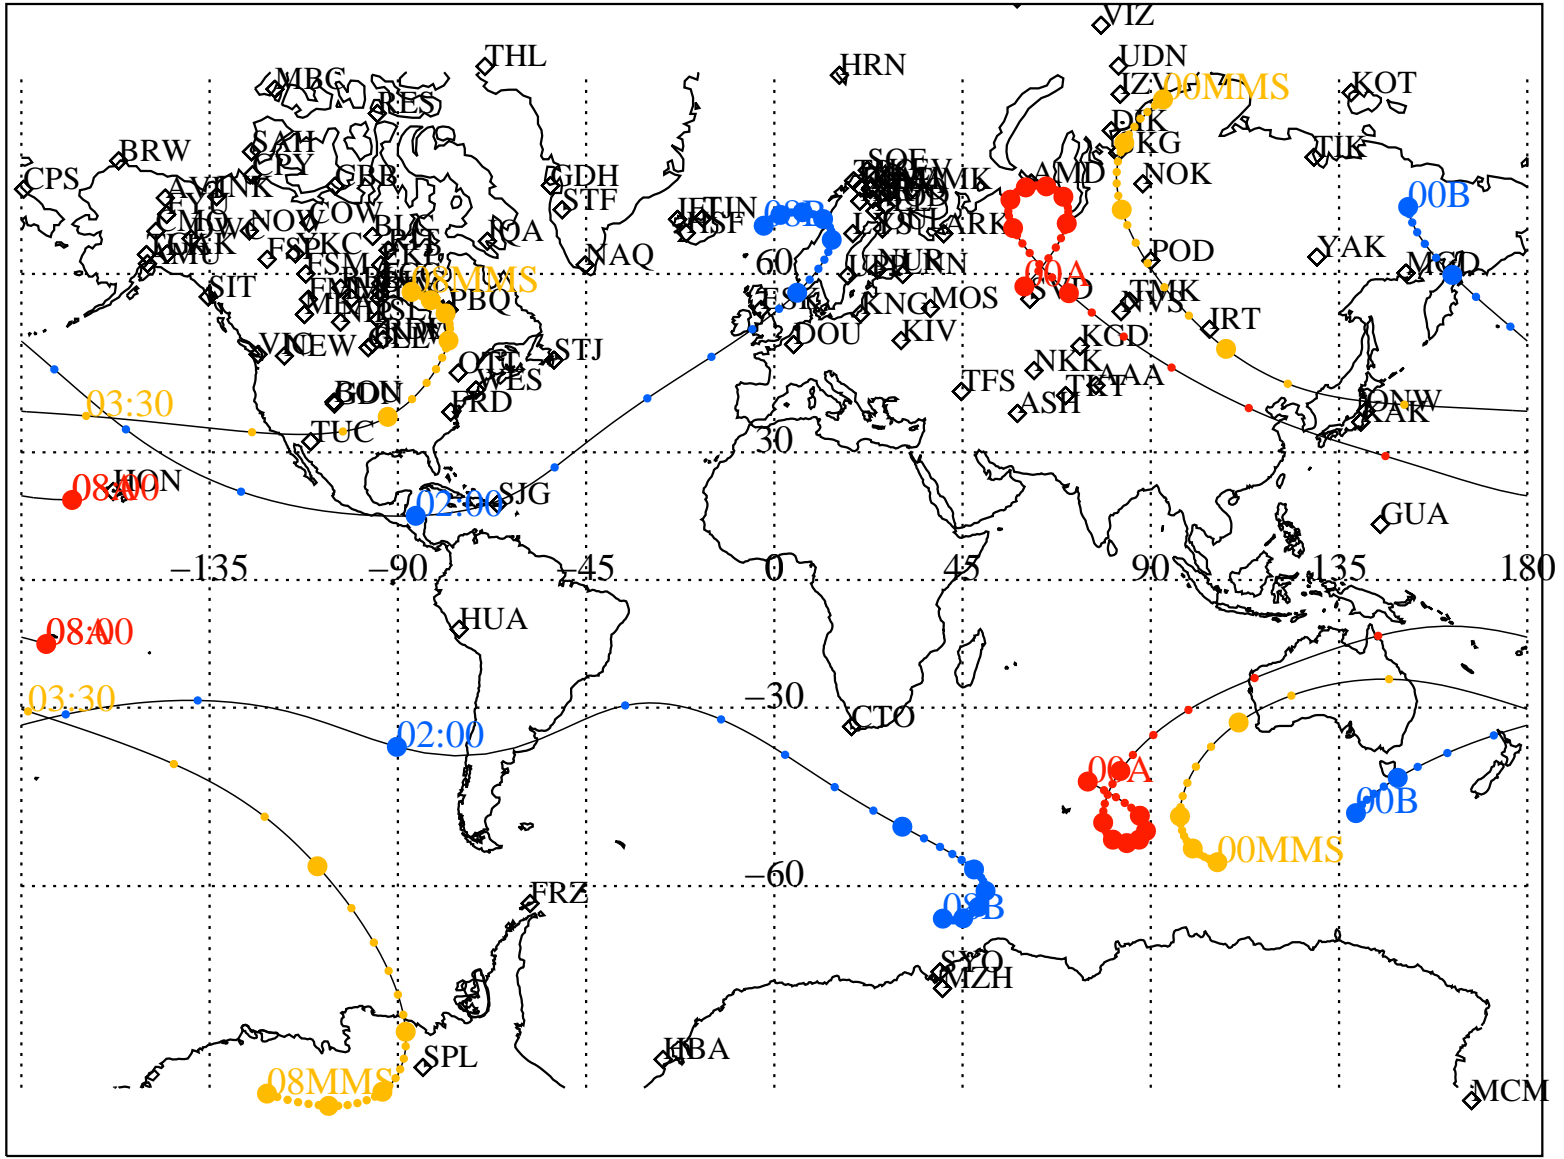

ALE
HELIO S/C ORBITS 2016 102 (04/11) 00:00 to 2016 102 (04/11) 08:00

RBSPA-A, RBSPB-B, CNOFS-CN, MMS1-MMS,