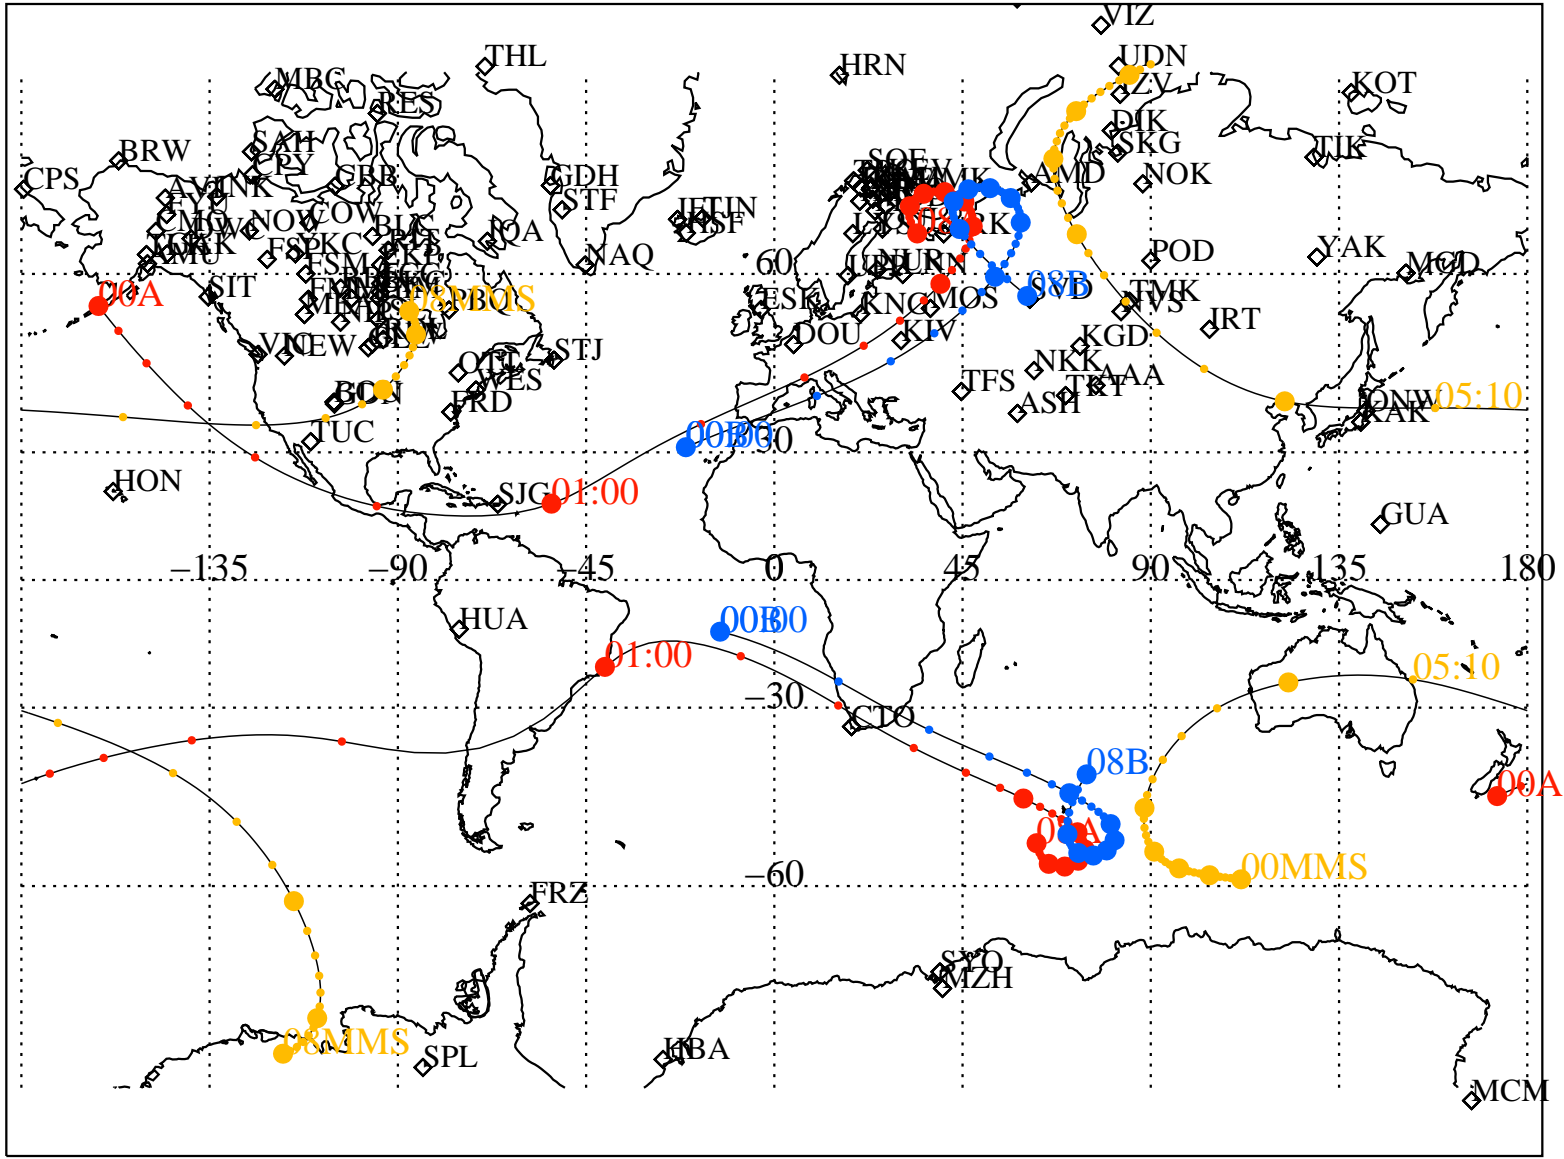

ALE  
**HELIO S/C ORBITS 2016 087 (03/27) 00:00 to 2016 087 (03/27) 08:00**

RBSPA-A, RBSPB-B, CNOFS-CN, MMS1-MMS,