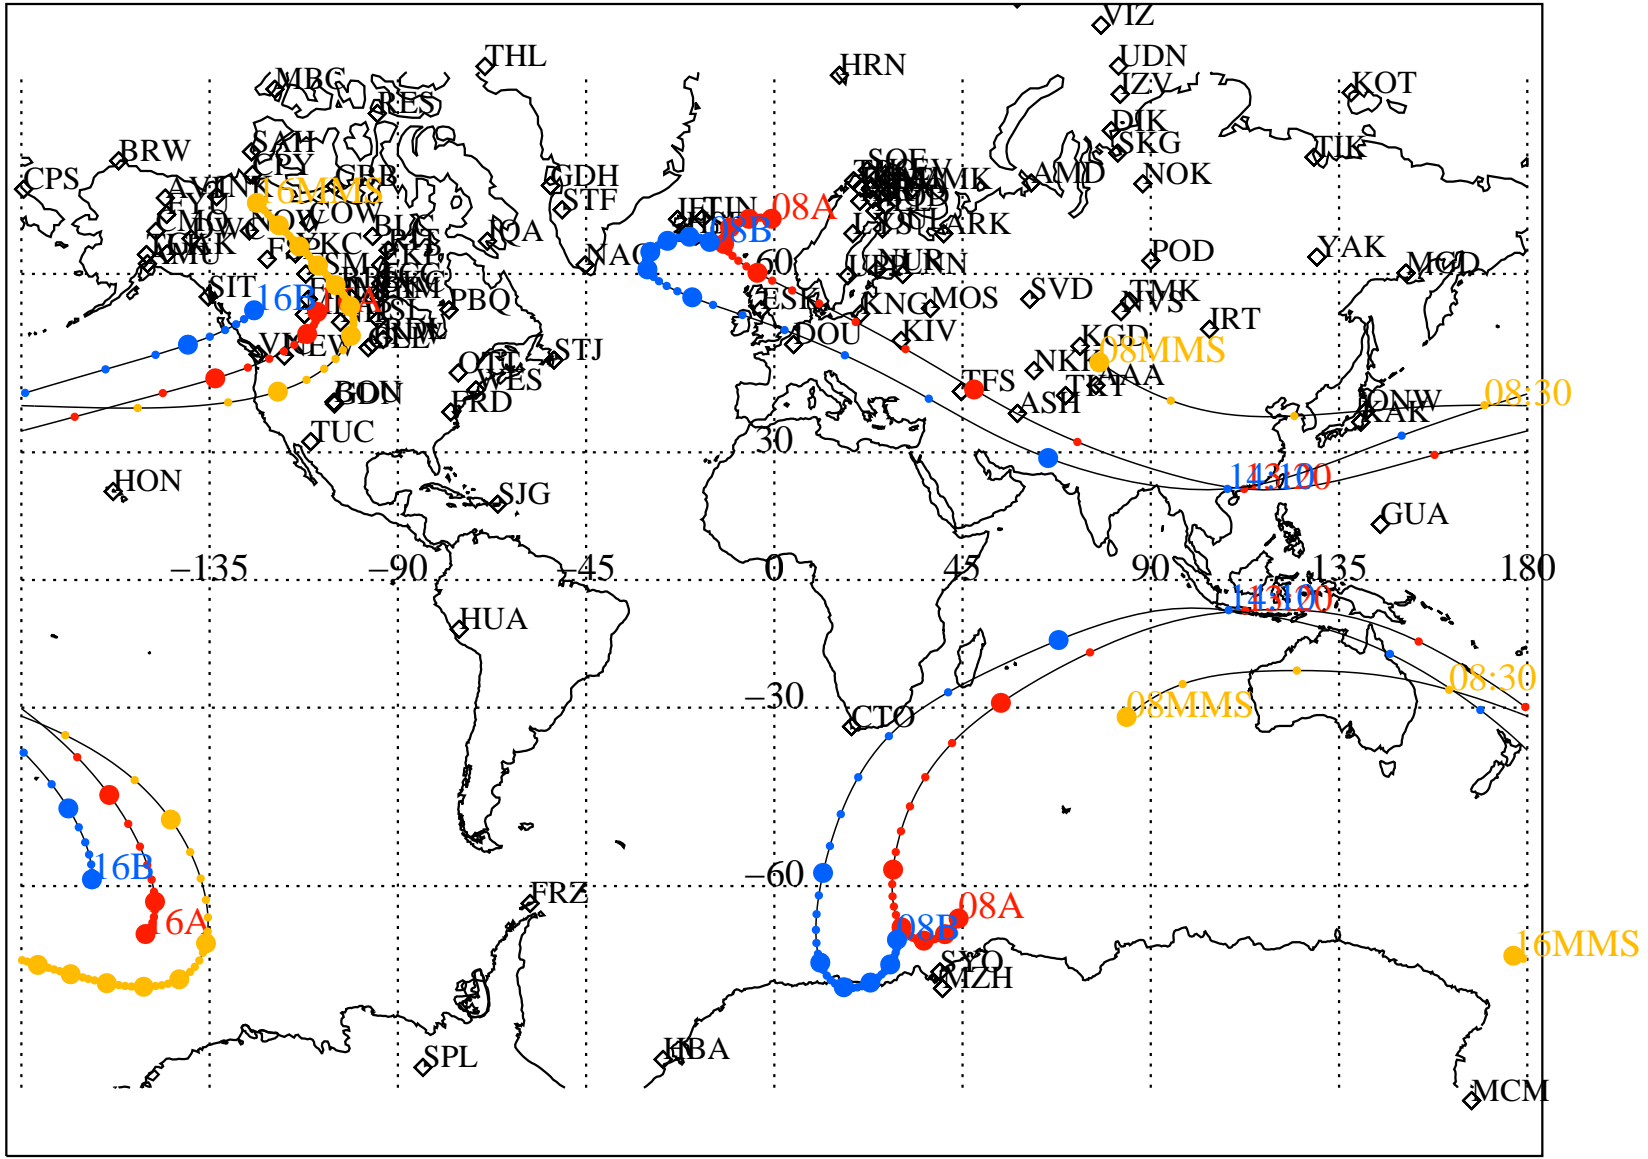

ALE
HELIO S/C ORBITS 2016 060 (02/29) 08:00 to 2016 060 (02/29) 16:00

RBSPA-A, RBSPB-B, CNOFS-CN, MMS1-MMS,