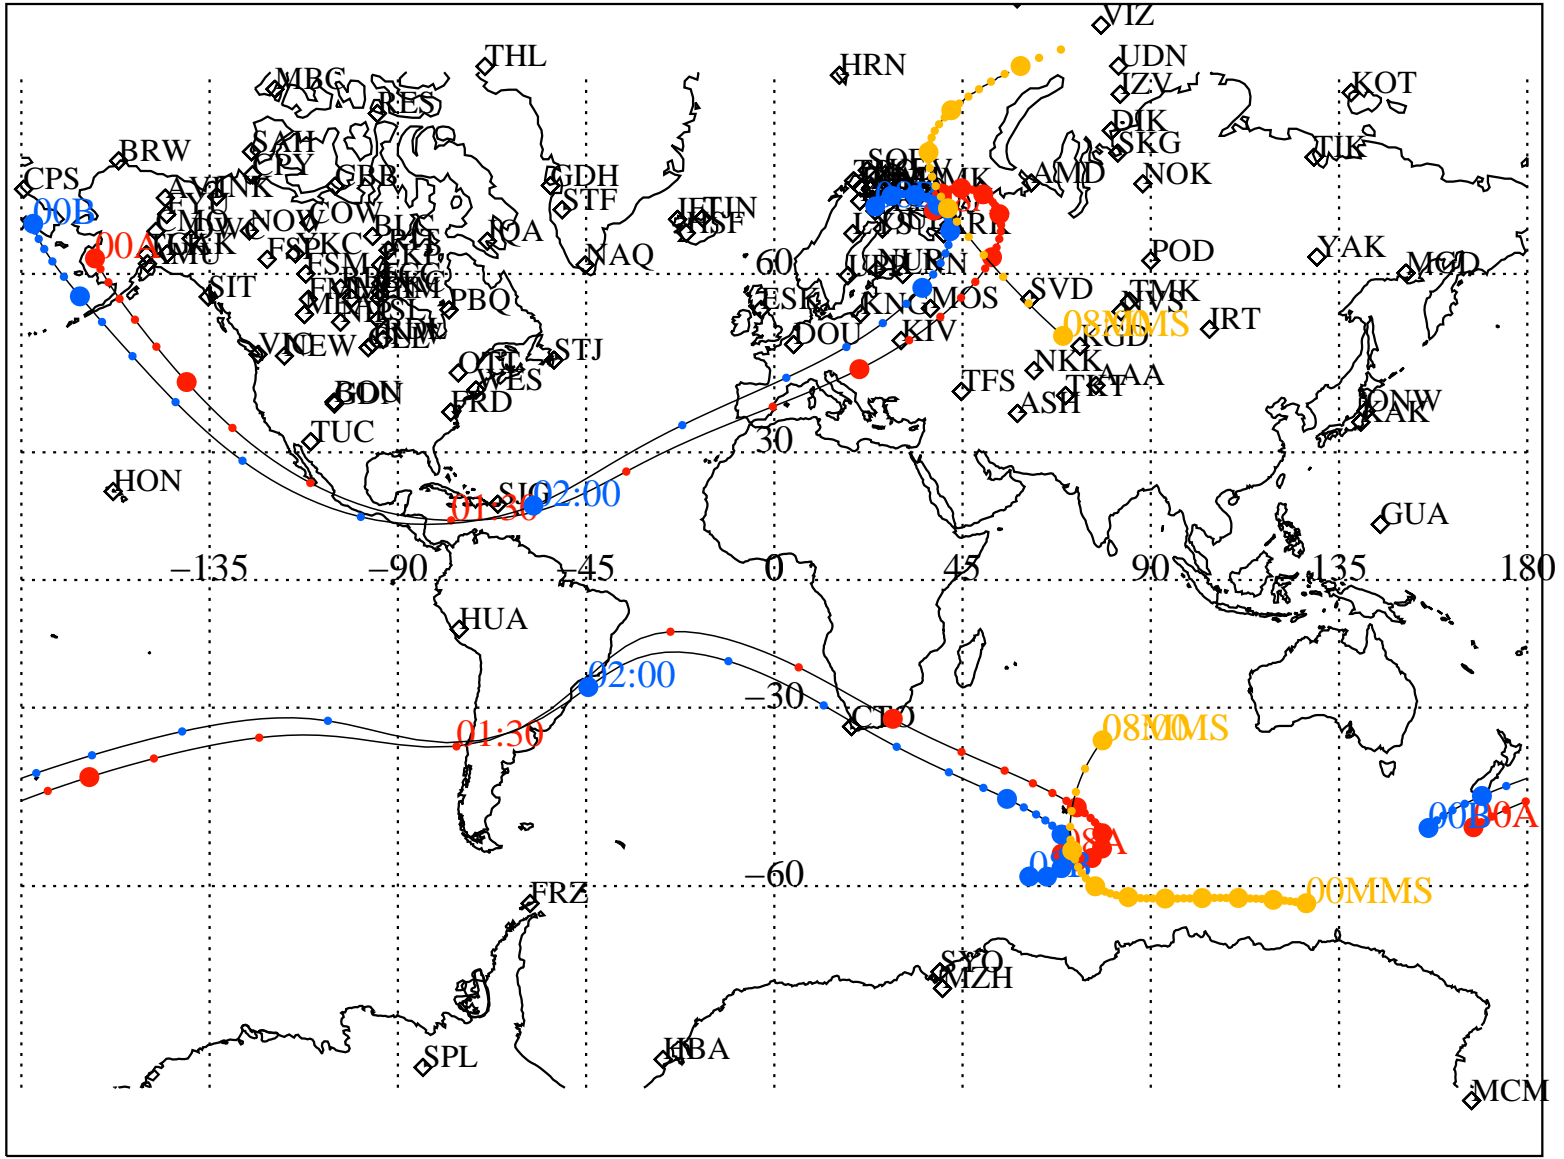

ALE  
**HELIO S/C ORBITS 2016 059 (02/28) 00:00 to 2016 059 (02/28) 08:00**

RBSPA-A, RBSPB-B, CNOFS-CN, MMS1-MMS,