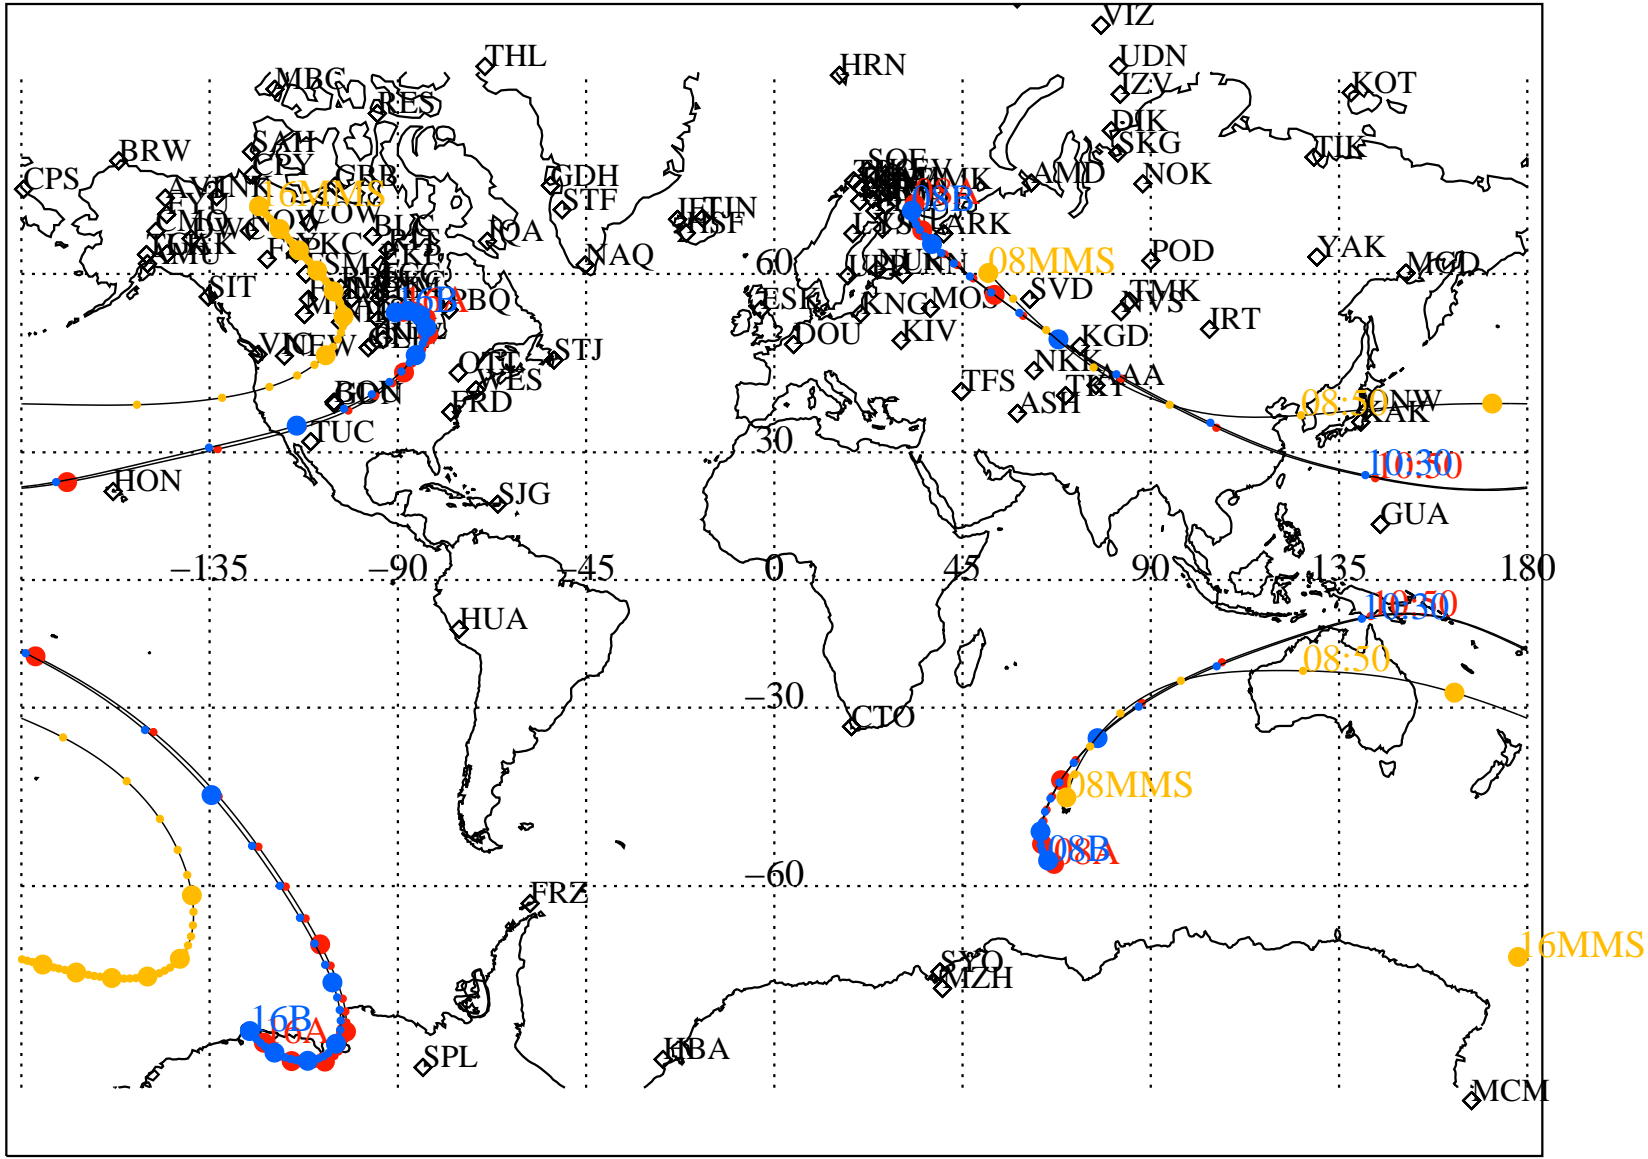

ALE
HELIO S/C ORBITS 2016 056 (02/25) 08:00 to 2016 056 (02/25) 16:00

RBSPA-A, RBSPB-B, CNOFS-CN, MMS1-MMS,