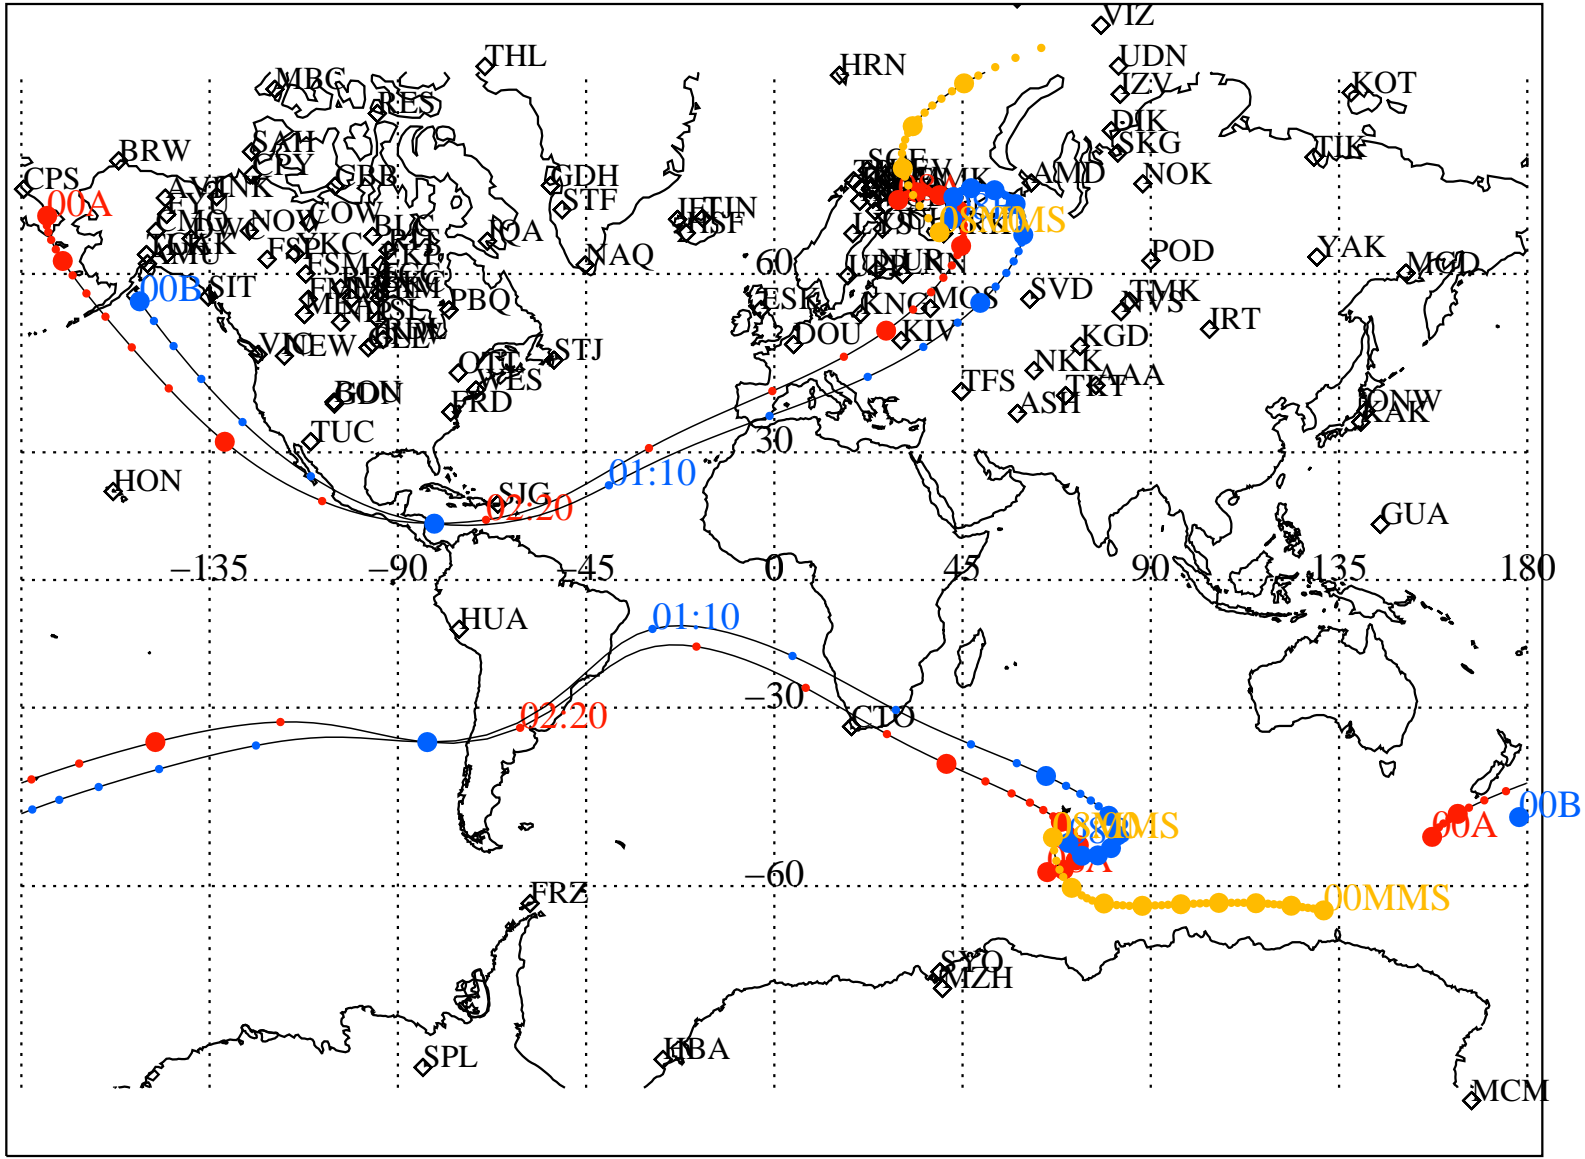

ALE  
**HELIO S/C ORBITS 2016 053 (02/22) 00:00 to 2016 053 (02/22) 08:00**

RBSPA-A, RBSPB-B, CNOFS-CN, MMS1-MMS,