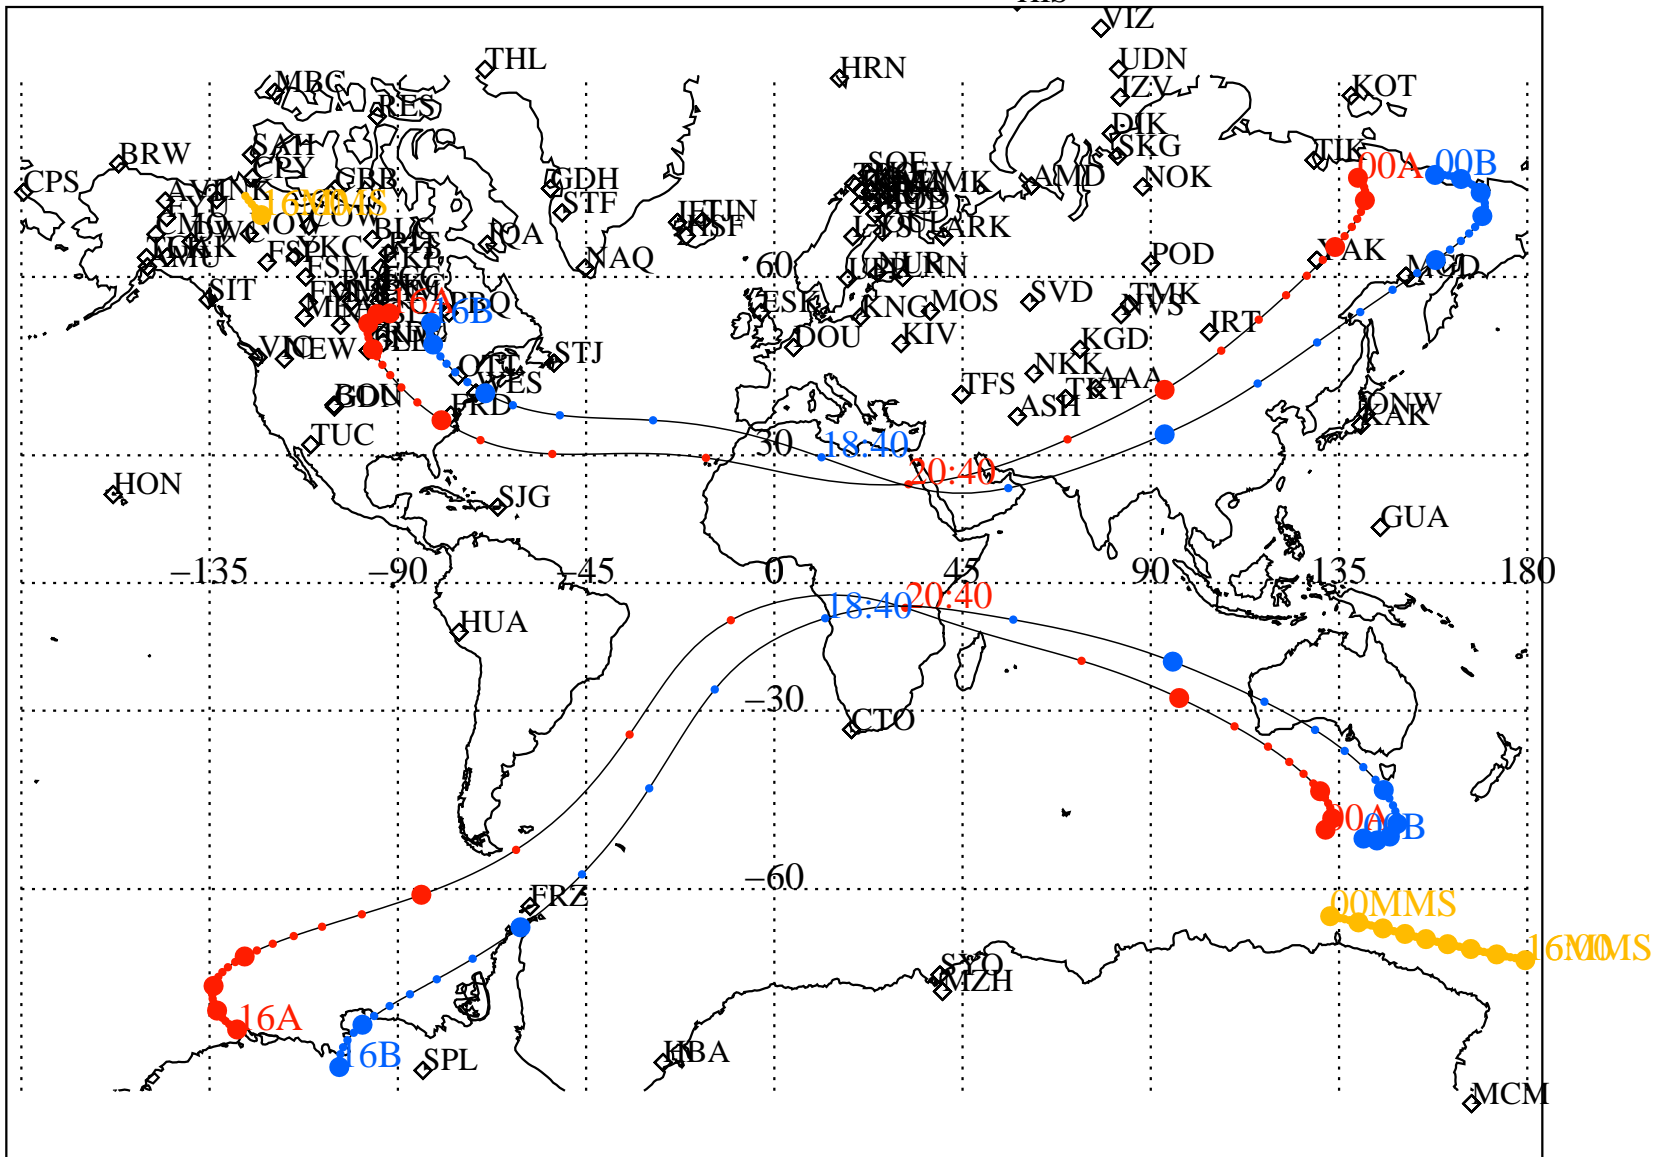

ALE  
HELIO S/C ORBITS 2016 050 (02/19) 16:00 to 2016 051 (02/20) 00:00

RBSPA-A, RBSPB-B, CNOFS-CN, MMS1-MMS,