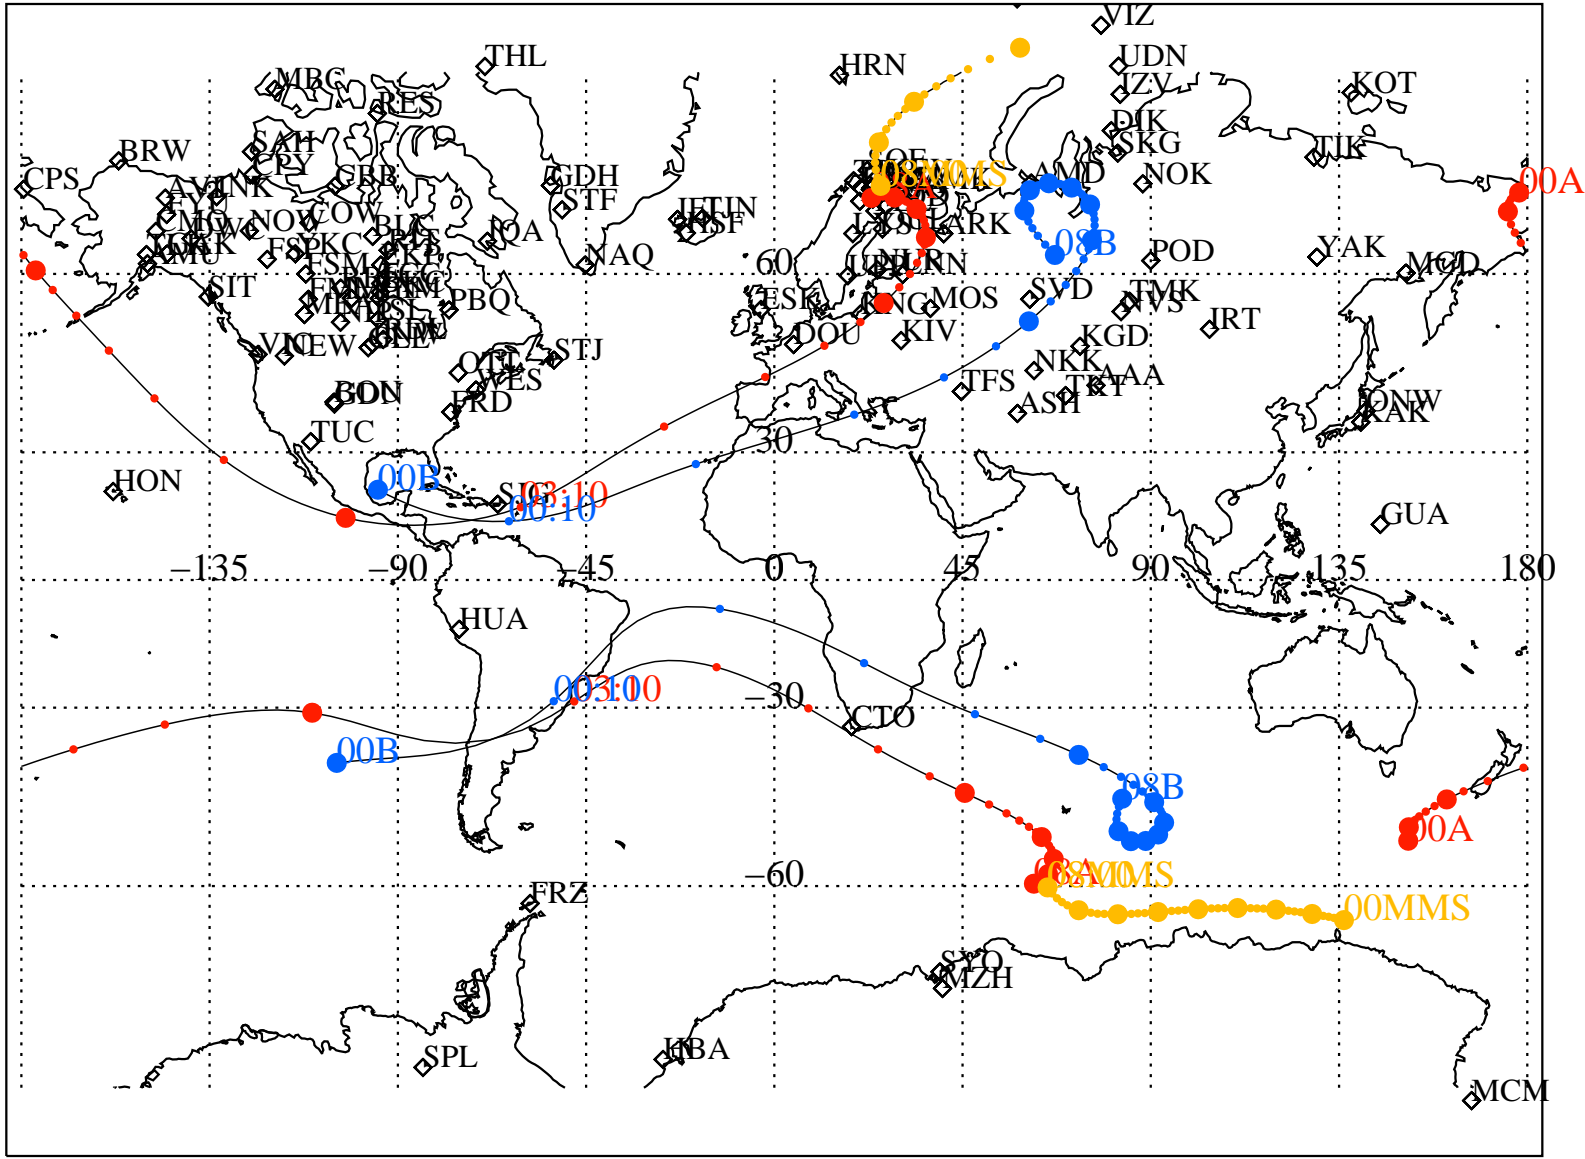

ALE  
**HELIO S/C ORBITS 2016 047 (02/16) 00:00 to 2016 047 (02/16) 08:00**

RBSPA-A, RBSPB-B, CNOFS-CN, MMS1-MMS,