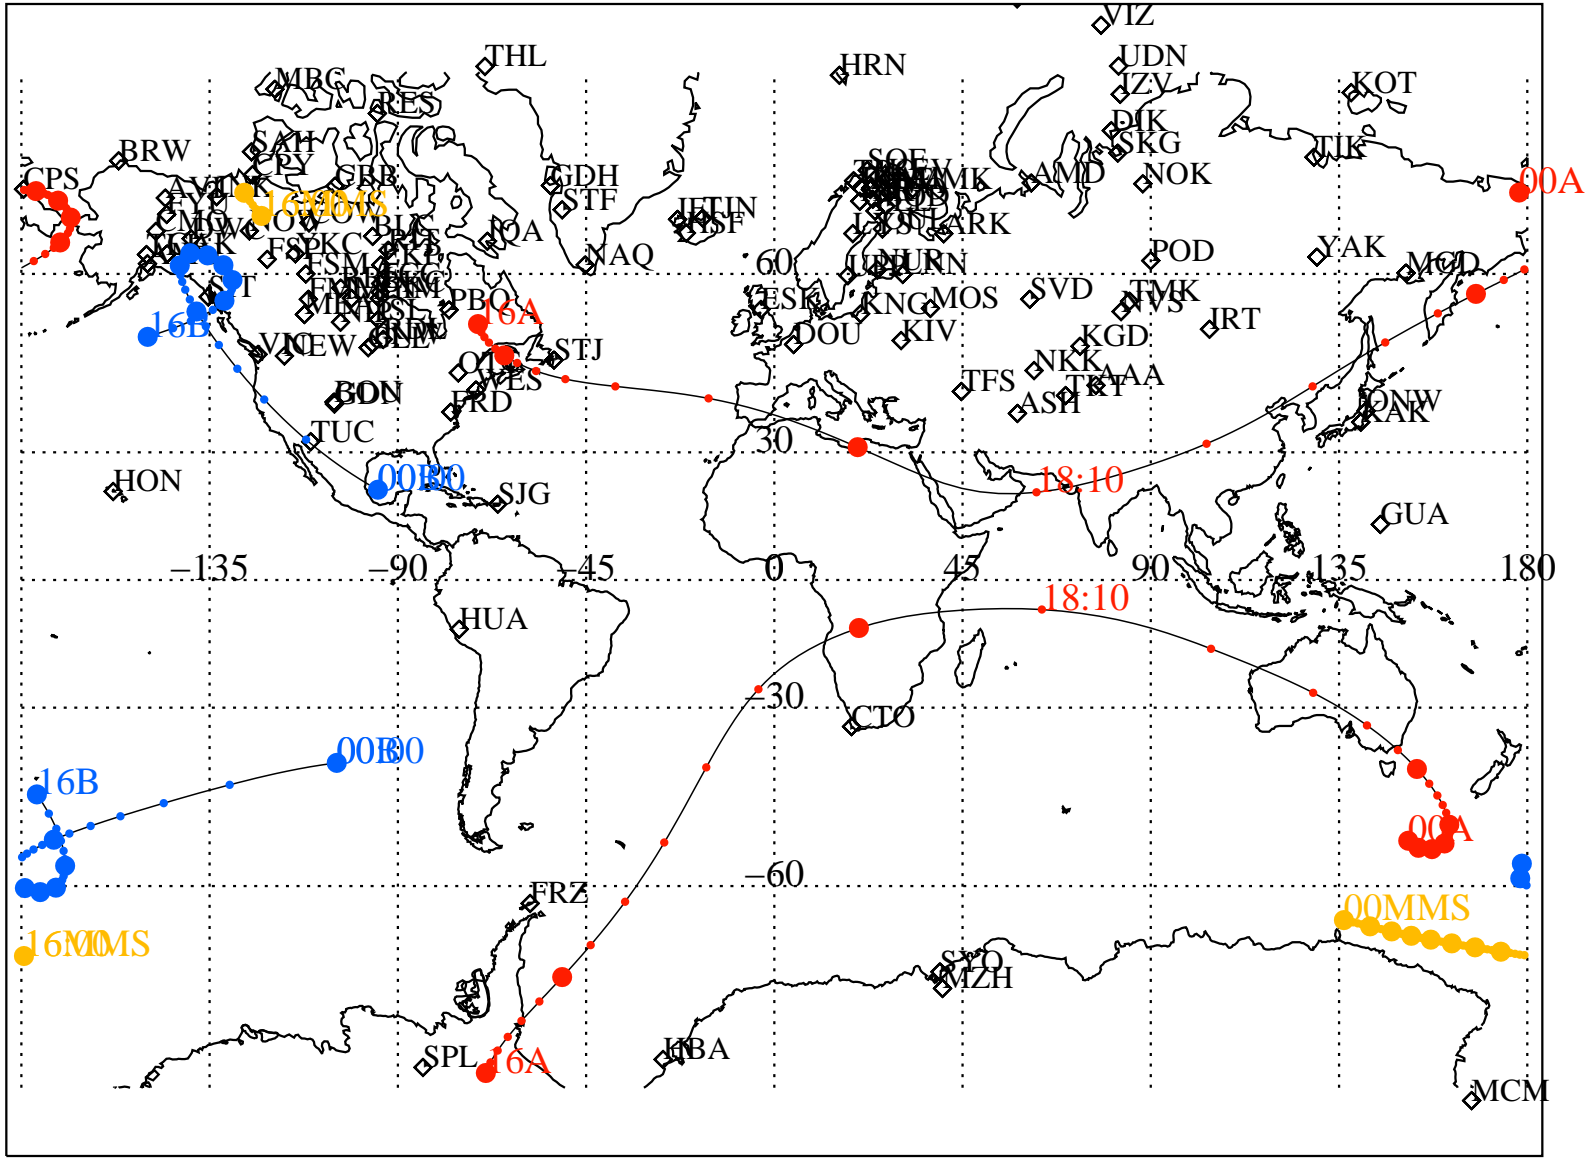

ALE
 HELIO S/C ORBITS 2016 046 (02/15) 16:00 to 2016 047 (02/16) 00:00

RBSPA-A, RBSPB-B, CNOFS-CN, MMS1-MMS,