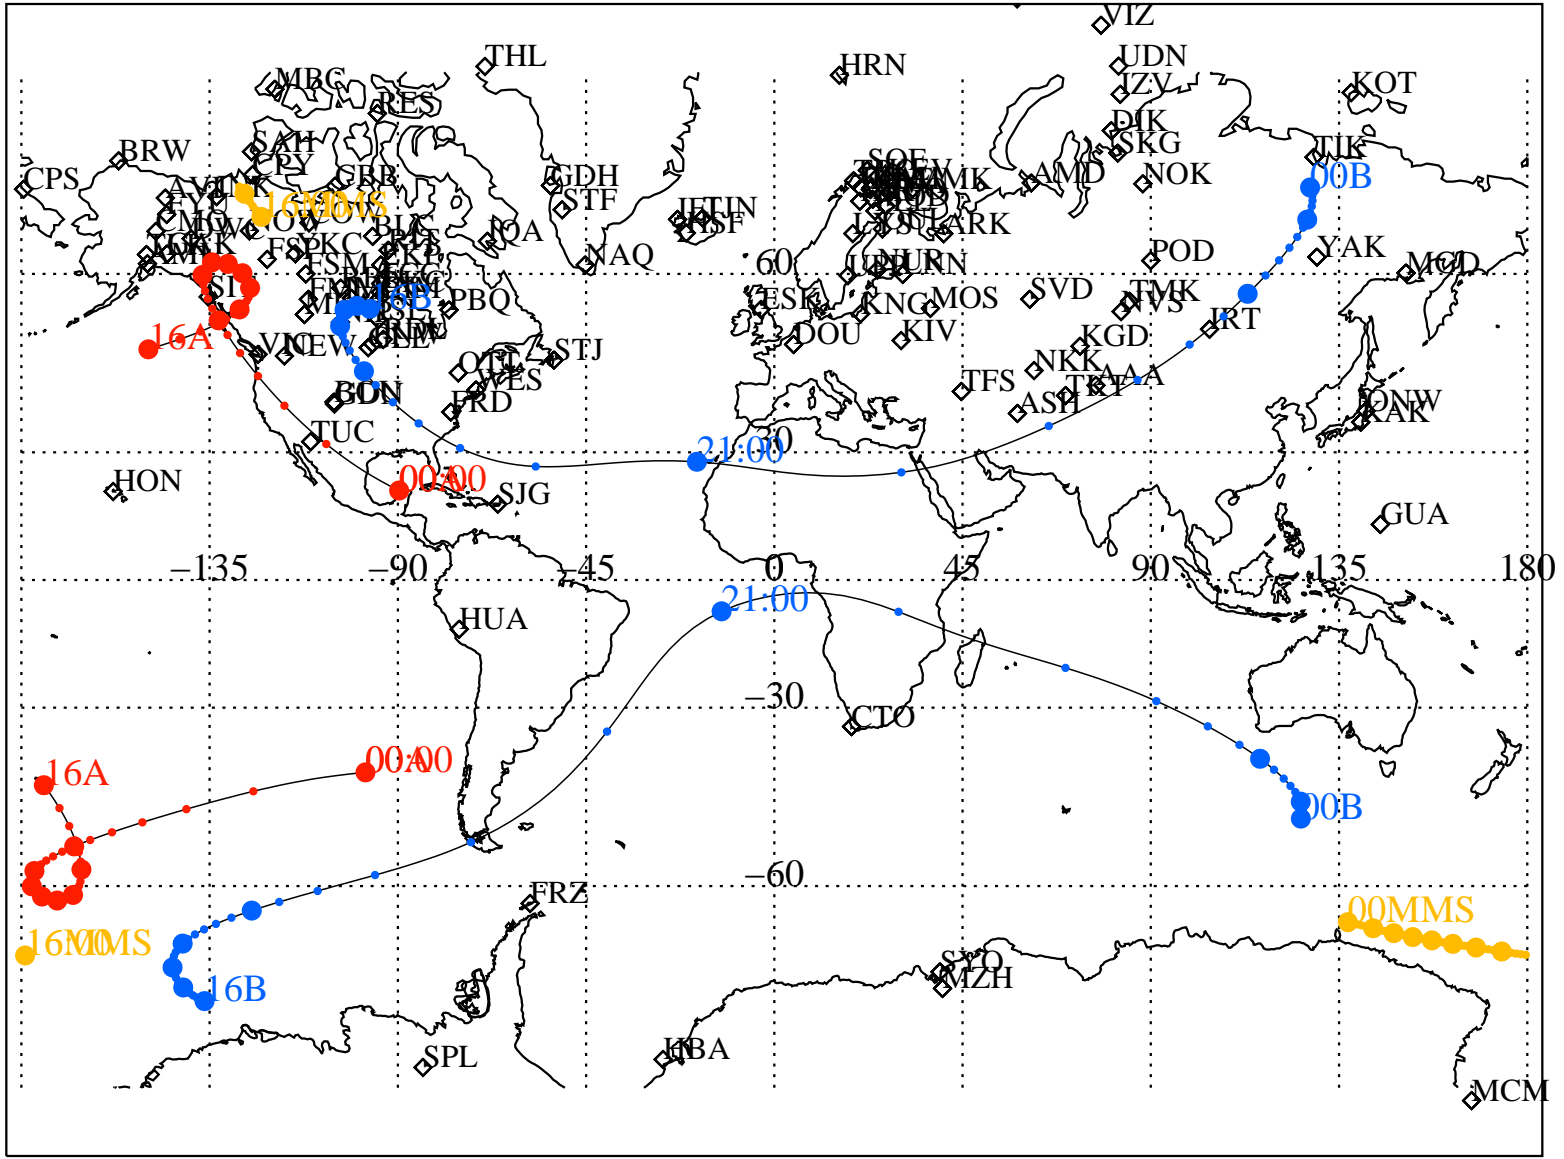

ALE  
**HELIO S/C ORBITS 2016 045 (02/14) 16:00 to 2016 046 (02/15) 00:00**

RBSPA-A, RBSPB-B, CNOFS-CN, MMS1-MMS,