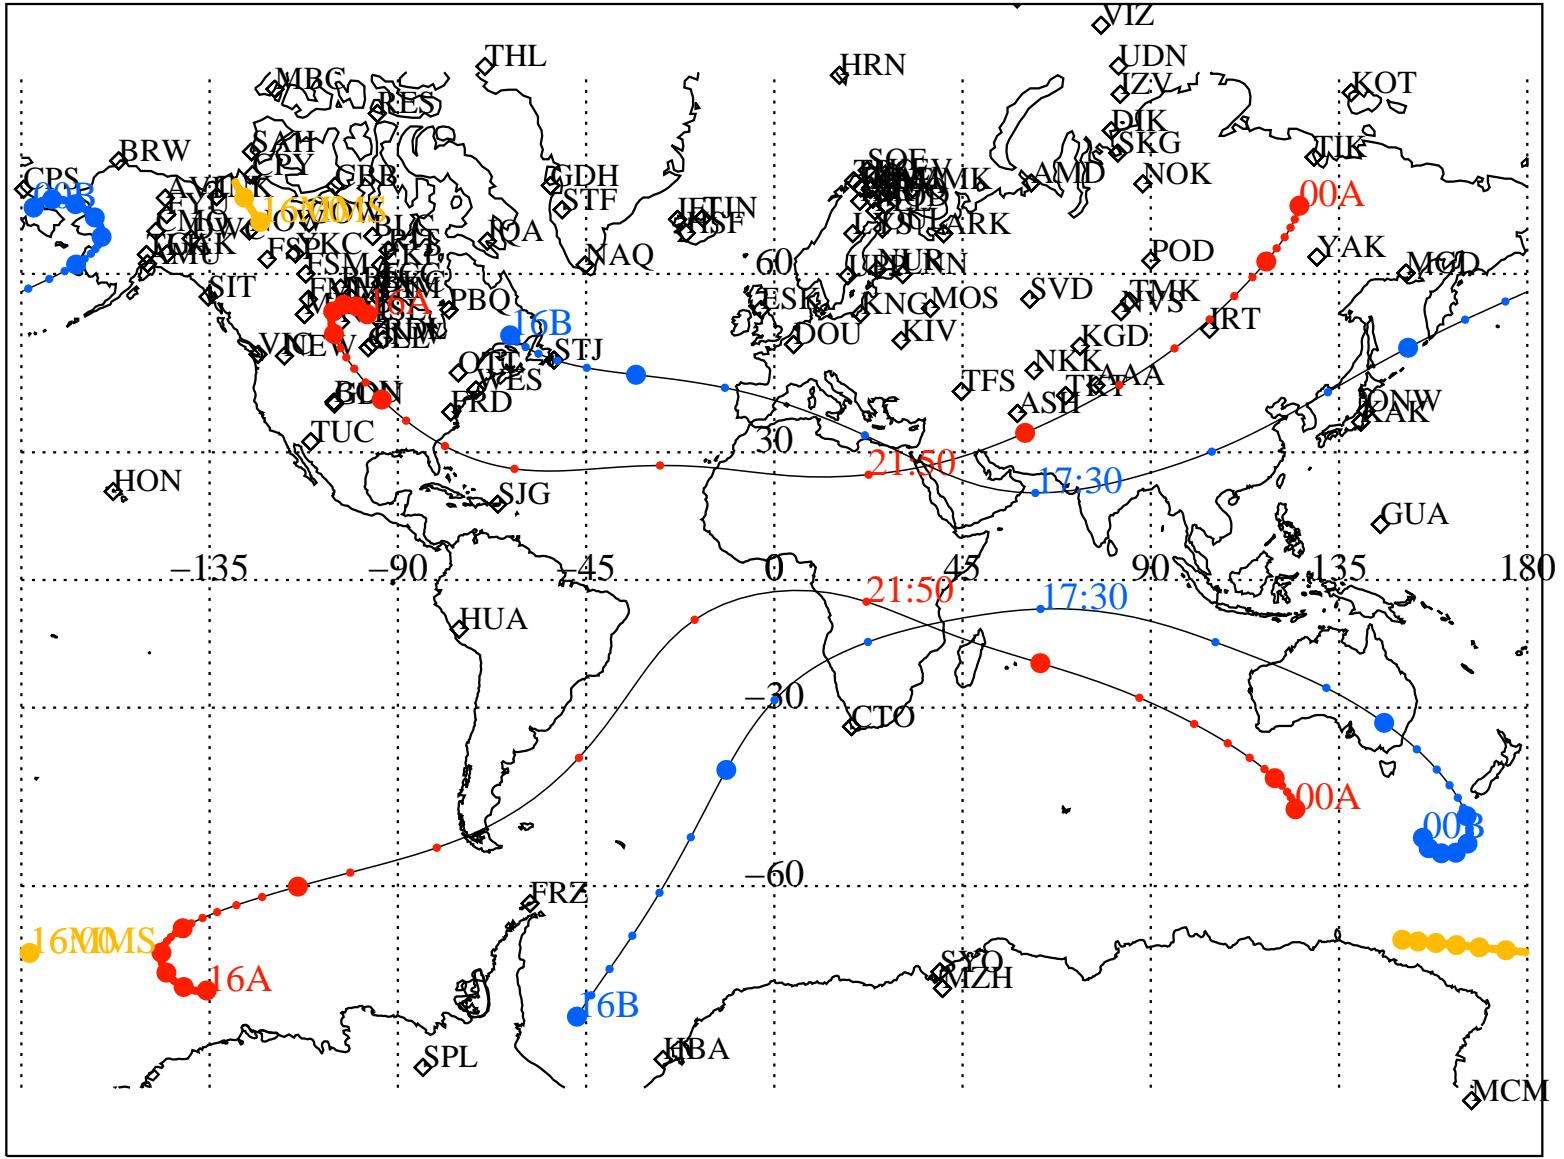

ALE
HELIO S/C ORBITS 2016 041 (02/10) 16:00 to 2016 042 (02/11) 00:00

RBSPA-A, RBSPB-B, CNOFS-CN, MMS1-MMS,