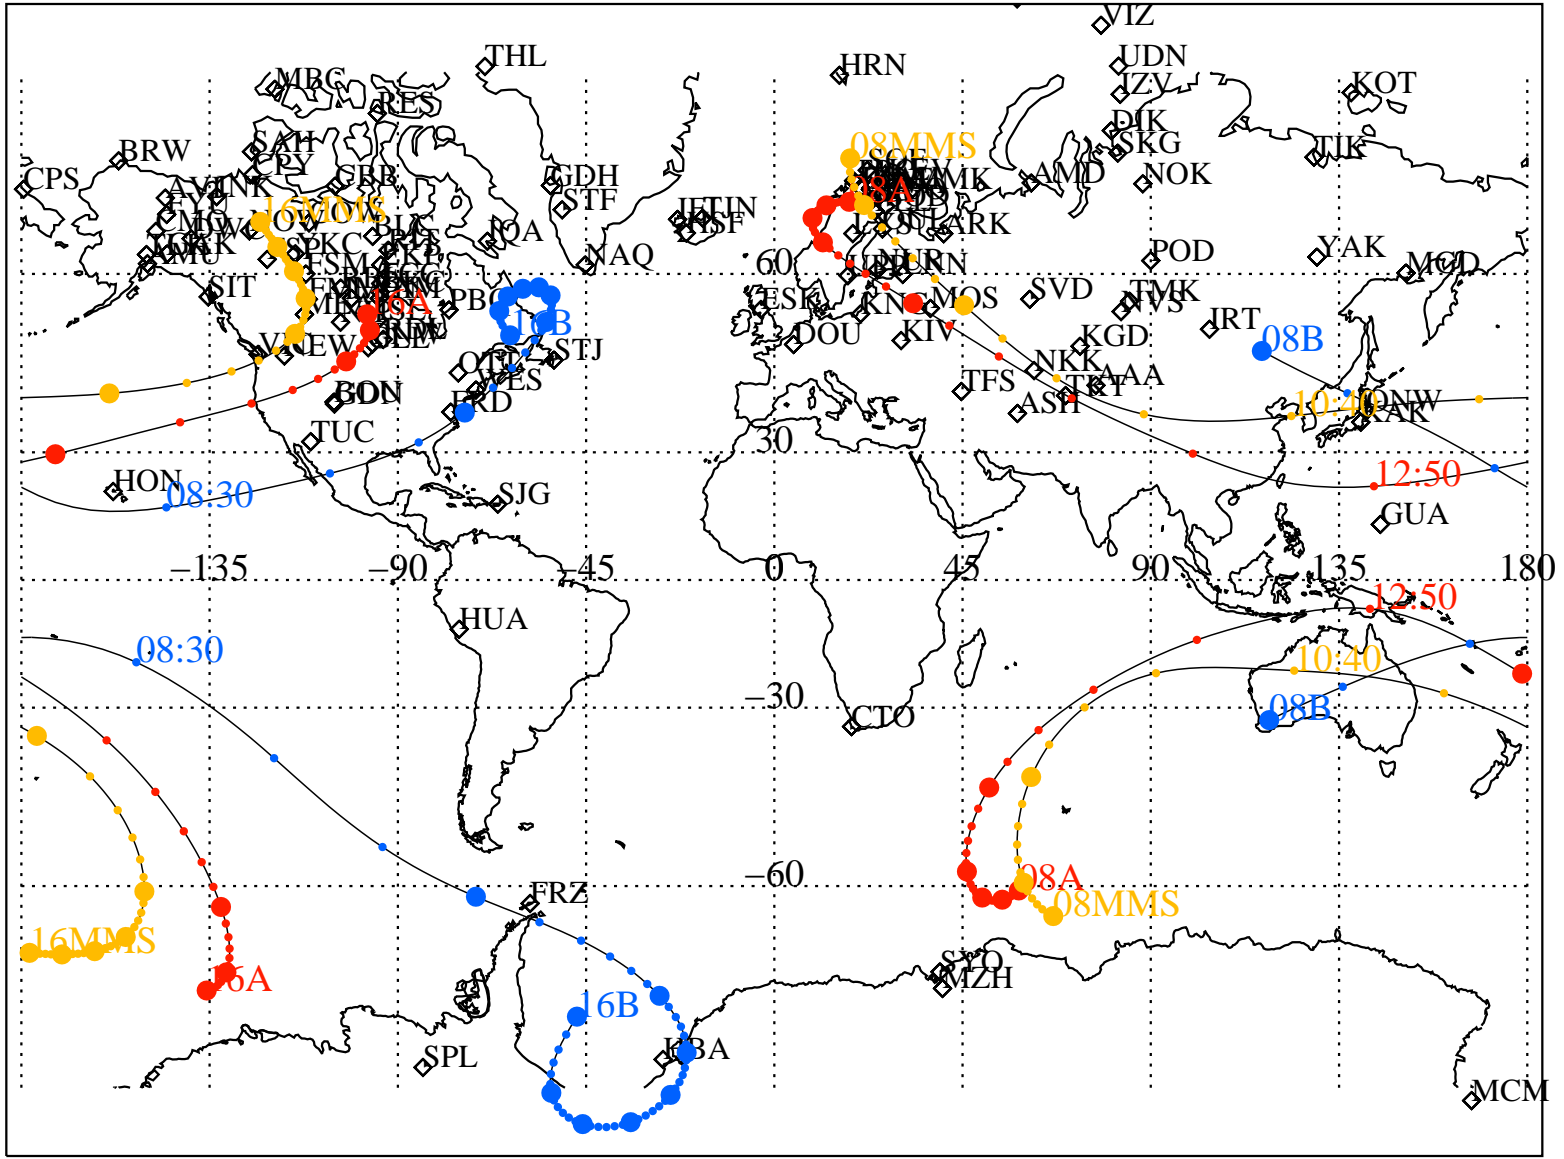

ALE
HELIO S/C ORBITS 2016 041 (02/10) 08:00 to 2016 041 (02/10) 16:00

RBSPA-A, RBSPB-B, CNOFS-CN, MMS1-MMS,