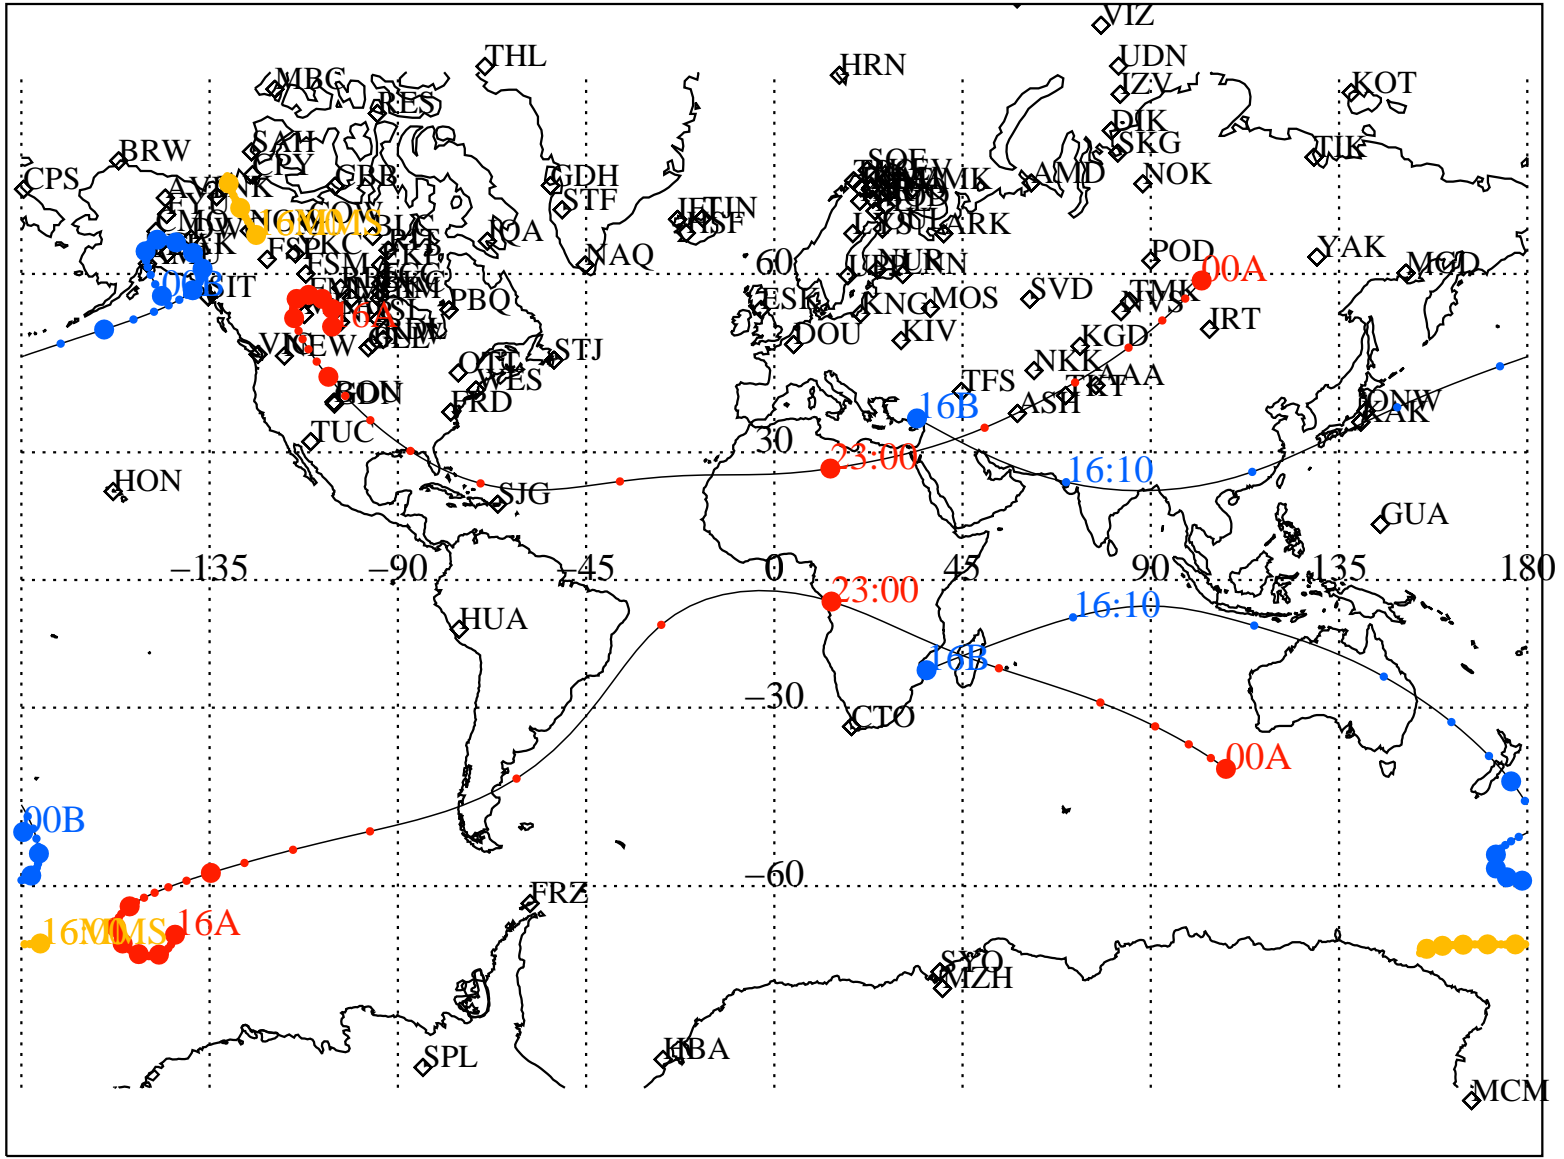

ALE
HELIO S/C ORBITS 2016 032 (02/01) 16:00 to 2016 033 (02/02) 00:00

RBSPA-A, RBSPB-B, CNOFS-CN, MMS1-MMS,