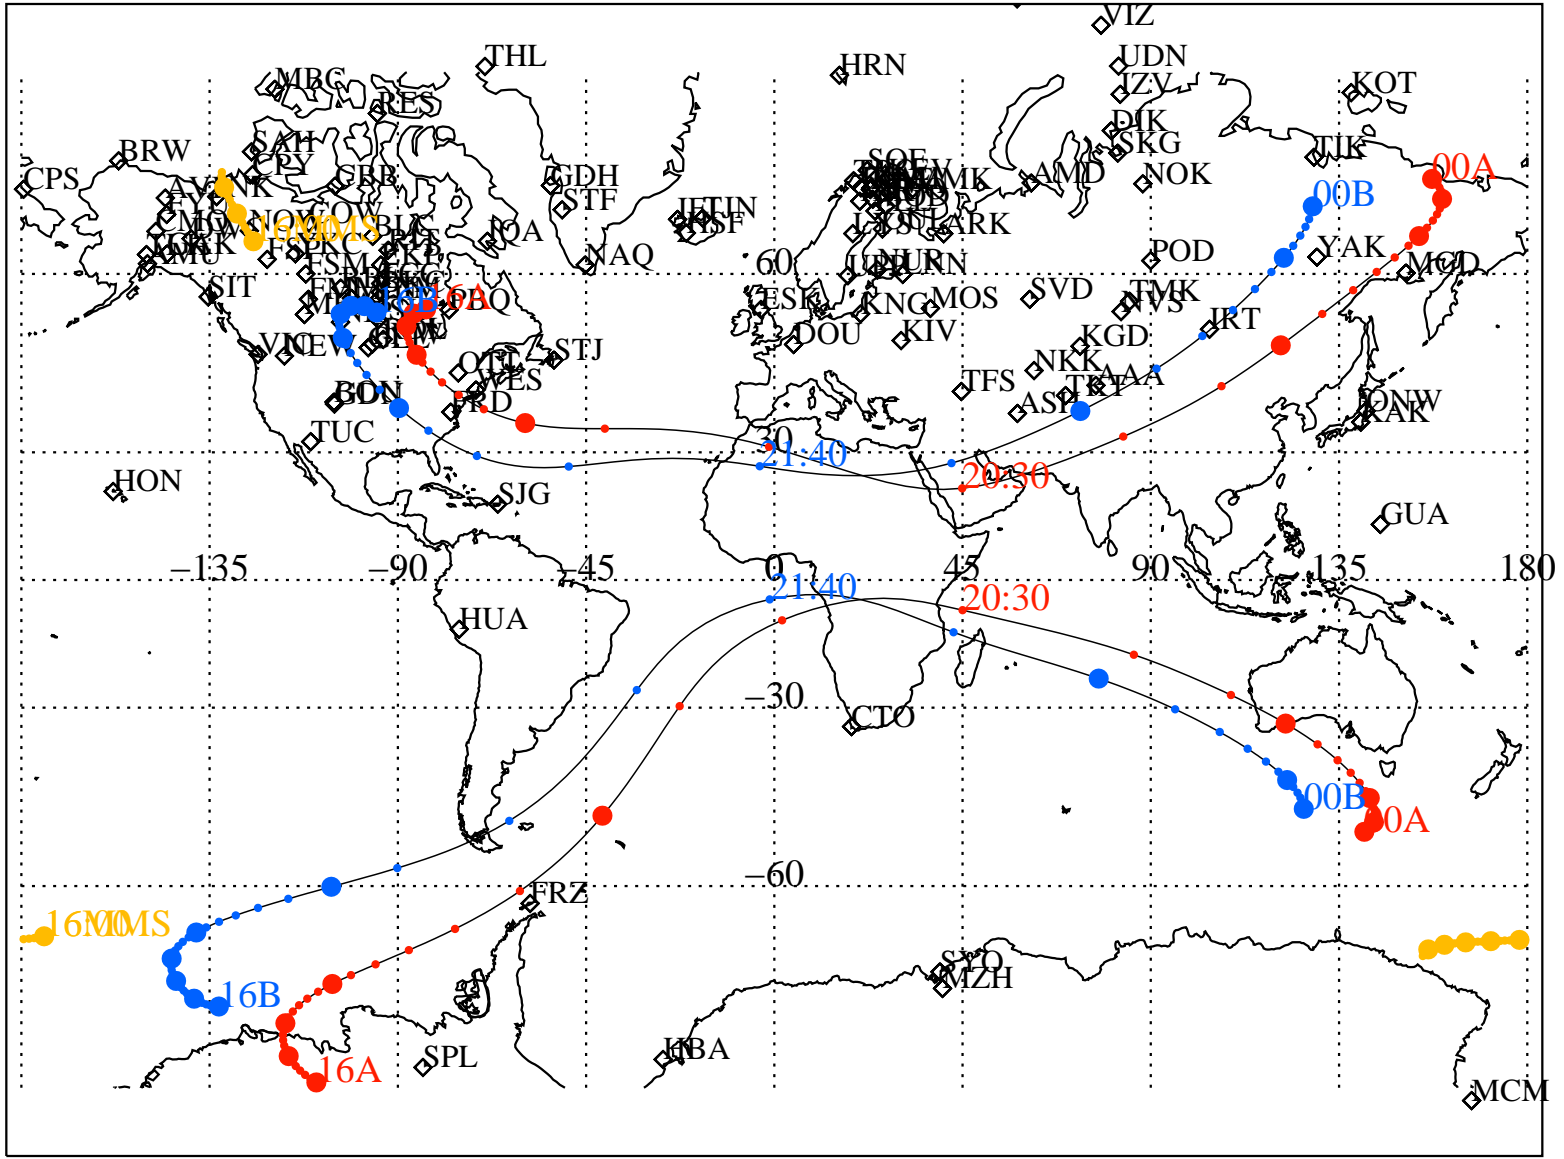

ALE
 HELIO S/C ORBITS 2016 028 (01/28) 16:00 to 2016 029 (01/29) 00:00

RBSPA-A, RBSPB-B, CNOFS-CN, MMS1-MMS,