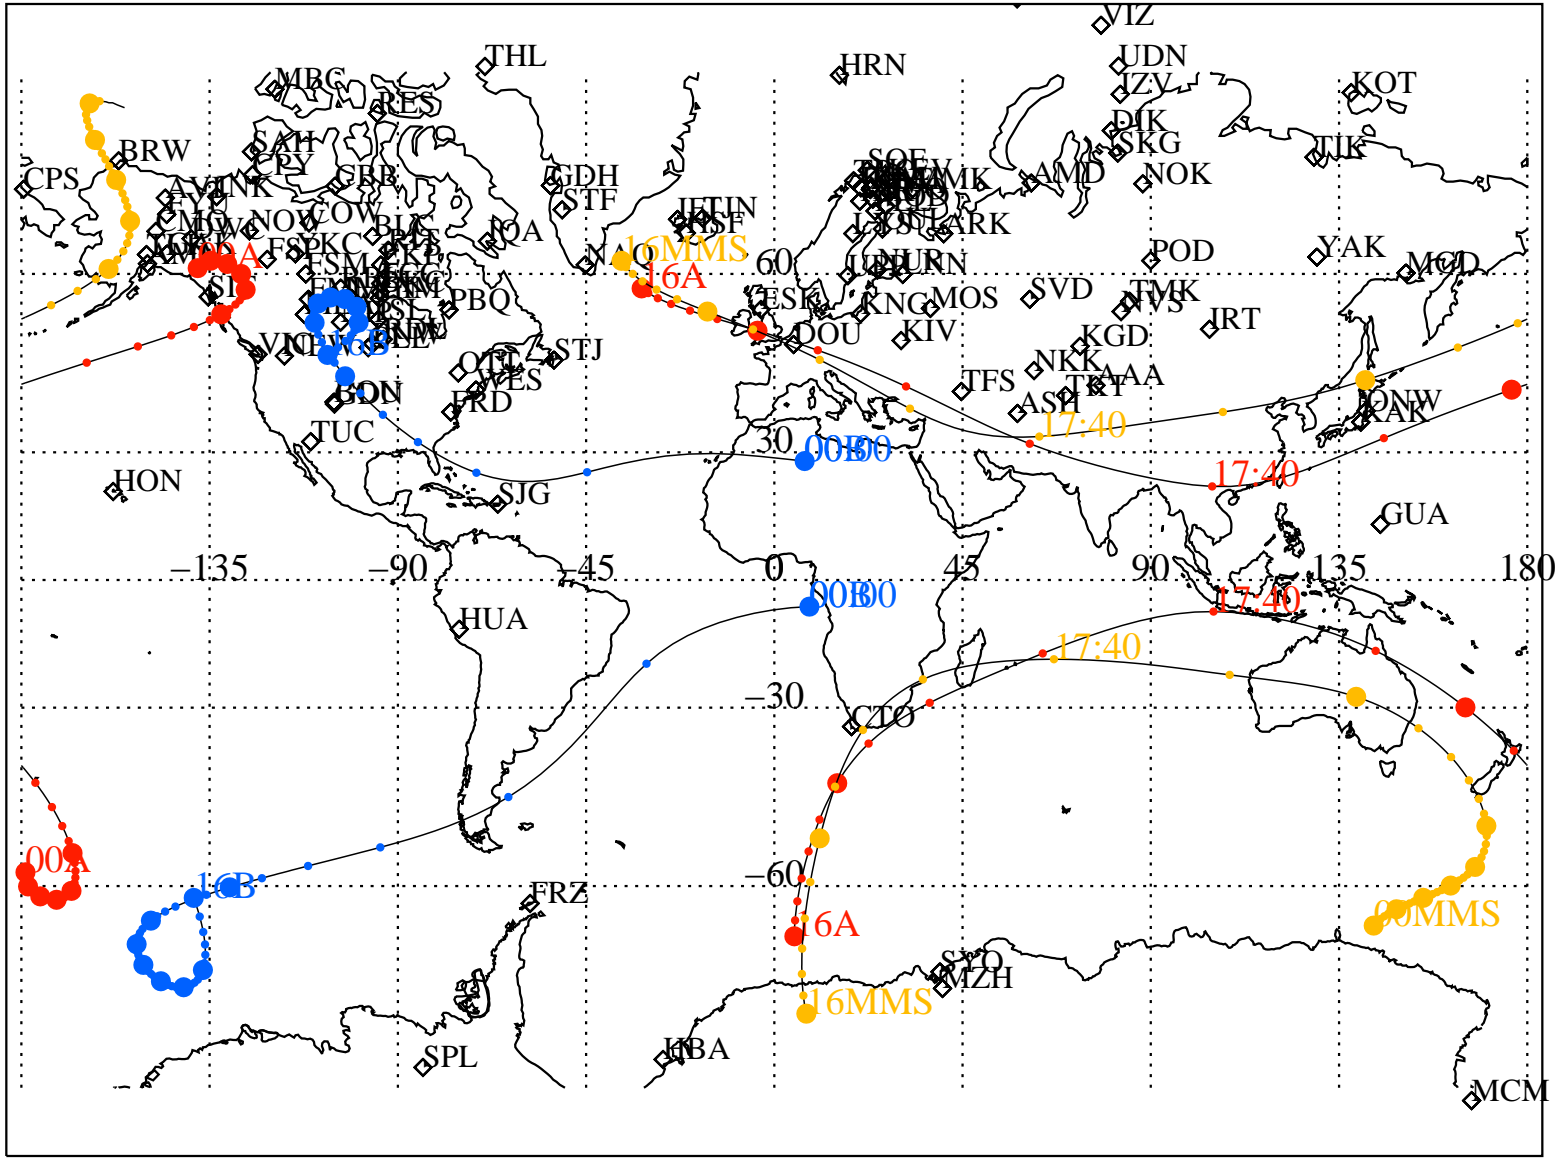

ALE
 HELIO S/C ORBITS 2015 345 (12/11) 16:00 to 2015 346 (12/12) 00:00

RBSPA-A, RBSPB-B, CNOFS-CN, MMS1-MMS,