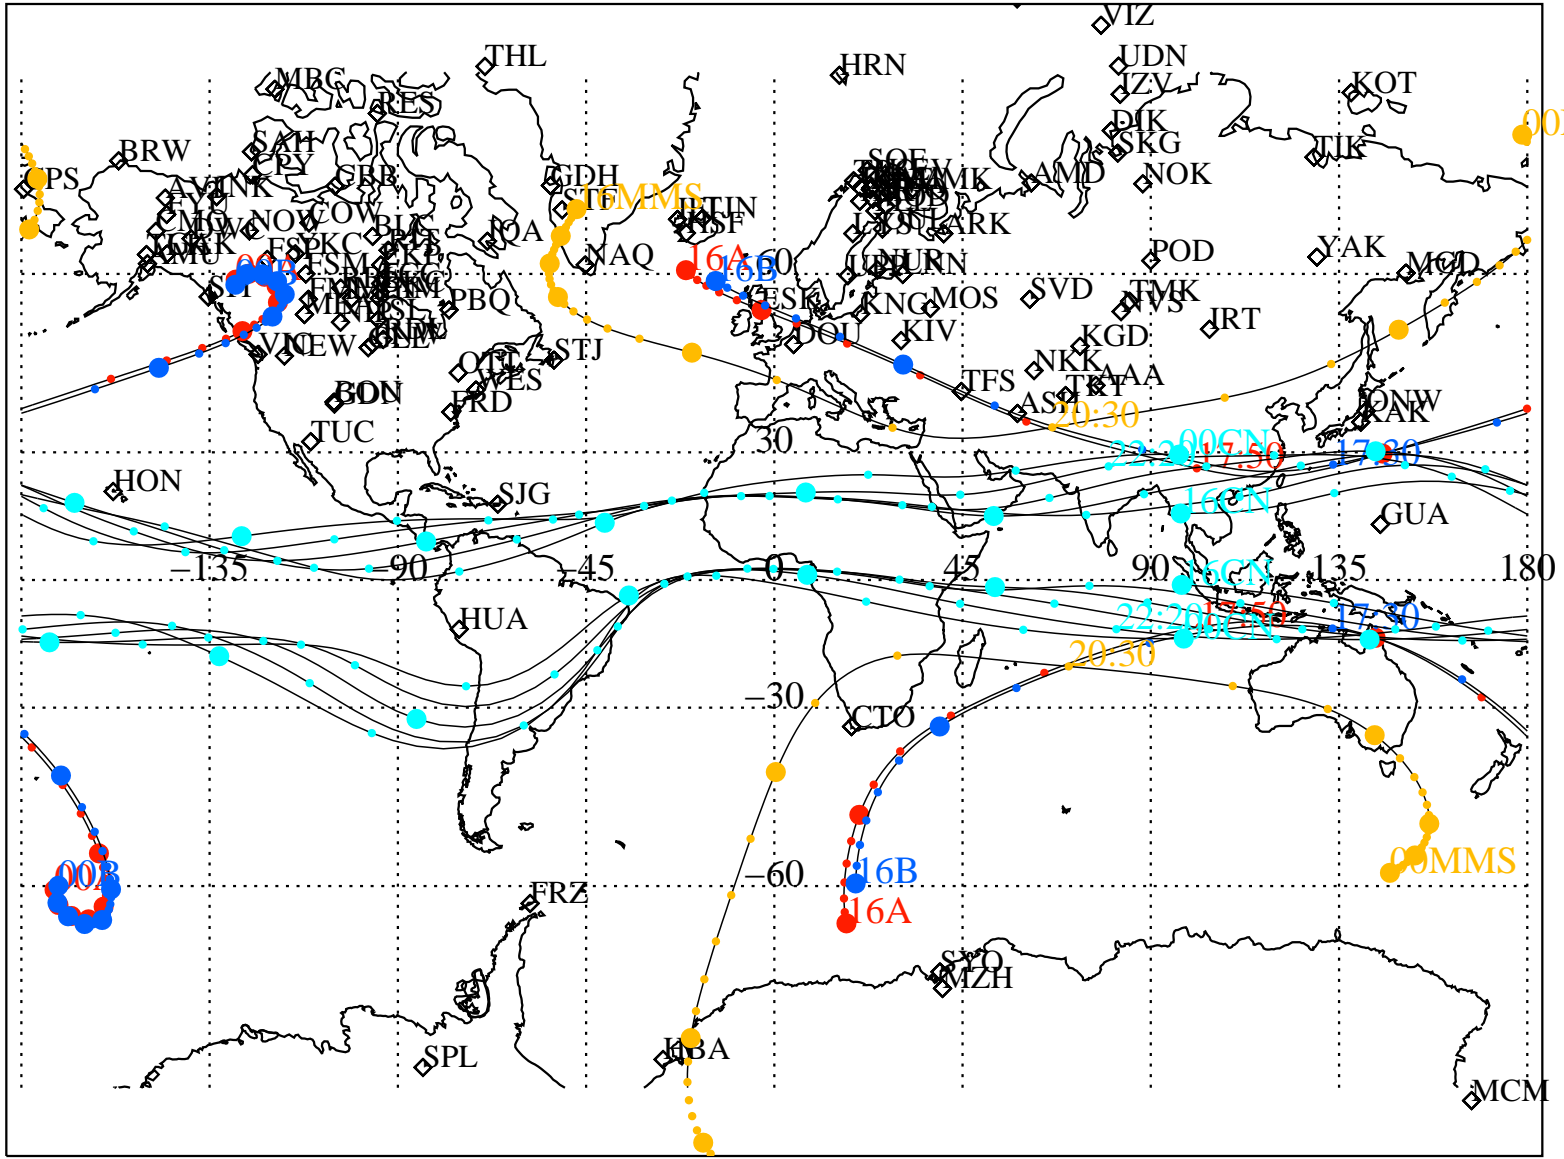

ALE
 HELIO S/C ORBITS 2015 320 (11/16) 16:00 to 2015 321 (11/17) 00:00

16MMS

RBSPA-A, RBSPB-B, CNOFS-CN, MMS1-MMS,