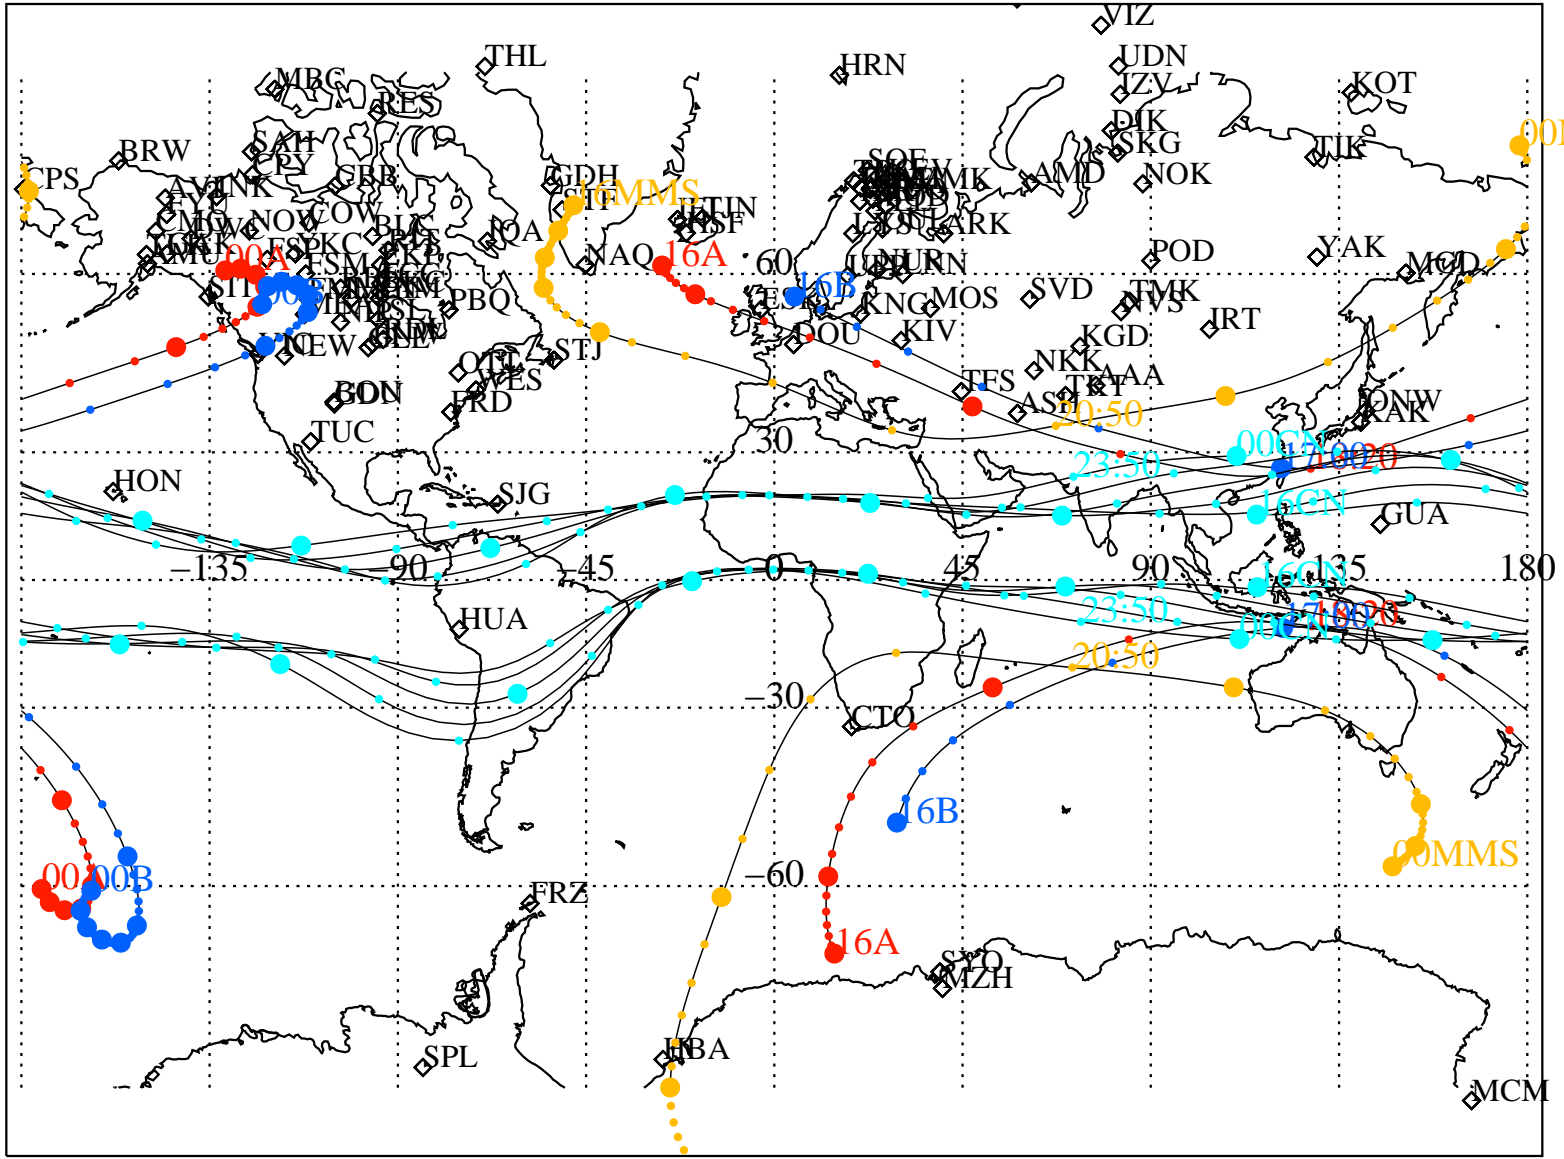

ALE
HELIO S/C ORBITS 2015 317 (11/13) 16:00 to 2015 318 (11/14) 00:00

16MMS

RBSPA-A, RBSPB-B, CNOFS-CN, MMS1-MMS,