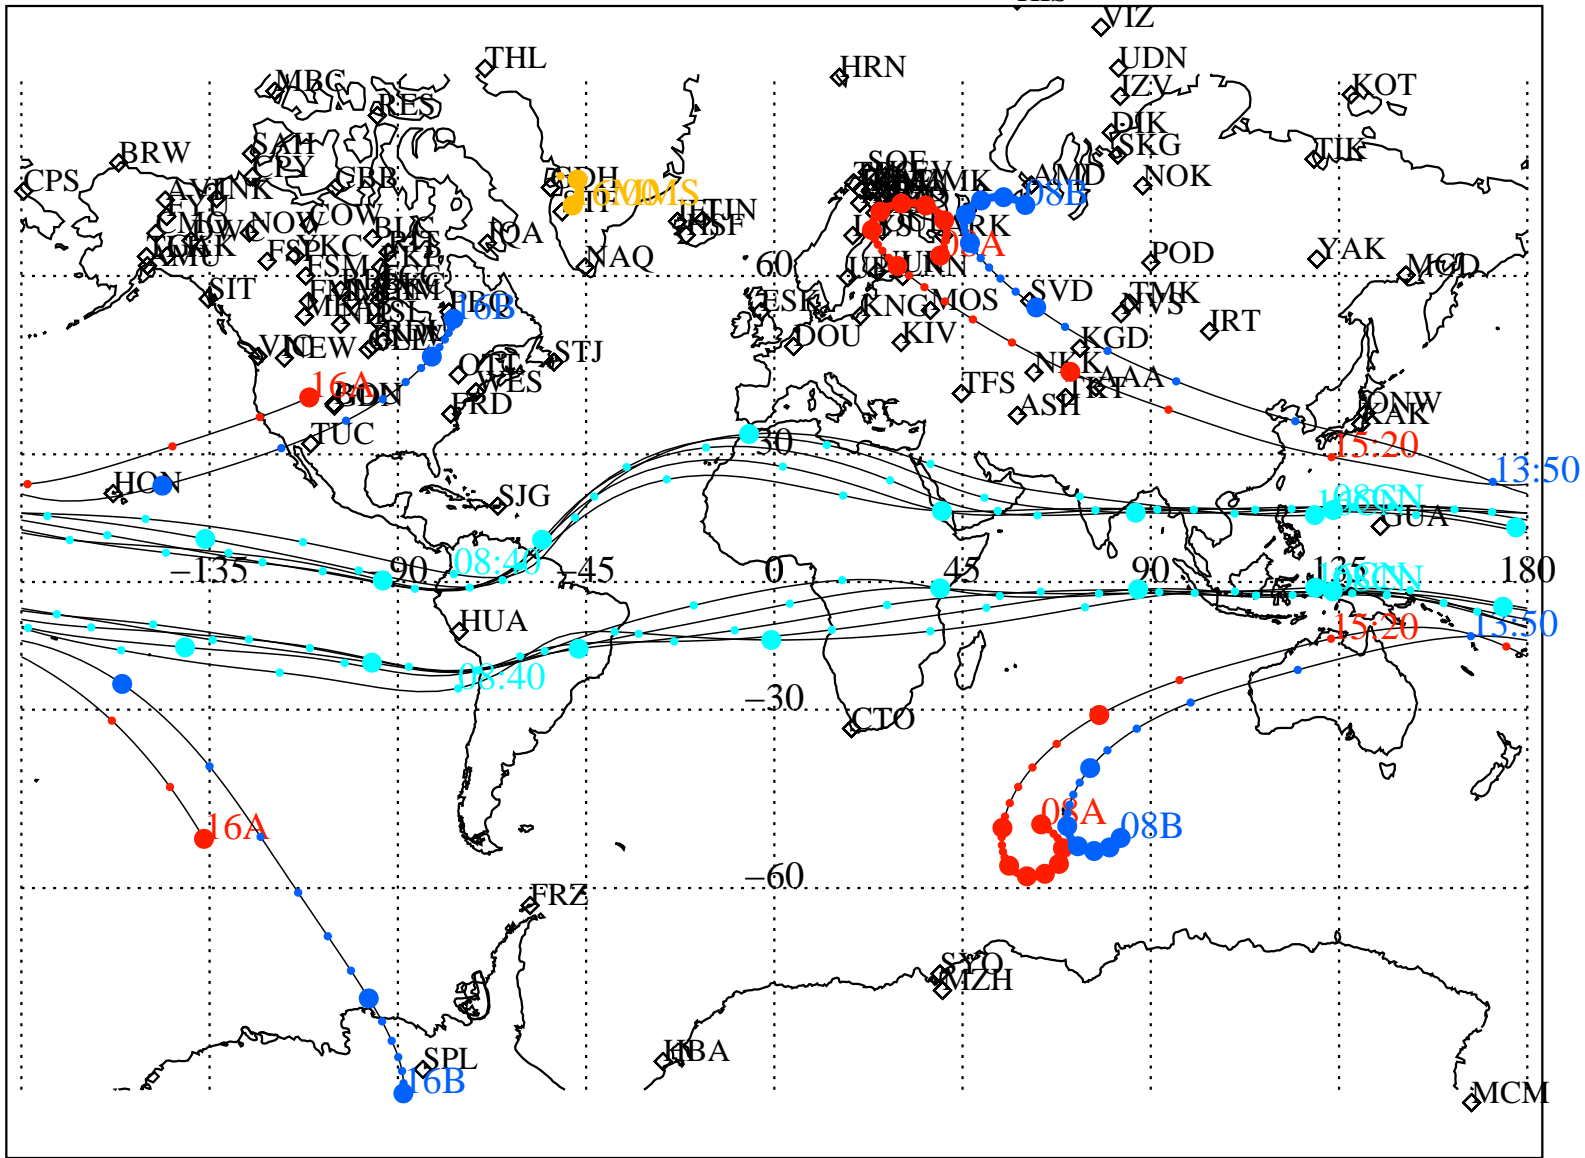

ALE
HELIO S/C ORBITS 2015 316 (11/12) 08:00 to 2015 316 (11/12) 16:00

16MMS

RBSPA-A, RBSPB-B, CNOFS-CN, MMS1-MMS,