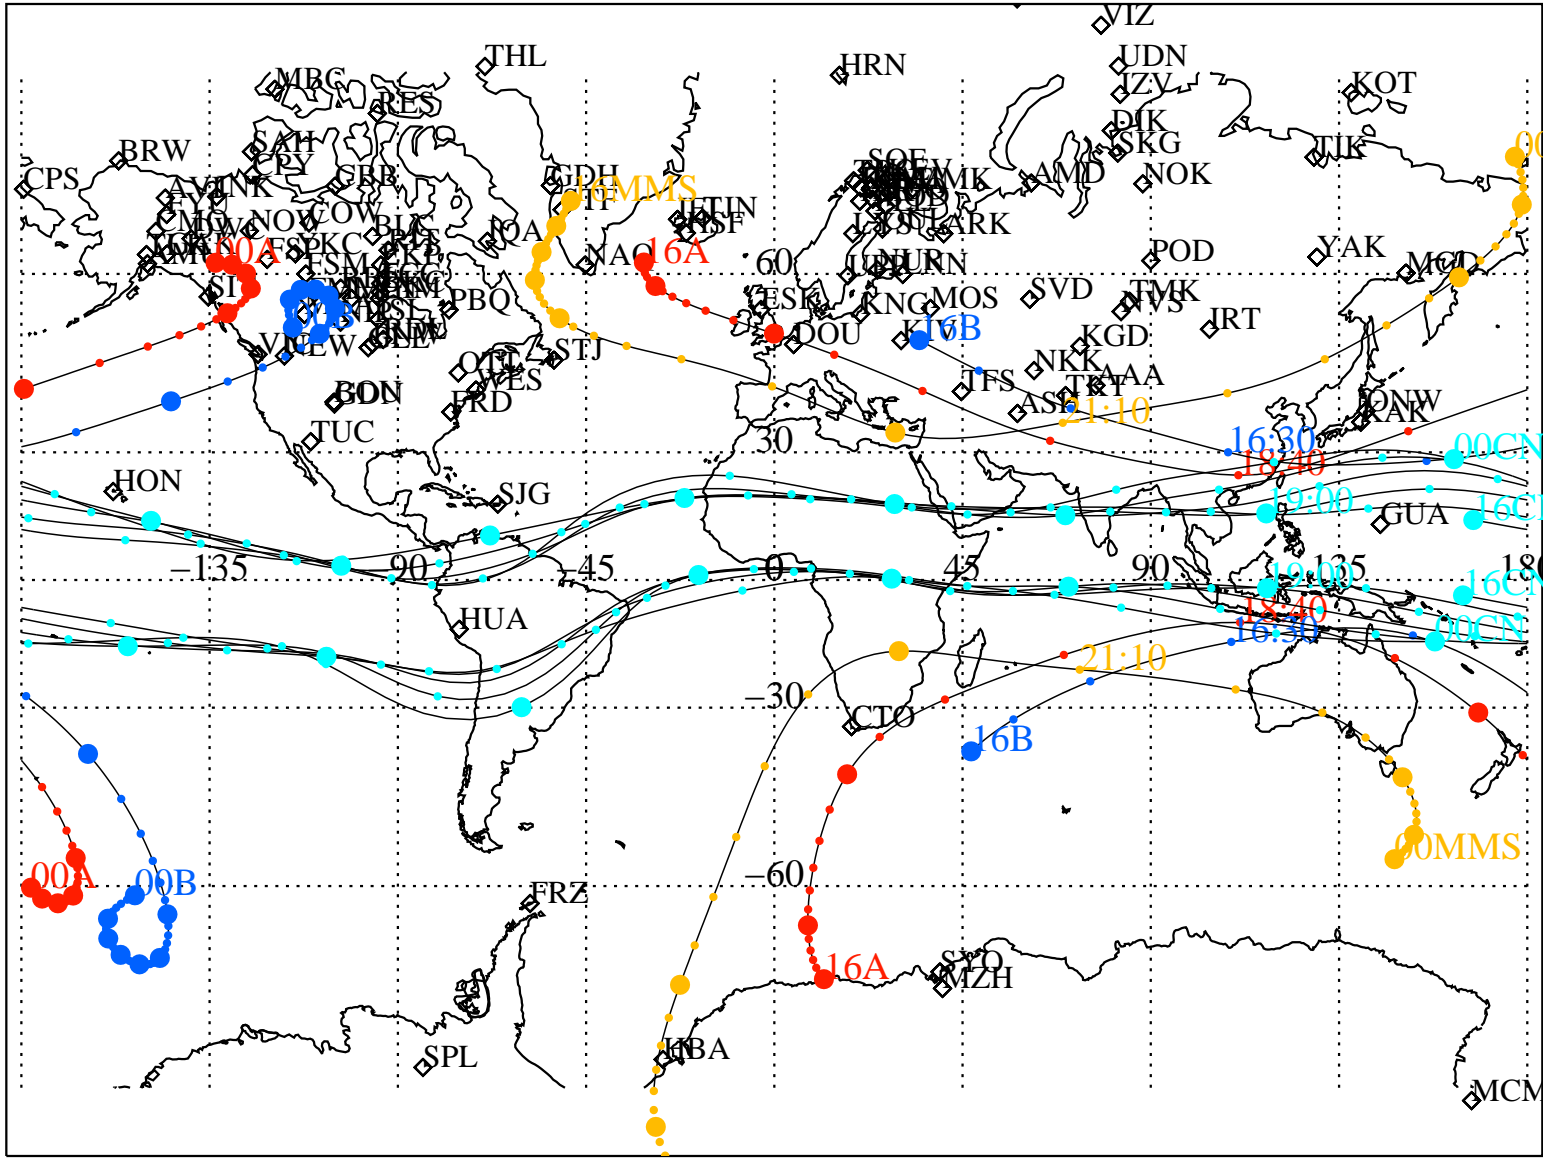

ALE  
**HELIO S/C ORBITS 2015 314 (11/10) 16:00 to 2015 315 (11/11) 00:00**

16MMS

RBSPA-A, RBSPB-B, CNOFS-CN, MMS1-MMS,