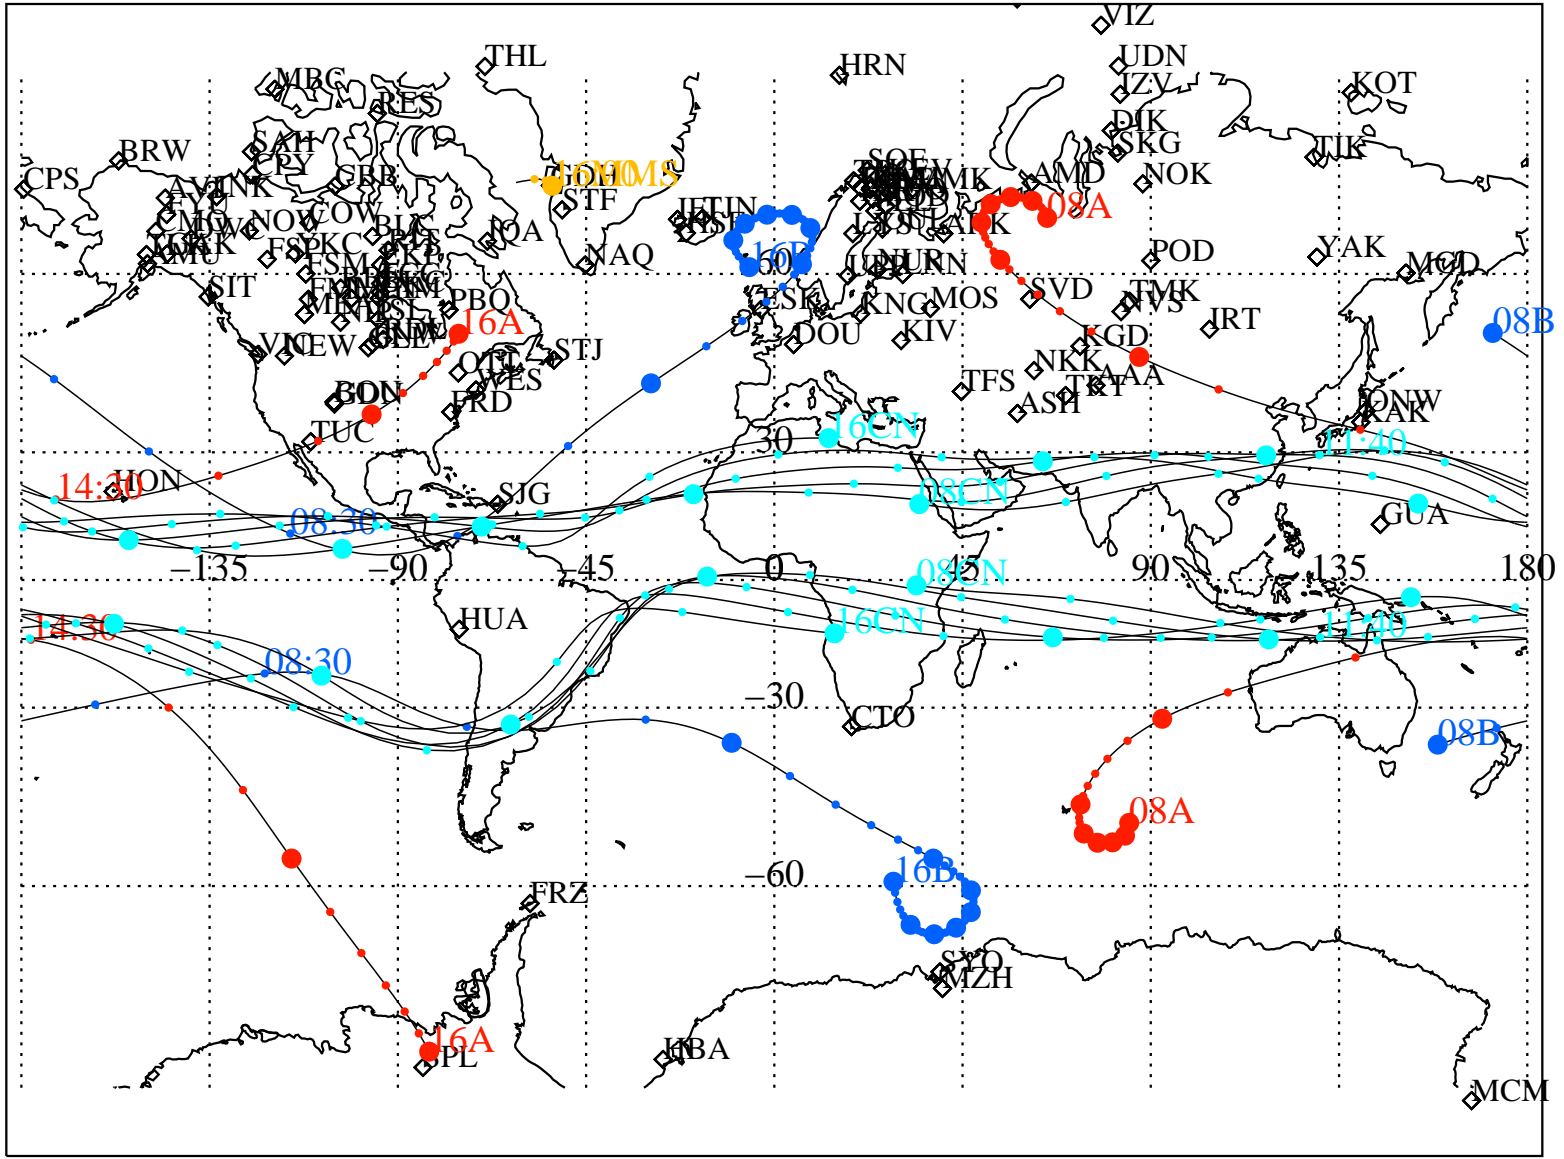

ALE
HELIO S/C ORBITS 2015 300 (10/27) 08:00 to 2015 300 (10/27) 16:00

RBSPA-A, RBSPB-B, CNOFS-CN, MMS1-MMS,

16MMS