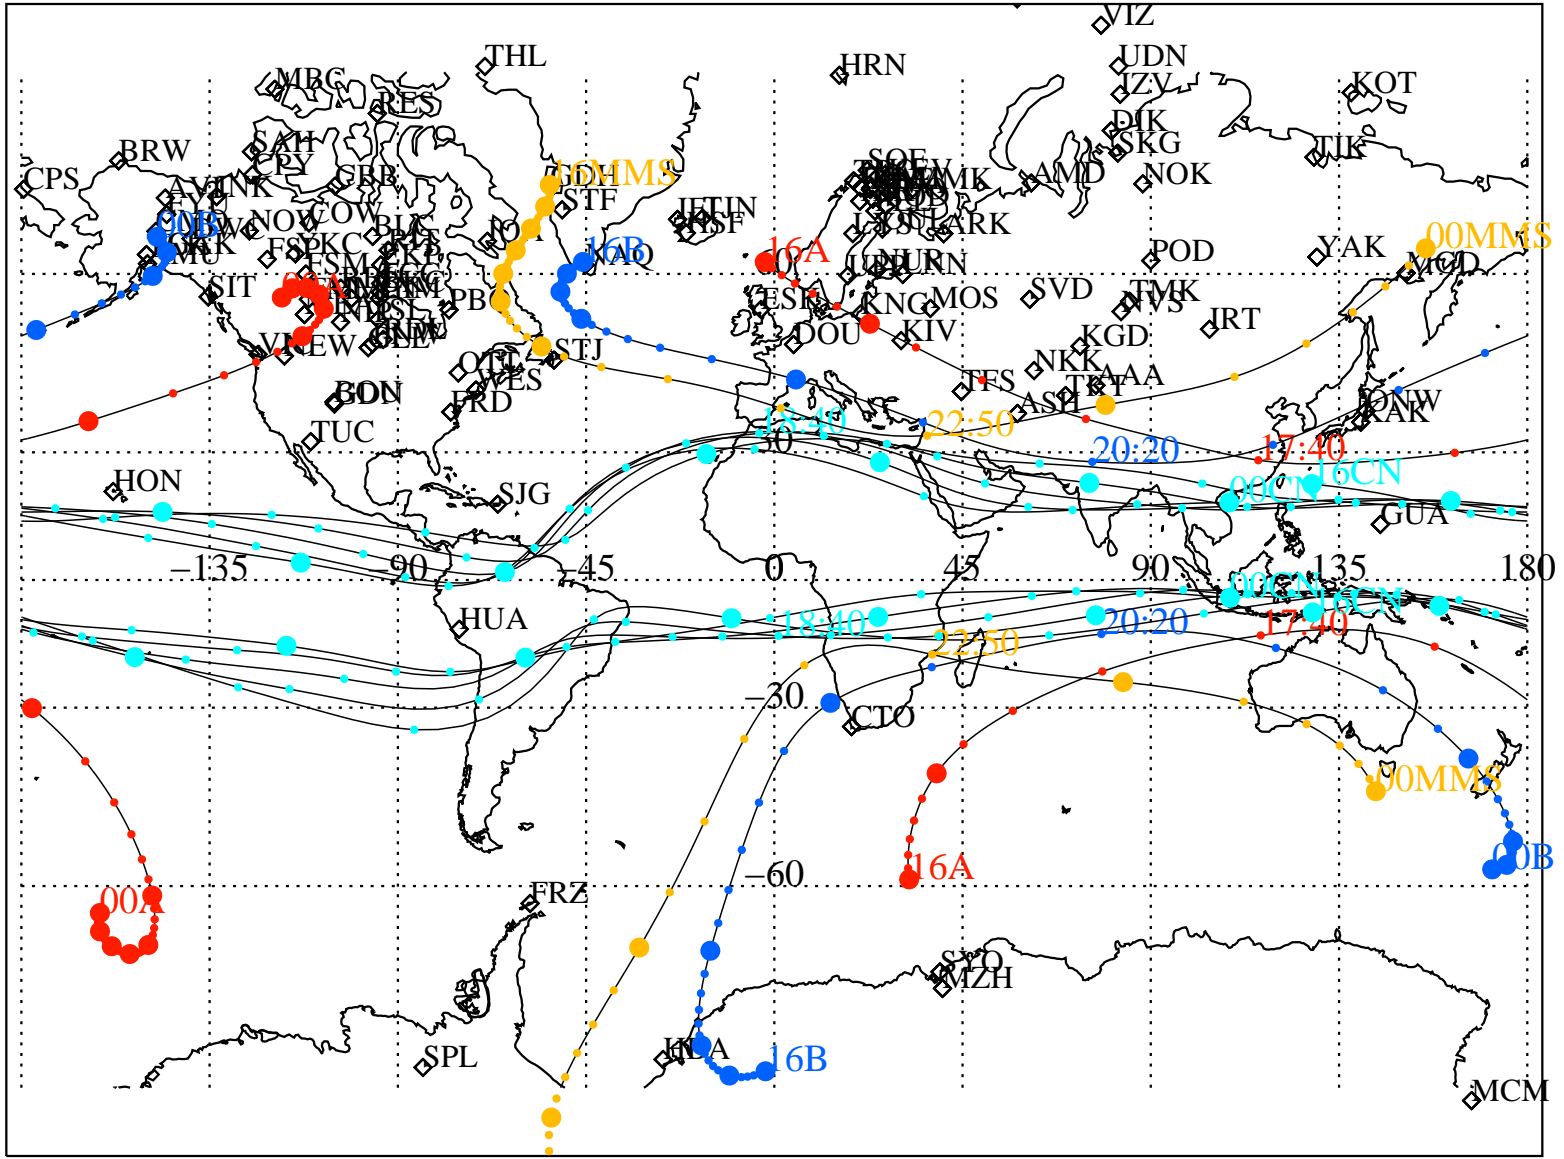

ALE HELIO S/C ORBITS 2015 298 (10/25) 16:00 to 2015 299 (10/26) 00:00

RBSPA-A, RBSPB-B, CNOFS-CN, MMS1-MMS,

16MMS