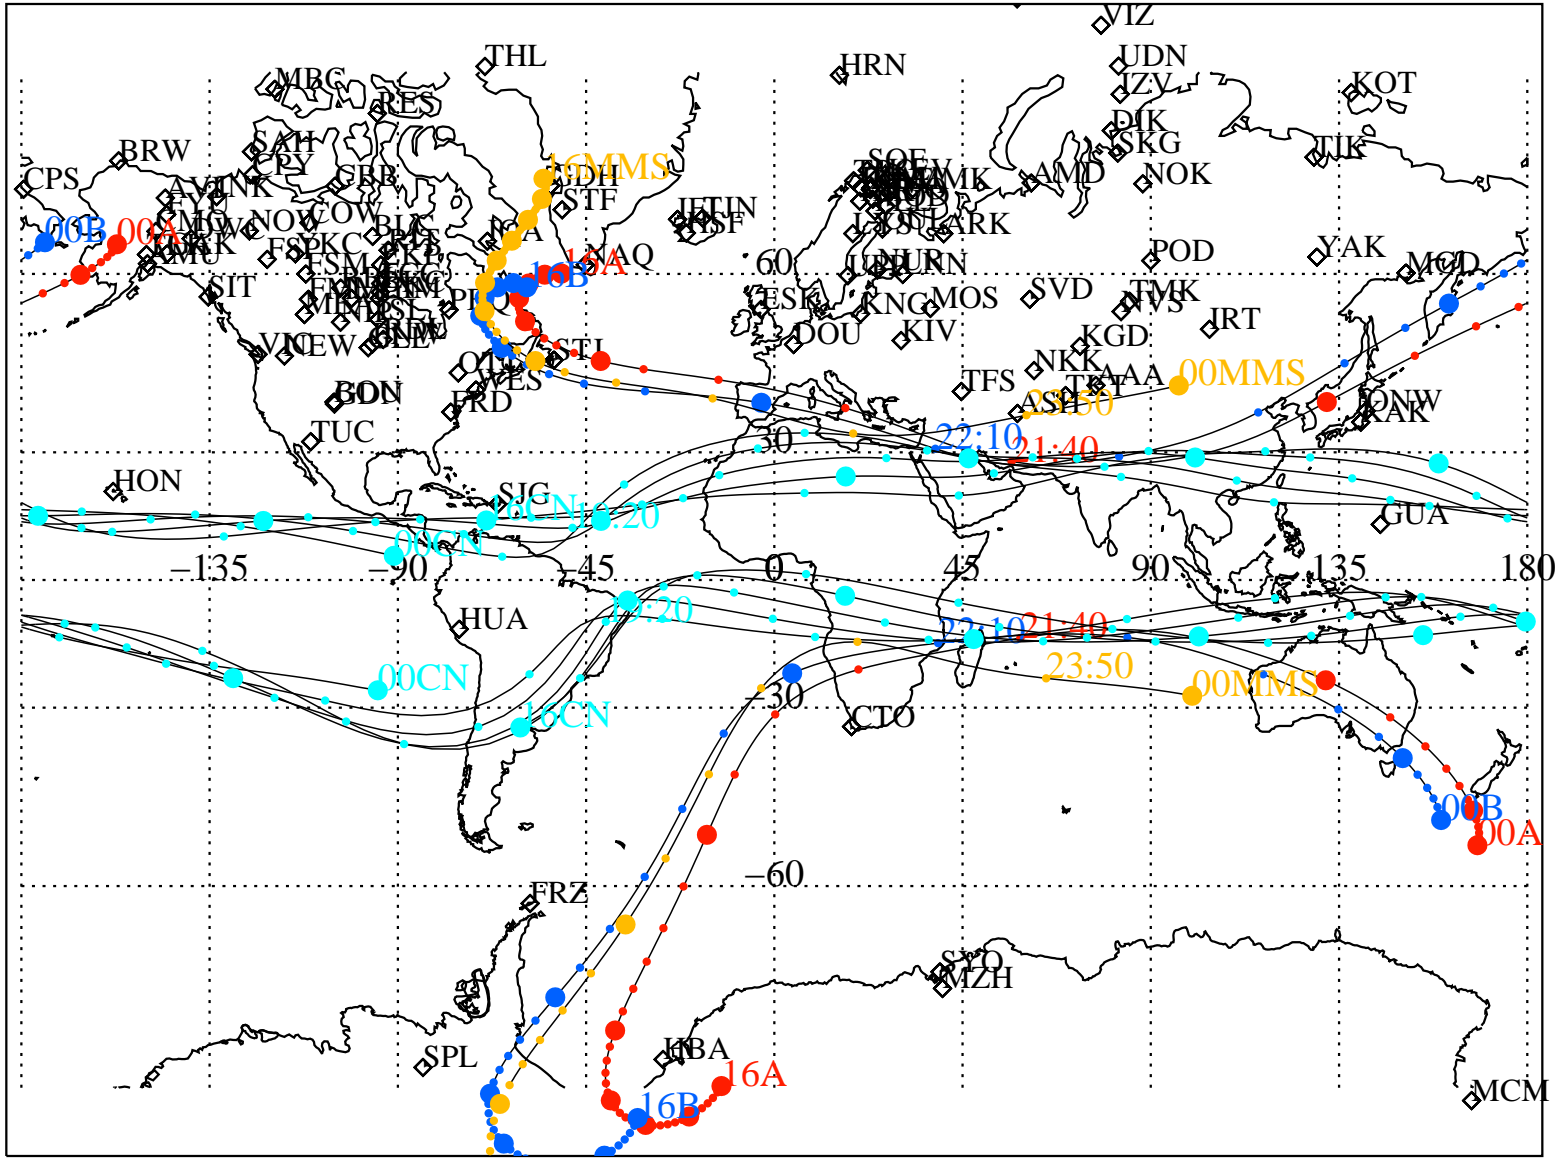

ALE
HELIO S/C ORBITS 2015 290 (10/17) 16:00 to 2015 291 (10/18) 00:00

RBSPA-A, RBSPB-B, CNOFS-CN, MMS1-MMS,

16MMS