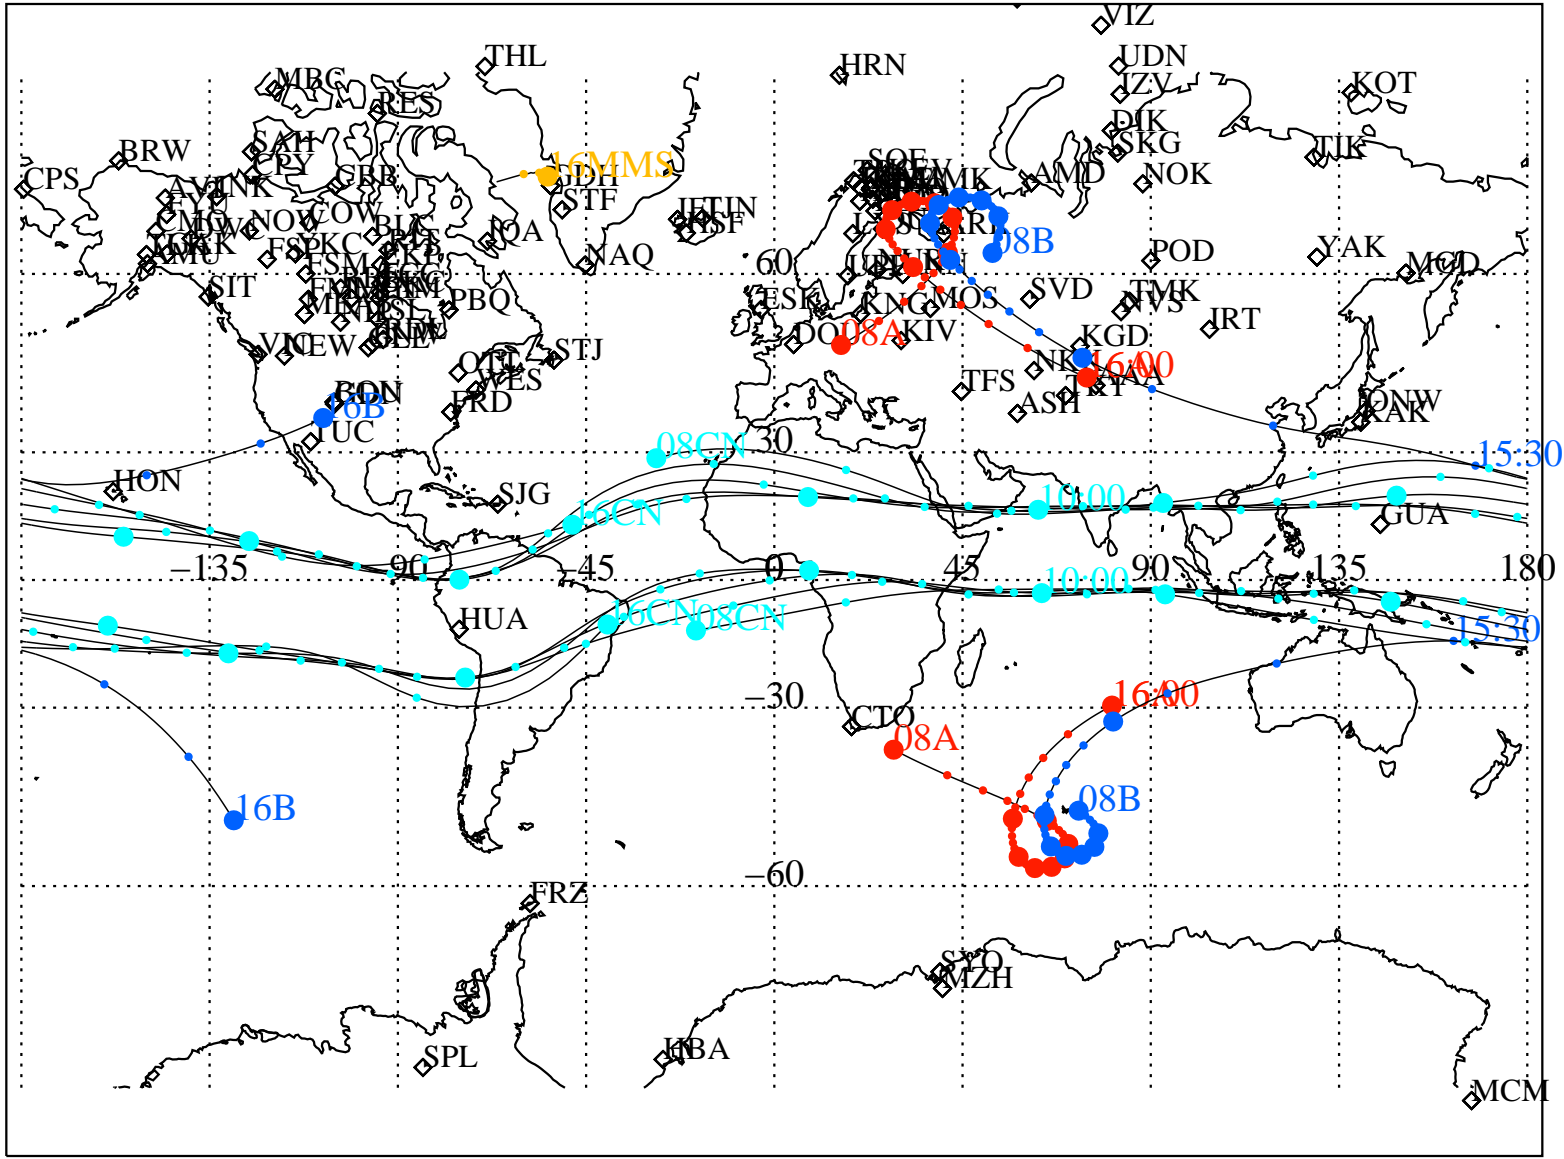

ALE
HELIO S/C ORBITS 2015 285 (10/12) 08:00 to 2015 285 (10/12) 16:00

RBSPA-A, RBSPB-B, CNOFS-CN, MMS1-MMS,

16MMS