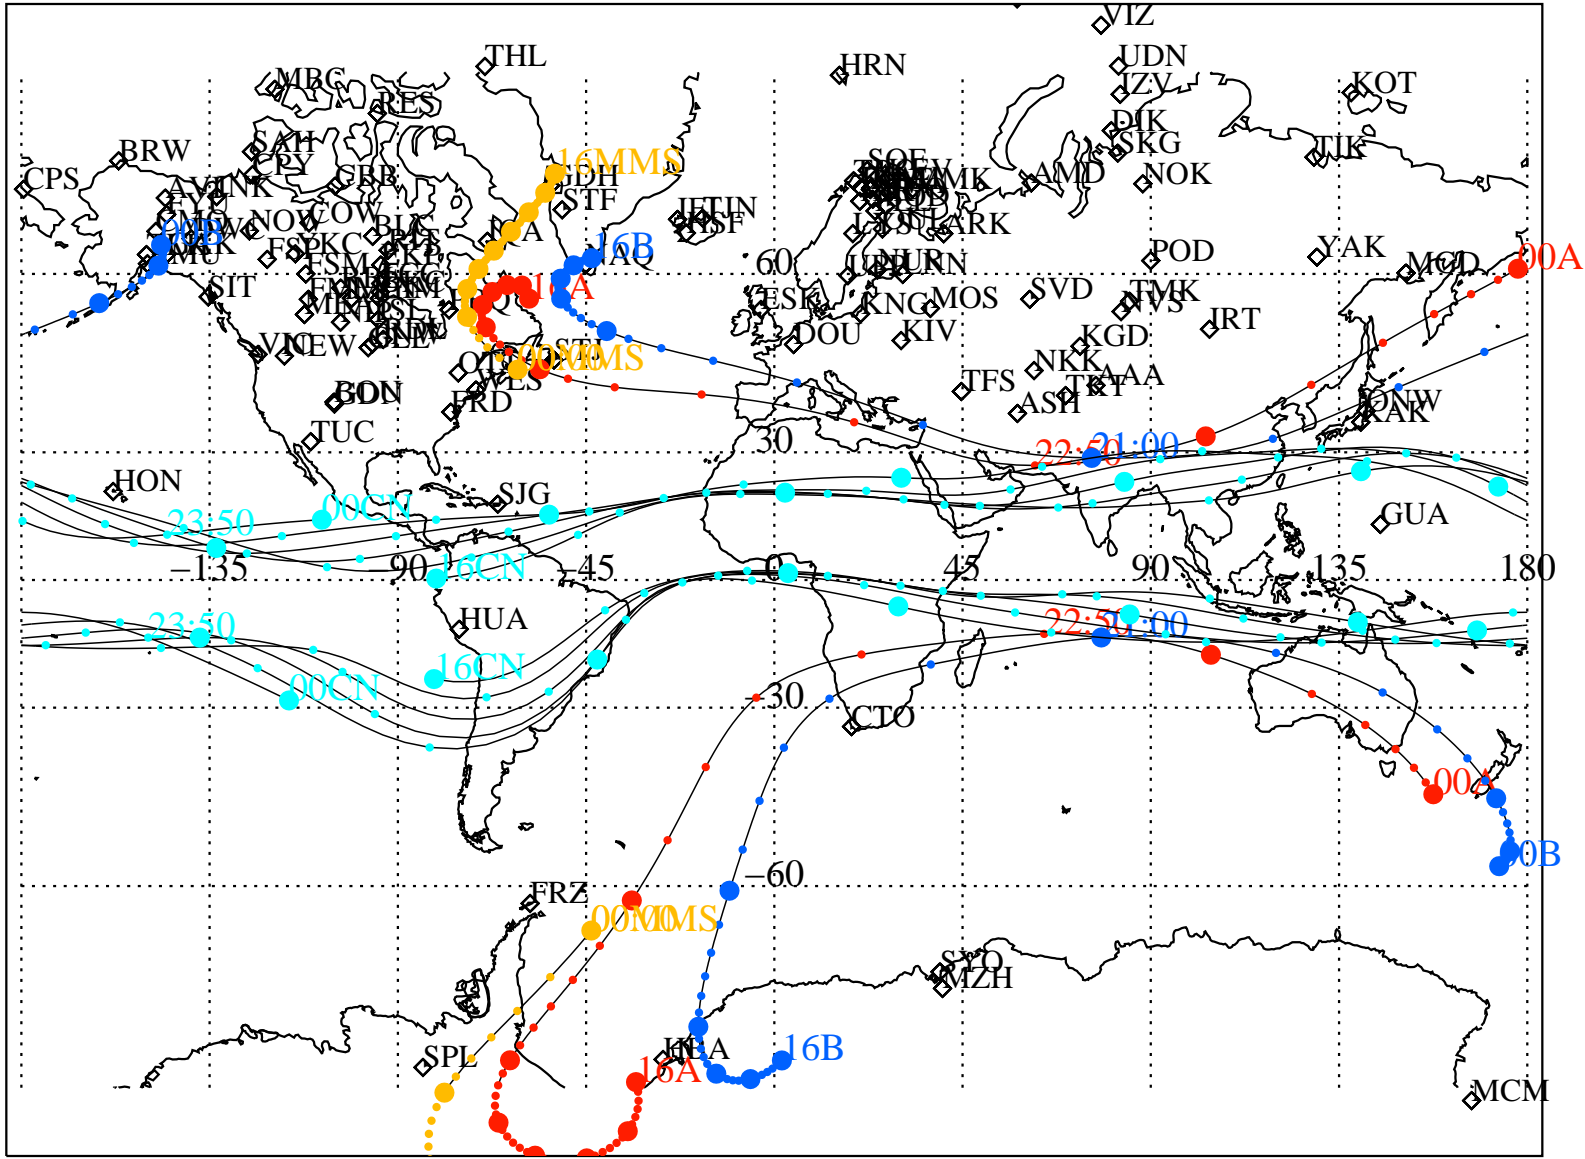

ALE
HELIO S/C ORBITS 2015 281 (10/08) 16:00 to 2015 282 (10/09) 00:00

RBSPA-A, RBSPB-B, CNOFS-CN, MMS1-MMS,

16MMS