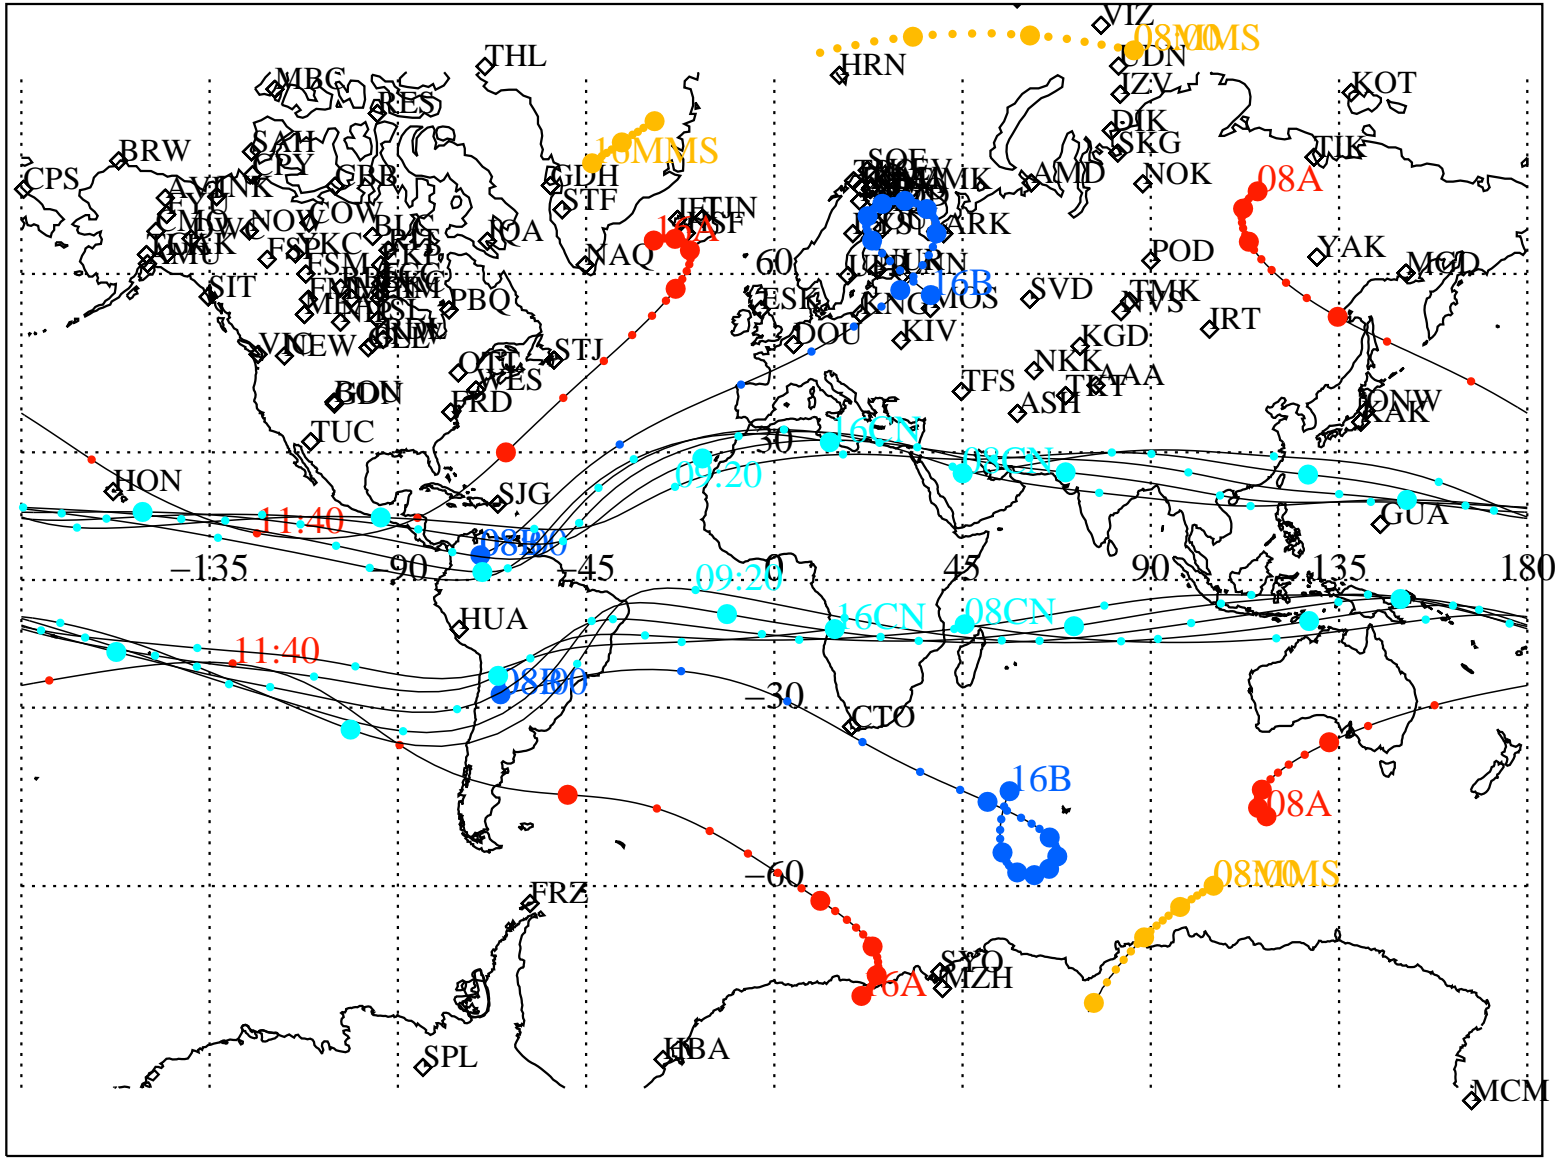

ALE
HELIO S/C ORBITS 2015 268 (09/25) 08:00 to 2015 268 (09/25) 16:00

16MMS

RBSPA-A, RBSPB-B, CNOFS-CN, MMS1-MMS,