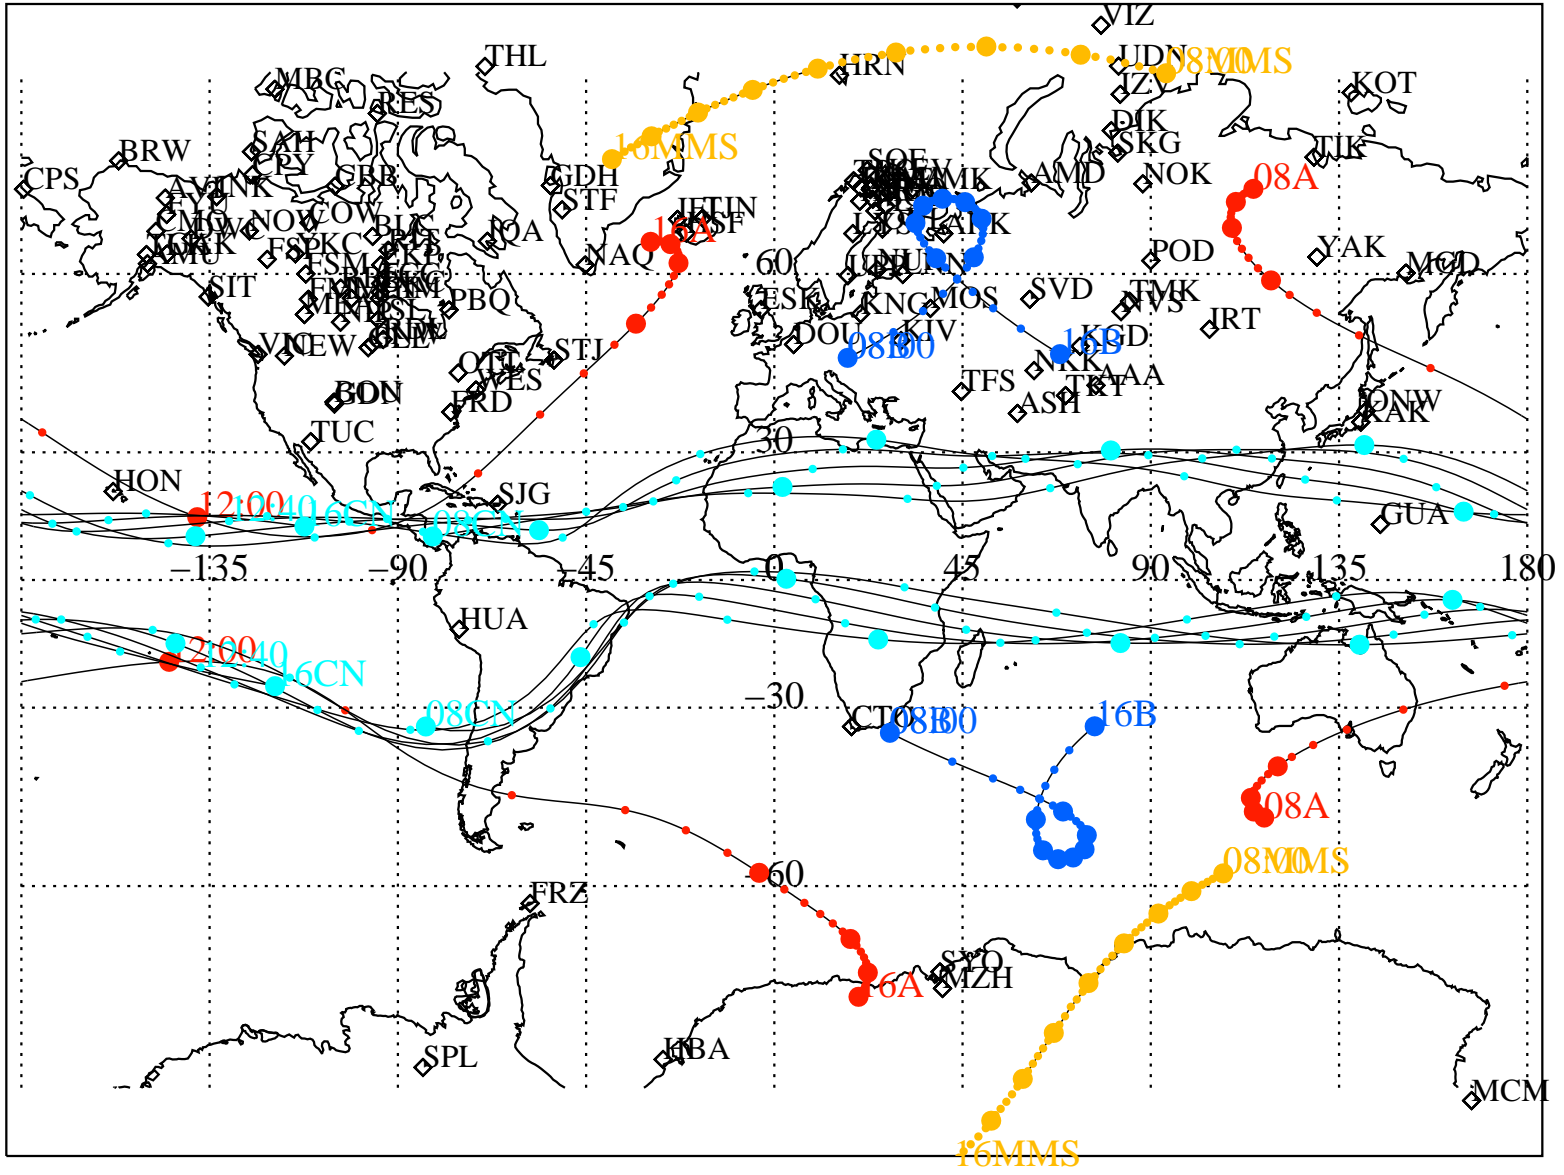

ALE
HELIO S/C ORBITS 2015 262 (09/19) 08:00 to 2015 262 (09/19) 16:00

RBSPA-A, RBSPB-B, CNOFS-CN, MMS1-MMS,