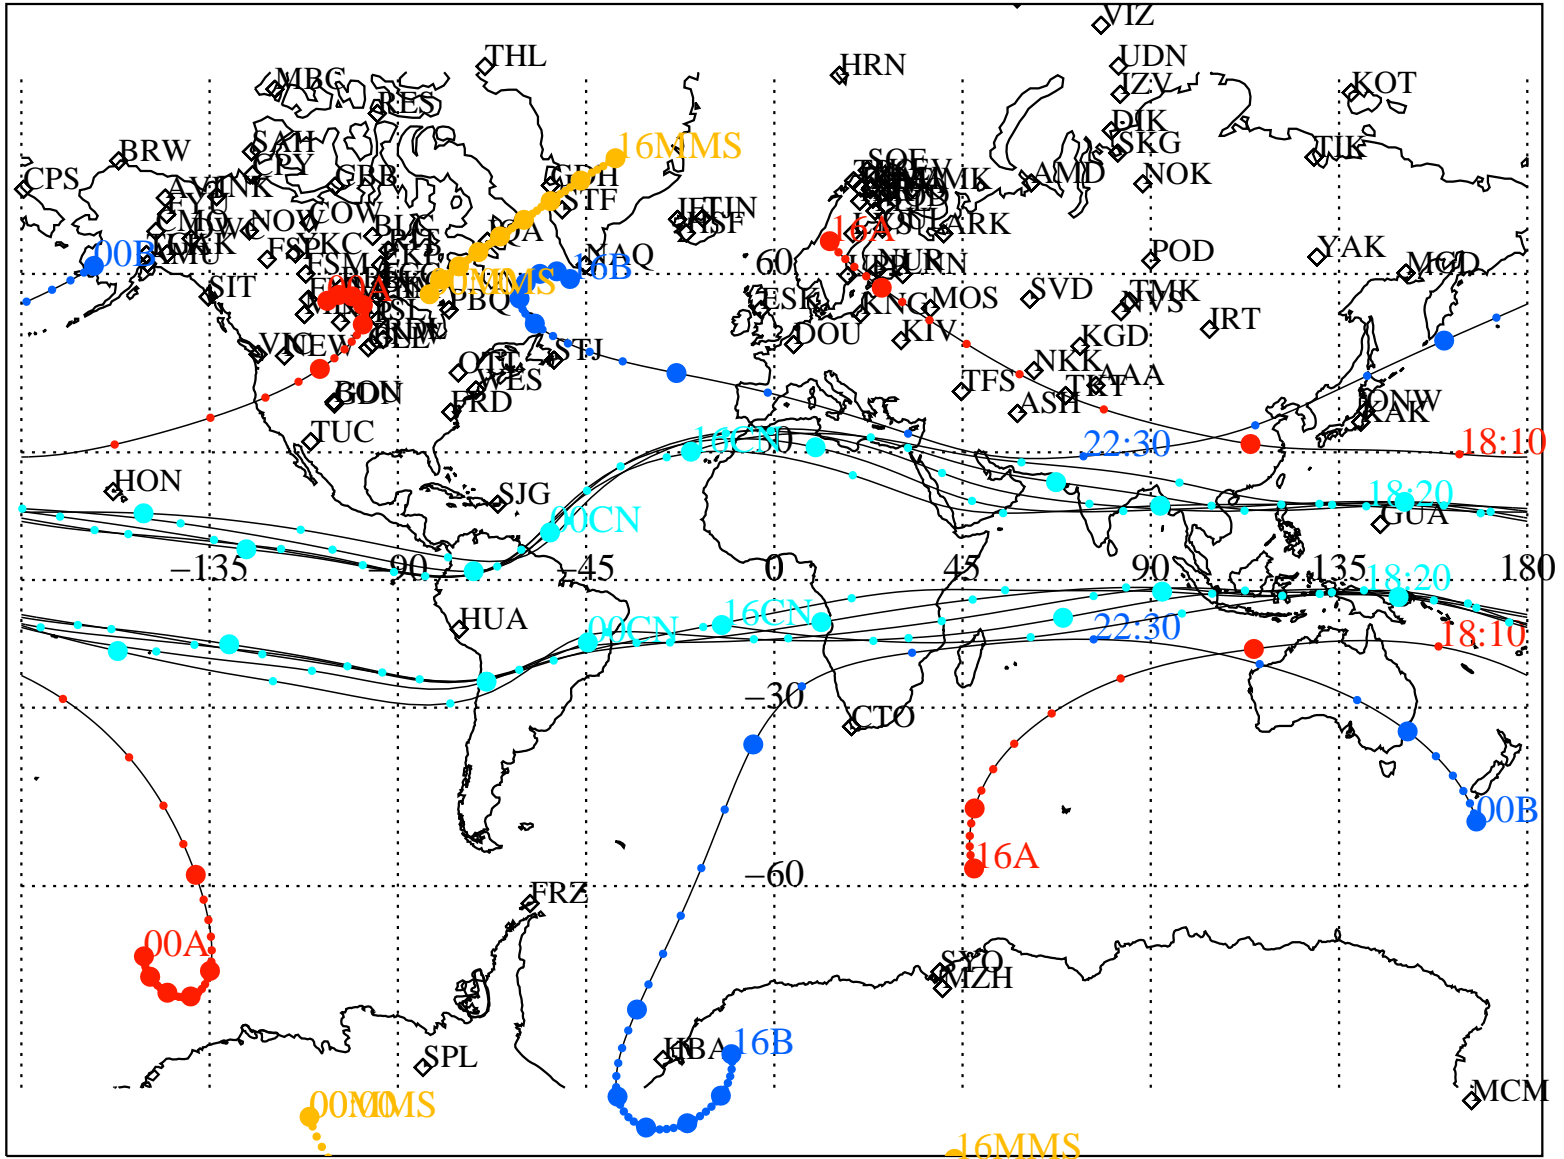

ALE  
**HELIO S/C ORBITS 2015 261 (09/18) 16:00 to 2015 262 (09/19) 00:00**

RBSPA-A, RBSPB-B, CNOFS-CN, MMS1-MMS,