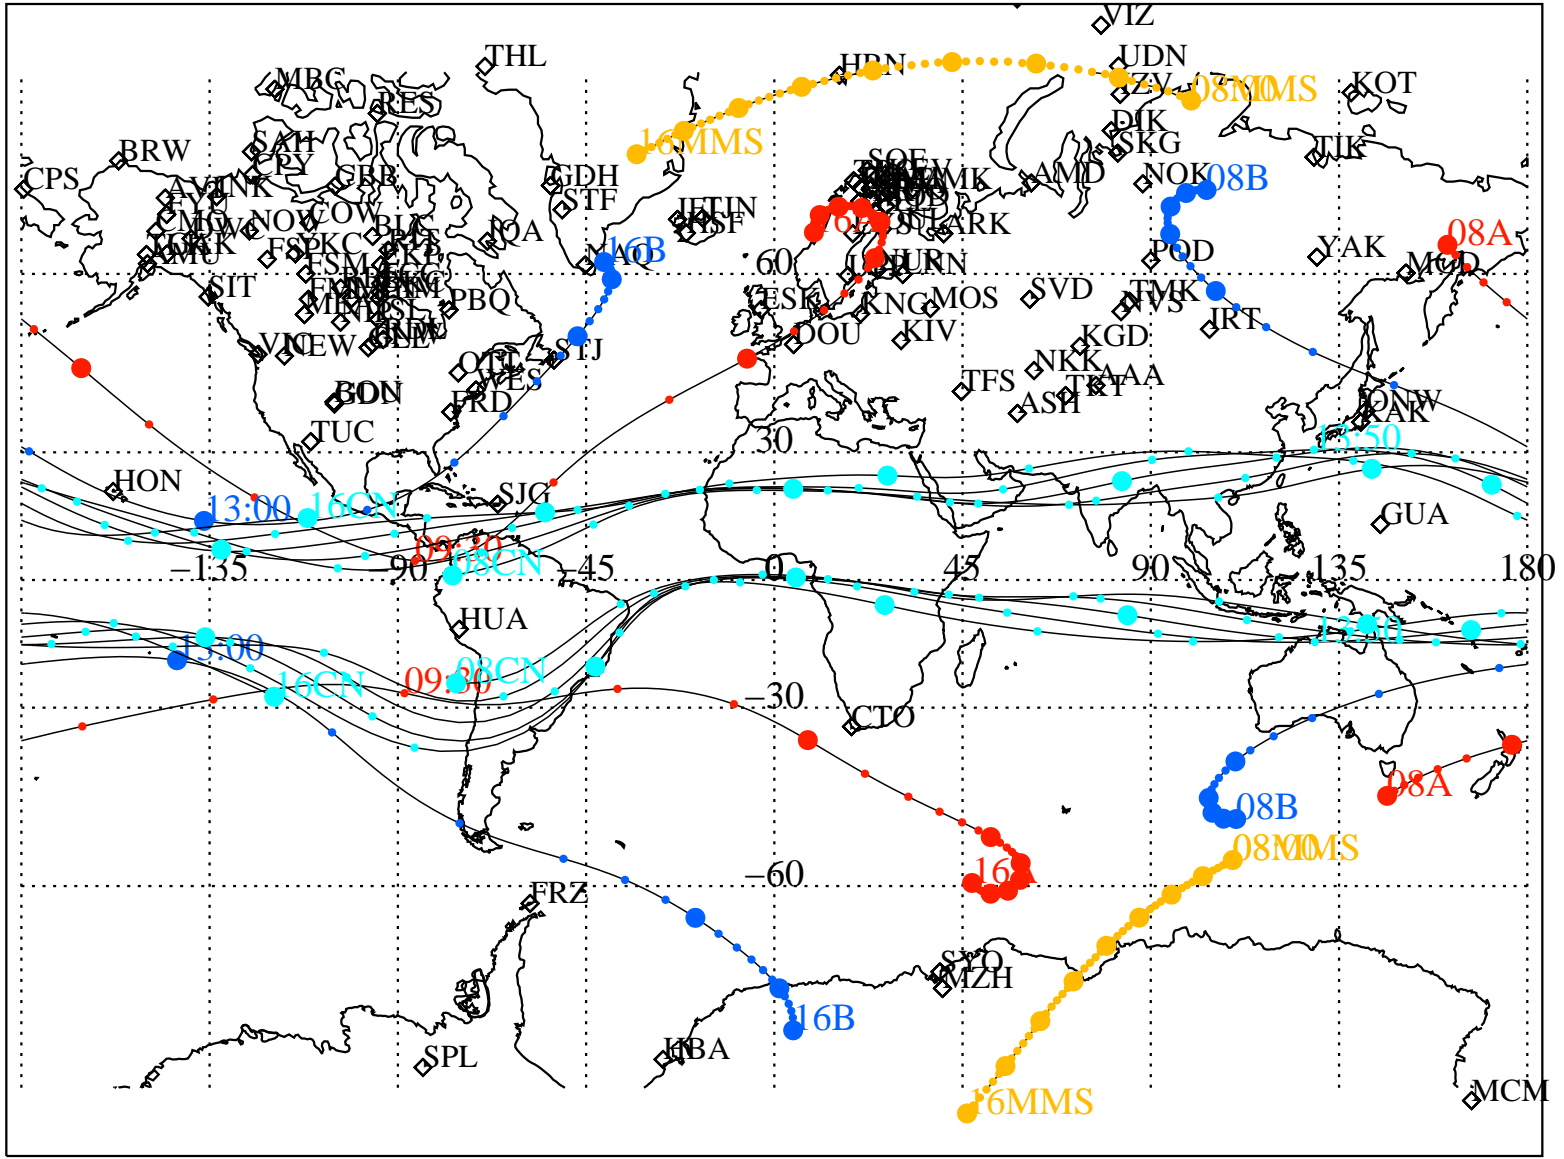

ALE
HELIO S/C ORBITS 2015 255 (09/12) 08:00 to 2015 255 (09/12) 16:00

RBSPA-A, RBSPB-B, CNOFS-CN, MMS1-MMS,