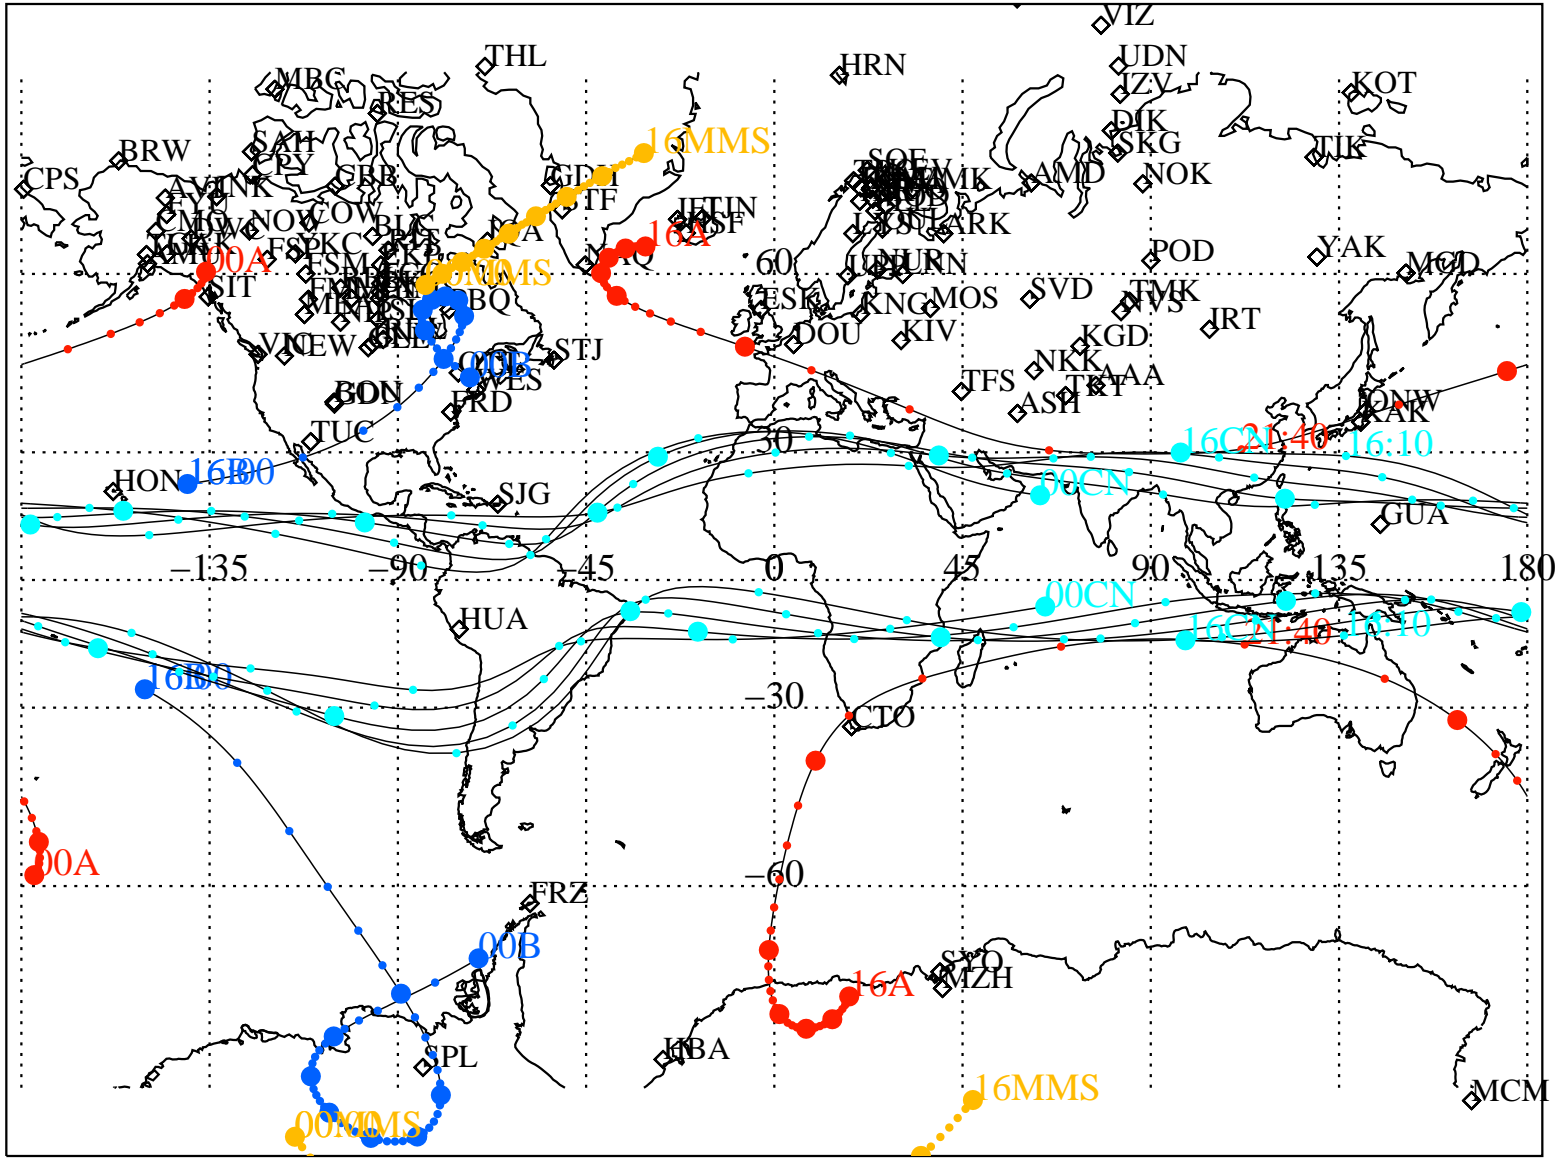

ALE  
**HELIO S/C ORBITS 2015 253 (09/10) 16:00 to 2015 254 (09/11) 00:00**

RBSPA-A, RBSPB-B, CNOFS-CN, MMS1-MMS,