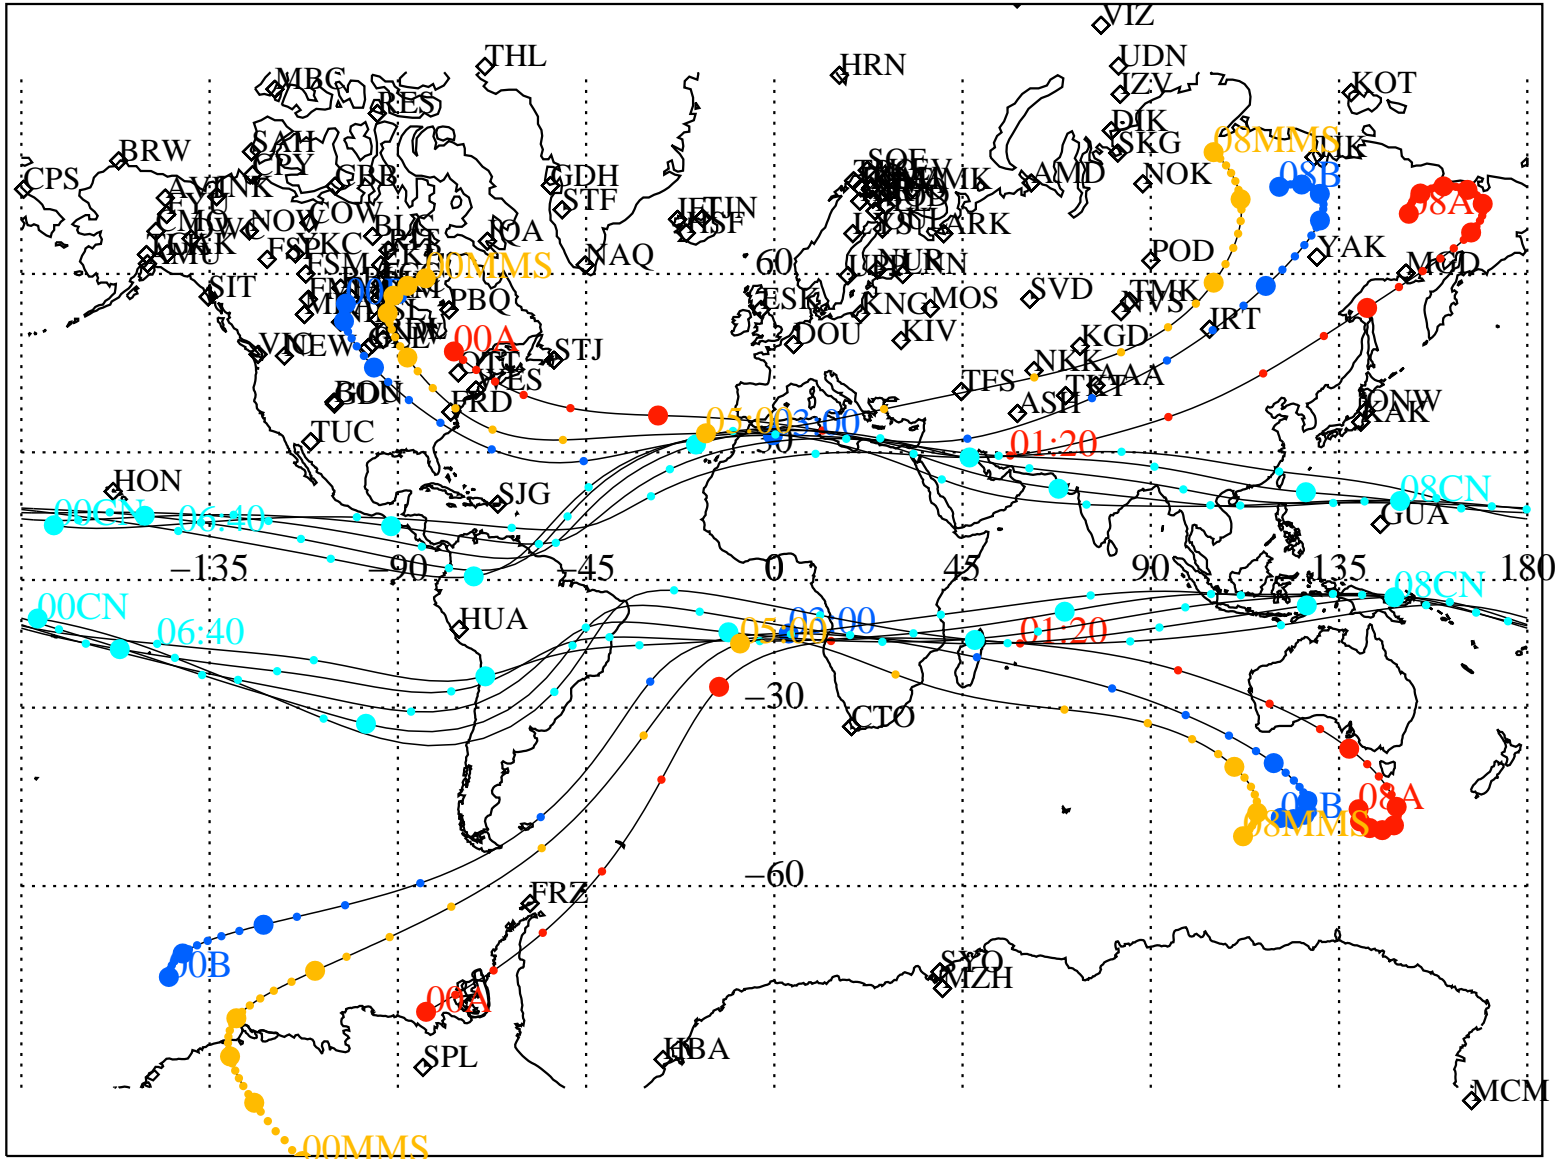

ALE  
 HELIO S/C ORBITS 2015 243 (08/31) 00:00 to 2015 243 (08/31) 08:00  
 HIS

RBSPA-A, RBSPB-B, CNOFS-CN, MMS1-MMS,