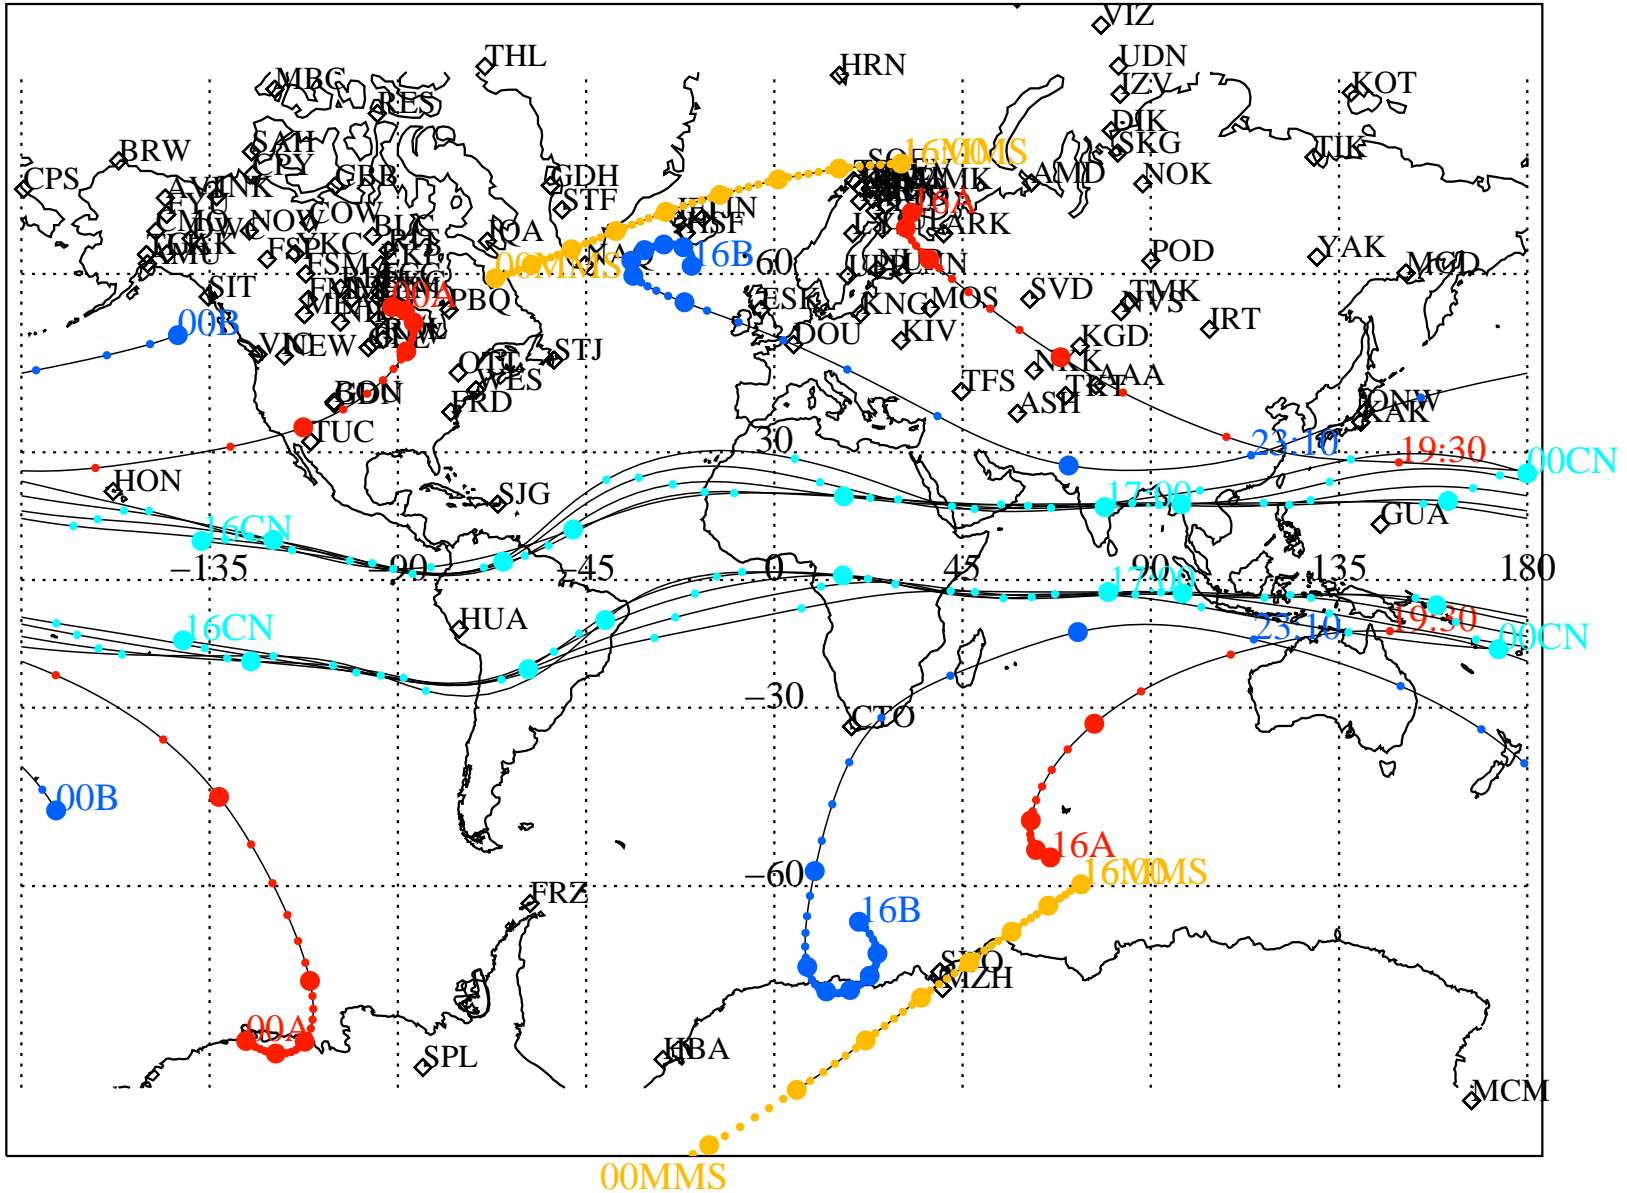

ALE  
**HELIO S/C ORBITS 2015 191 (07/10) 16:00 to 2015 192 (07/11) 00:00**

RBSPA-A, RBSPB-B, CNOFS-CN, MMS1-MMS,