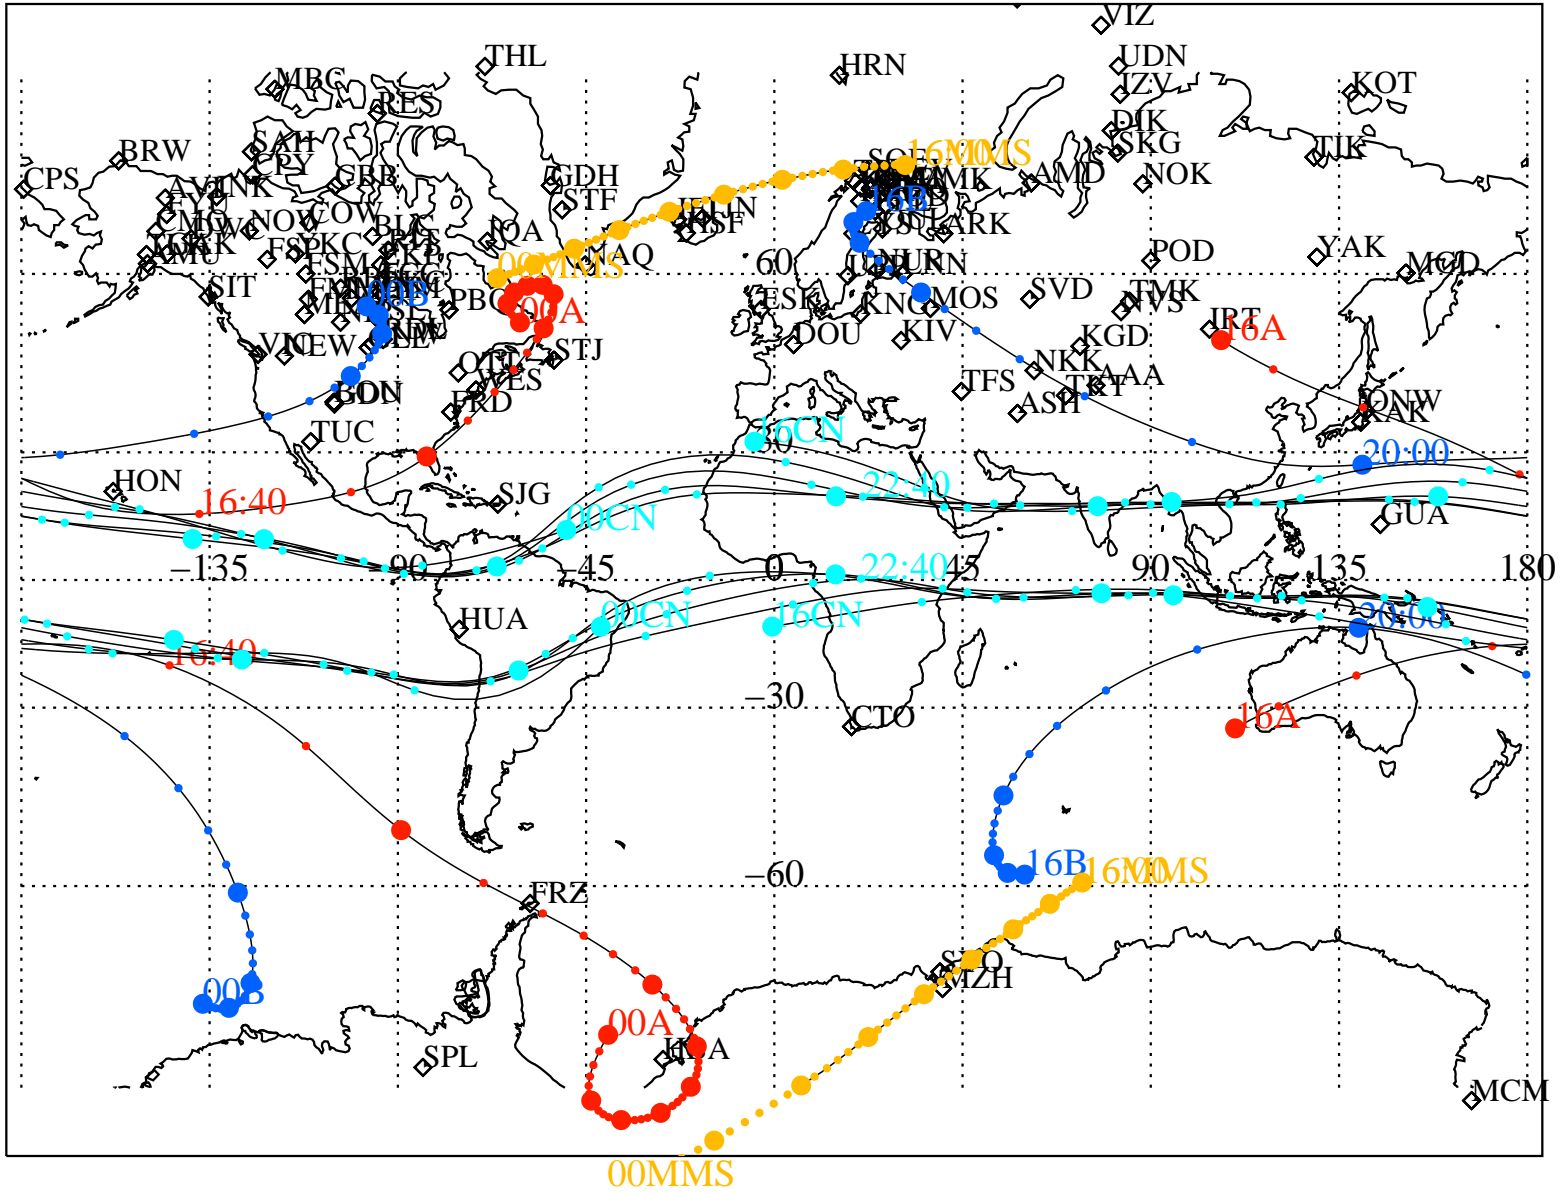

ALE
HELIO S/C ORBITS 2015 190 (07/09) 16:00 to 2015 191 (07/10) 00:00

RBSPA-A, RBSPB-B, CNOFS-CN, MMS1-MMS,