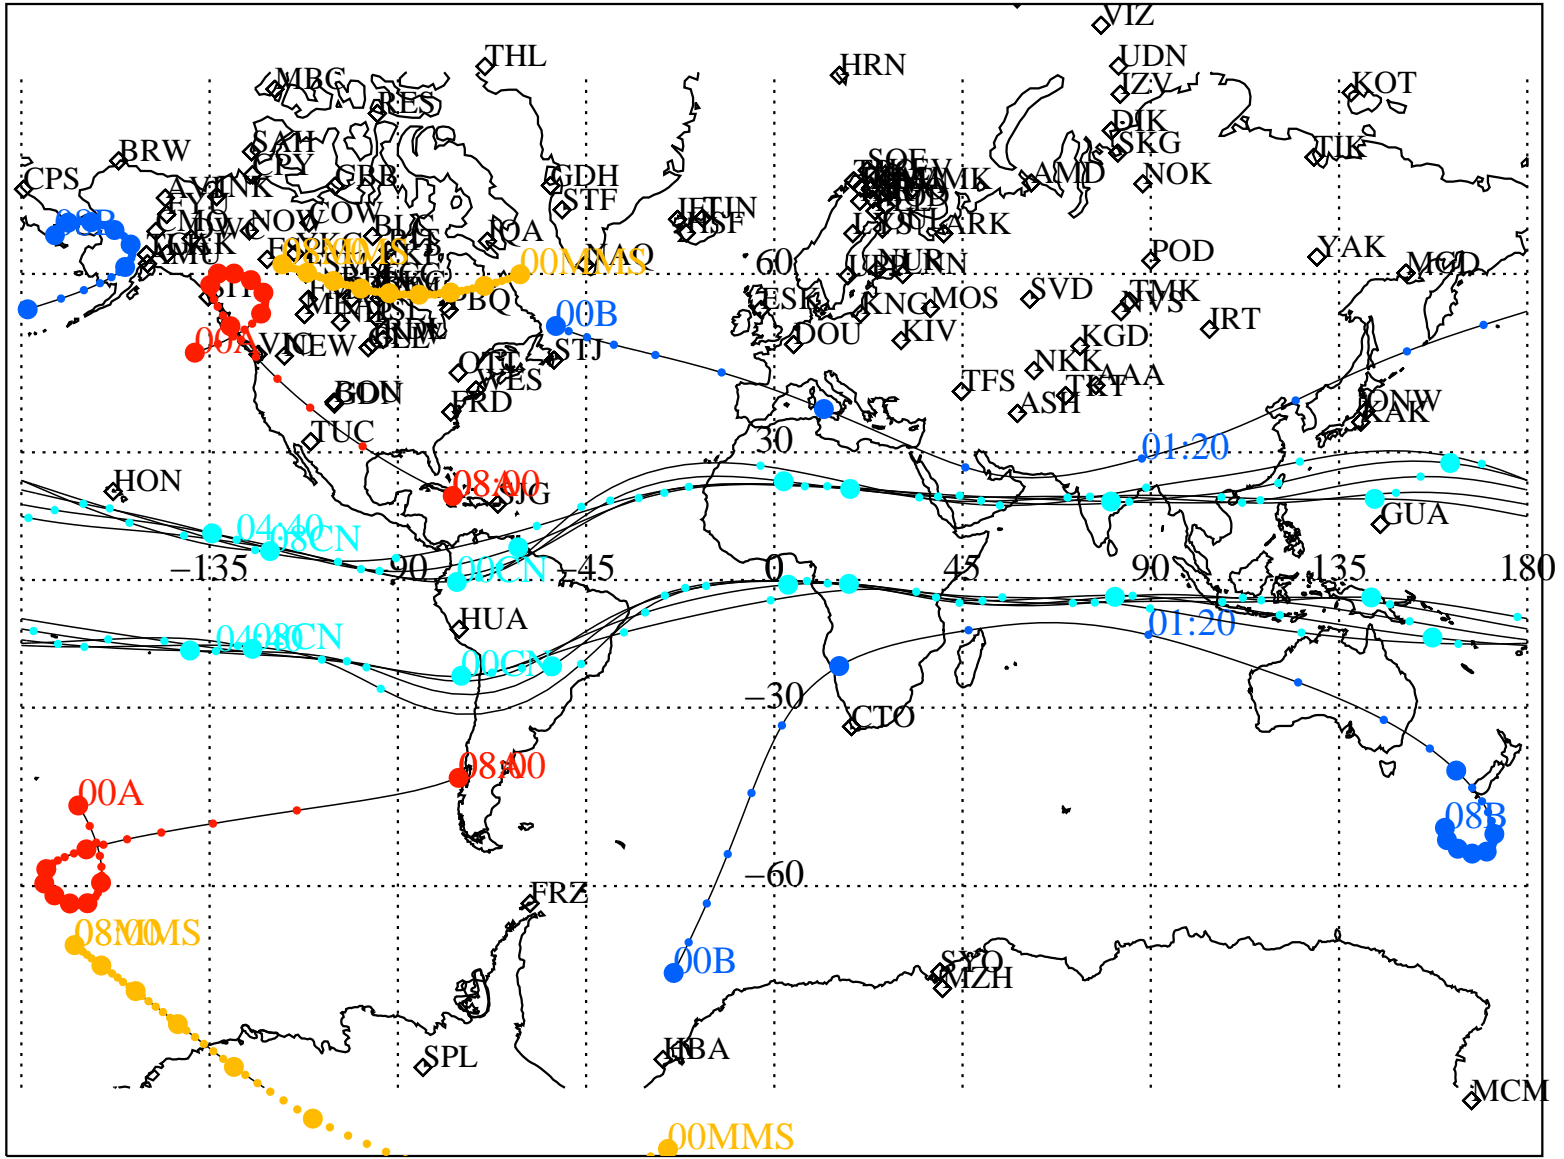

ALE
HELIO S/C ORBITS 2015 181 (06/30) 00:00 to 2015 181 (06/30) 08:00

RBSPA-A, RBSPB-B, CNOFS-CN, MMS1-MMS,