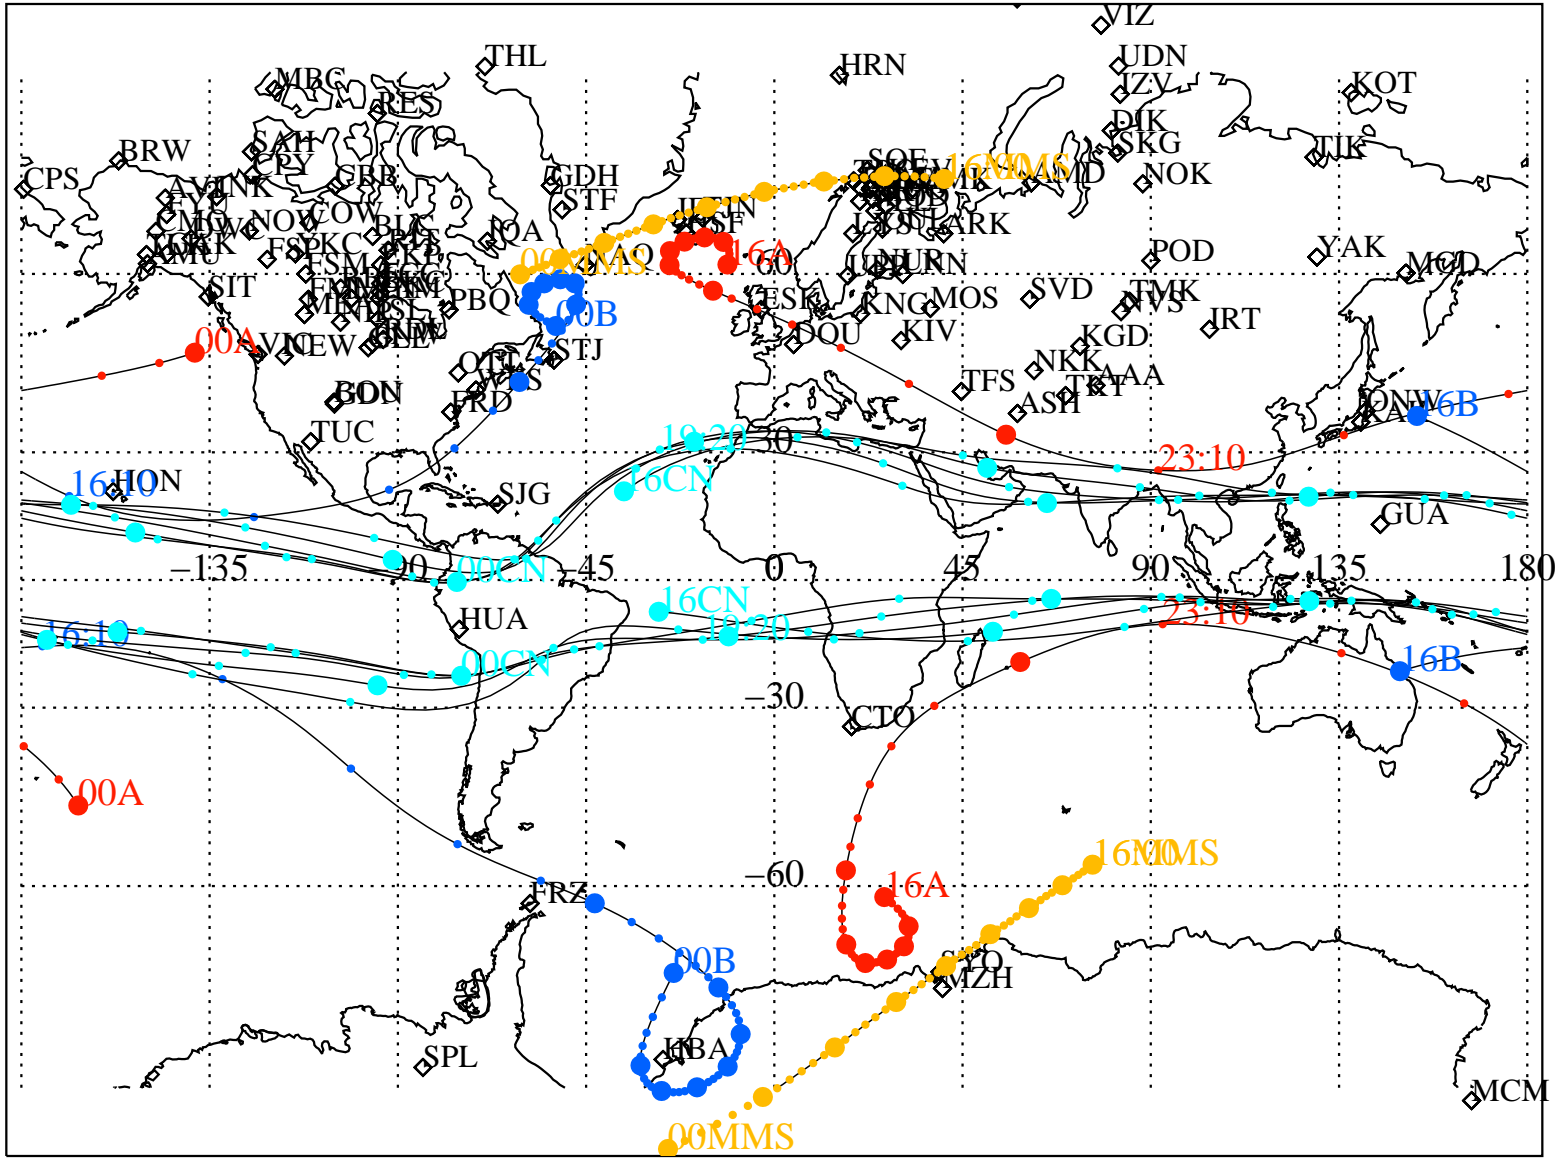

ALE
HELIO S/C ORBITS 2015 180 (06/29) 16:00 to 2015 181 (06/30) 00:00

RBSPA-A, RBSPB-B, CNOFS-CN, MMS1-MMS,