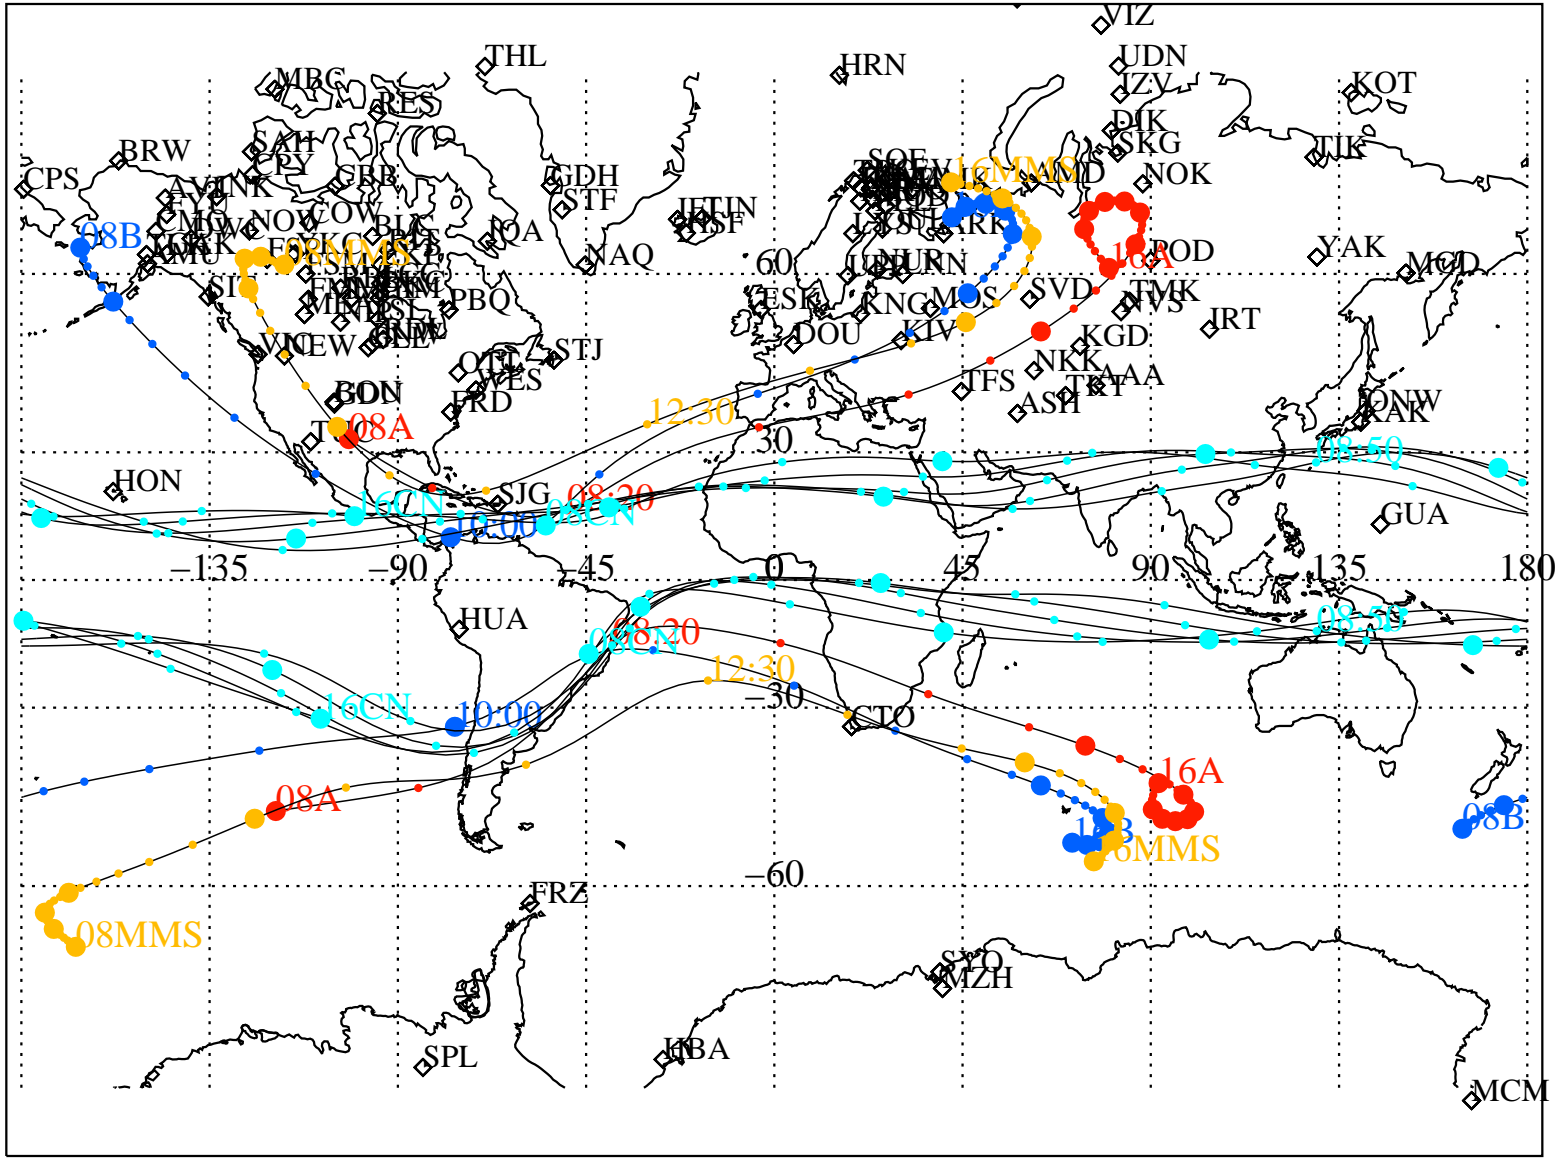

ALE  
**HELIO S/C ORBITS 2015 178 (06/27) 08:00 to 2015 178 (06/27) 16:00**

RBSPA-A, RBSPB-B, CNOFS-CN, MMS1-MMS,