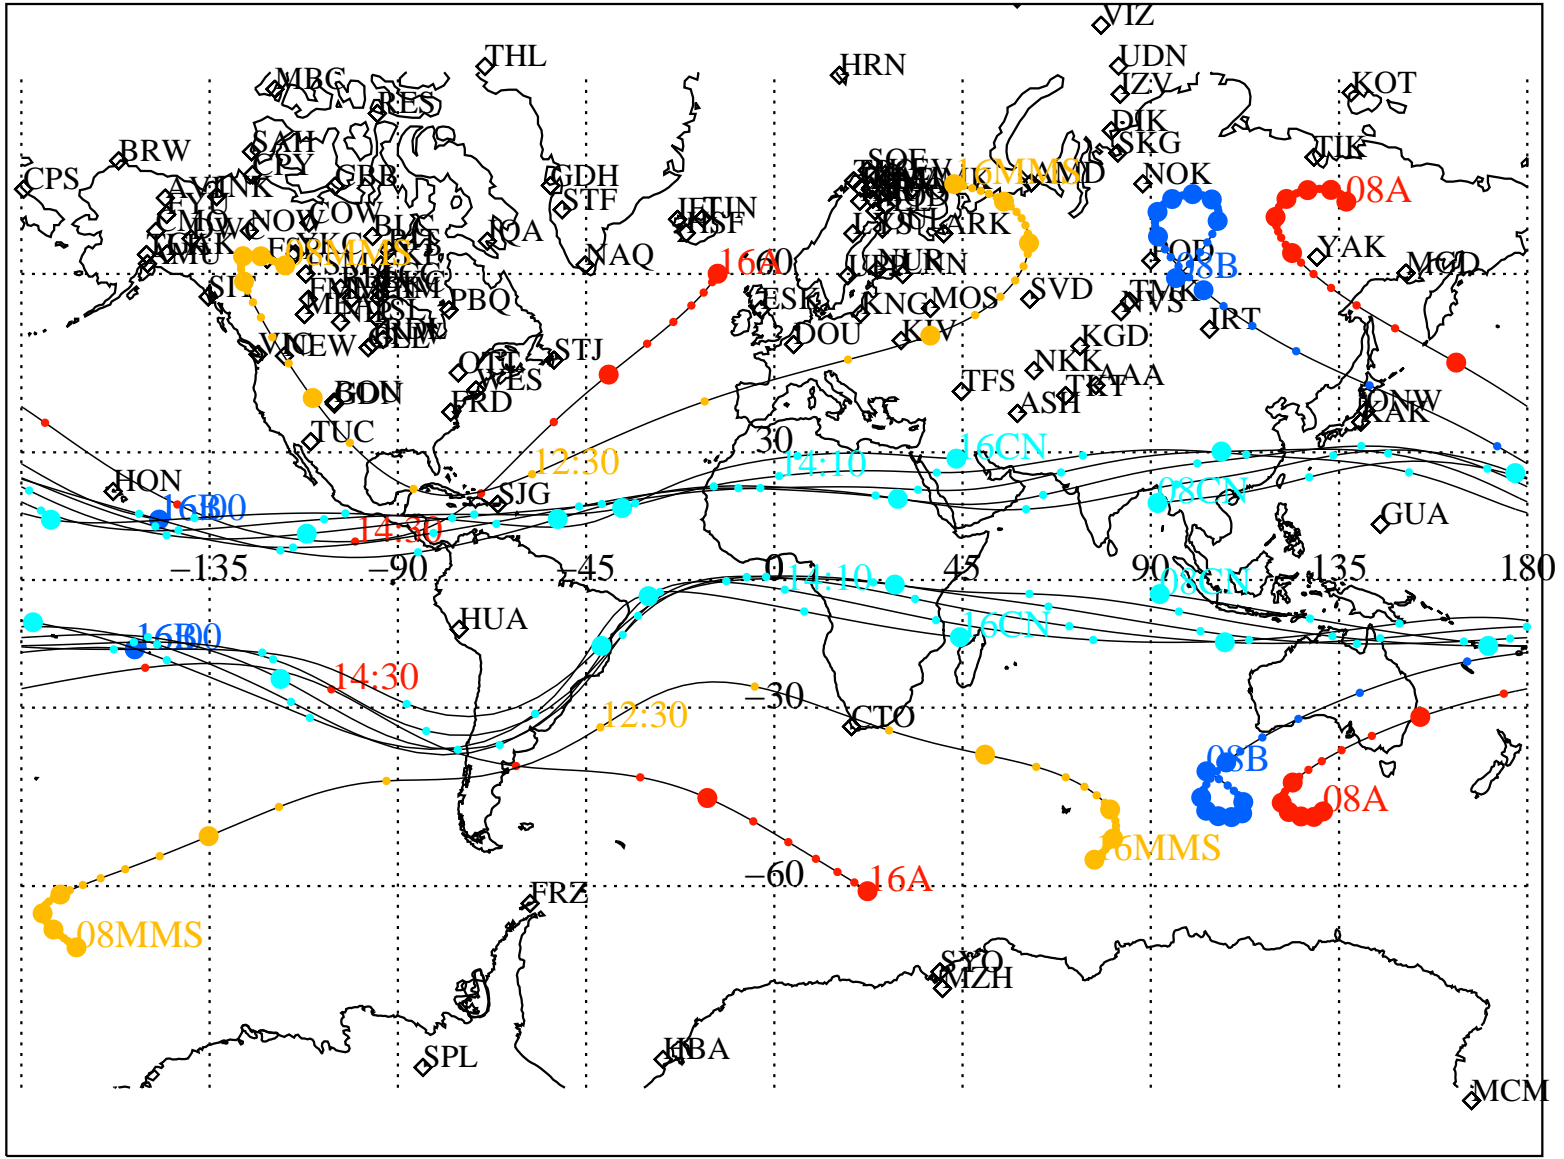

ALE  
**HELIO S/C ORBITS 2015 177 (06/26) 08:00 to 2015 177 (06/26) 16:00**

RBSPA-A, RBSPB-B, CNOFS-CN, MMS1-MMS,