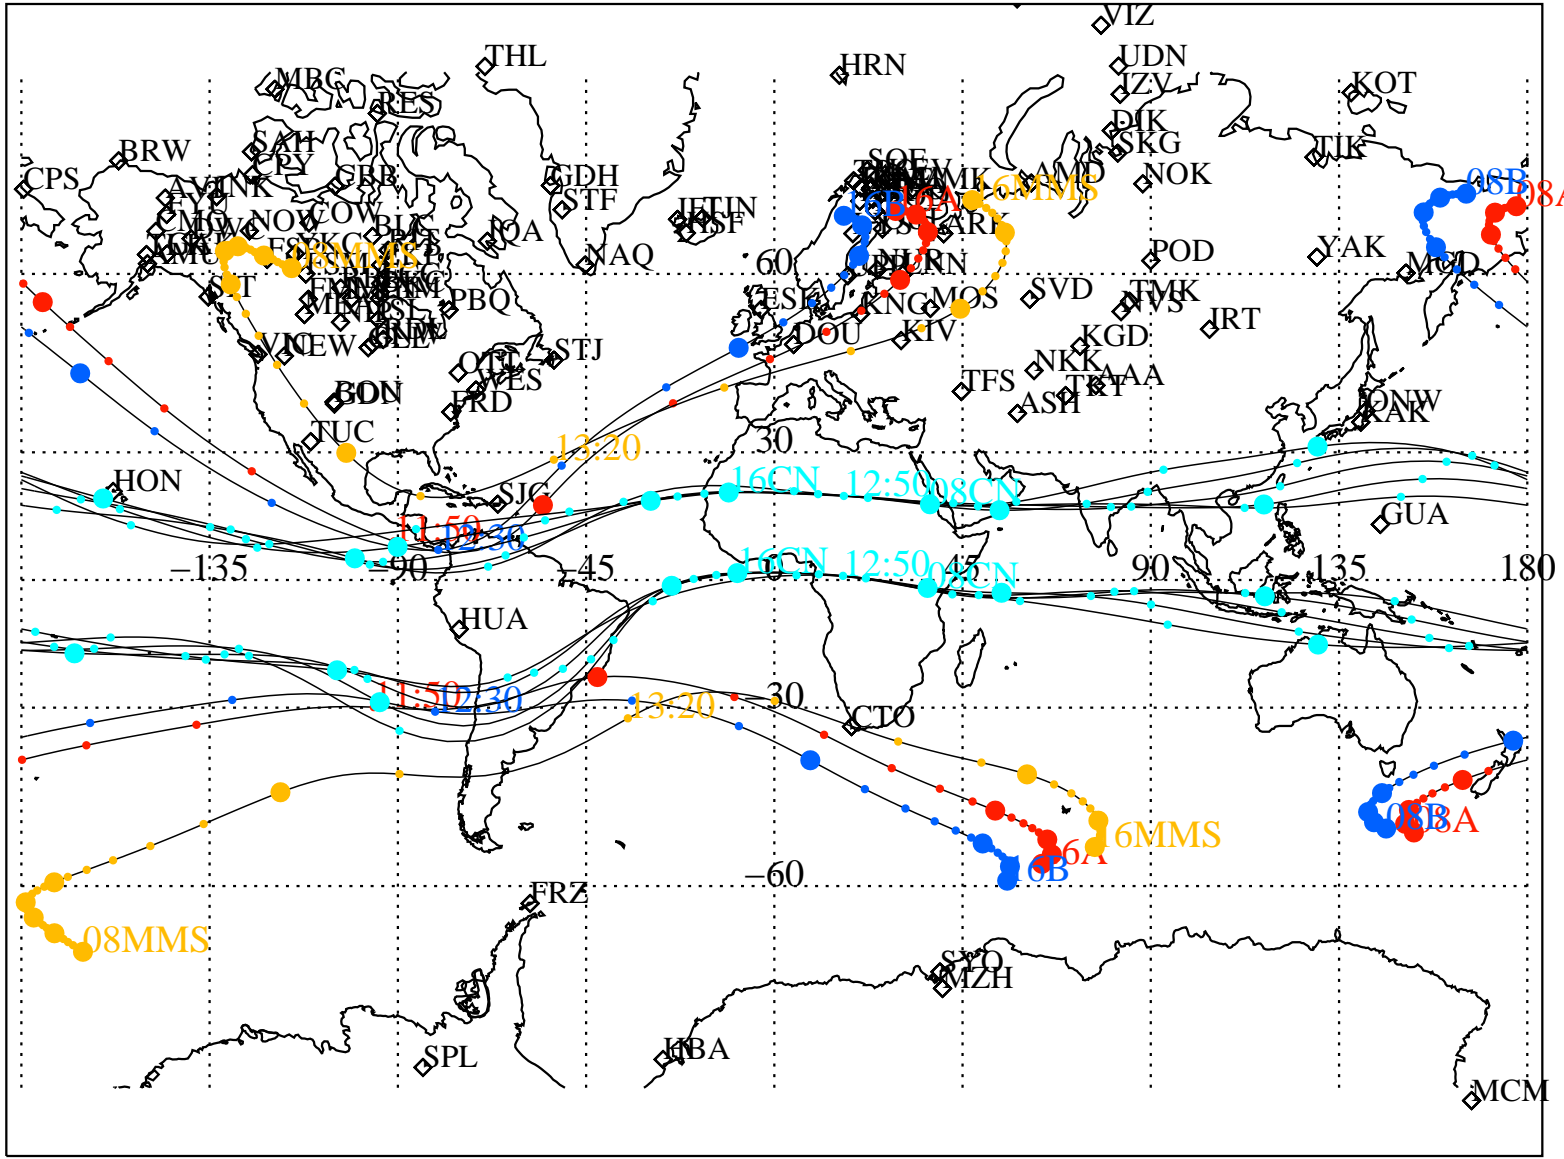

ALE  
HELIO S/C ORBITS 2015 170 (06/19) 08:00 to 2015 170 (06/19) 16:00

RBSPA-A, RBSPB-B, CNOFS-CN, MMS1-MMS,