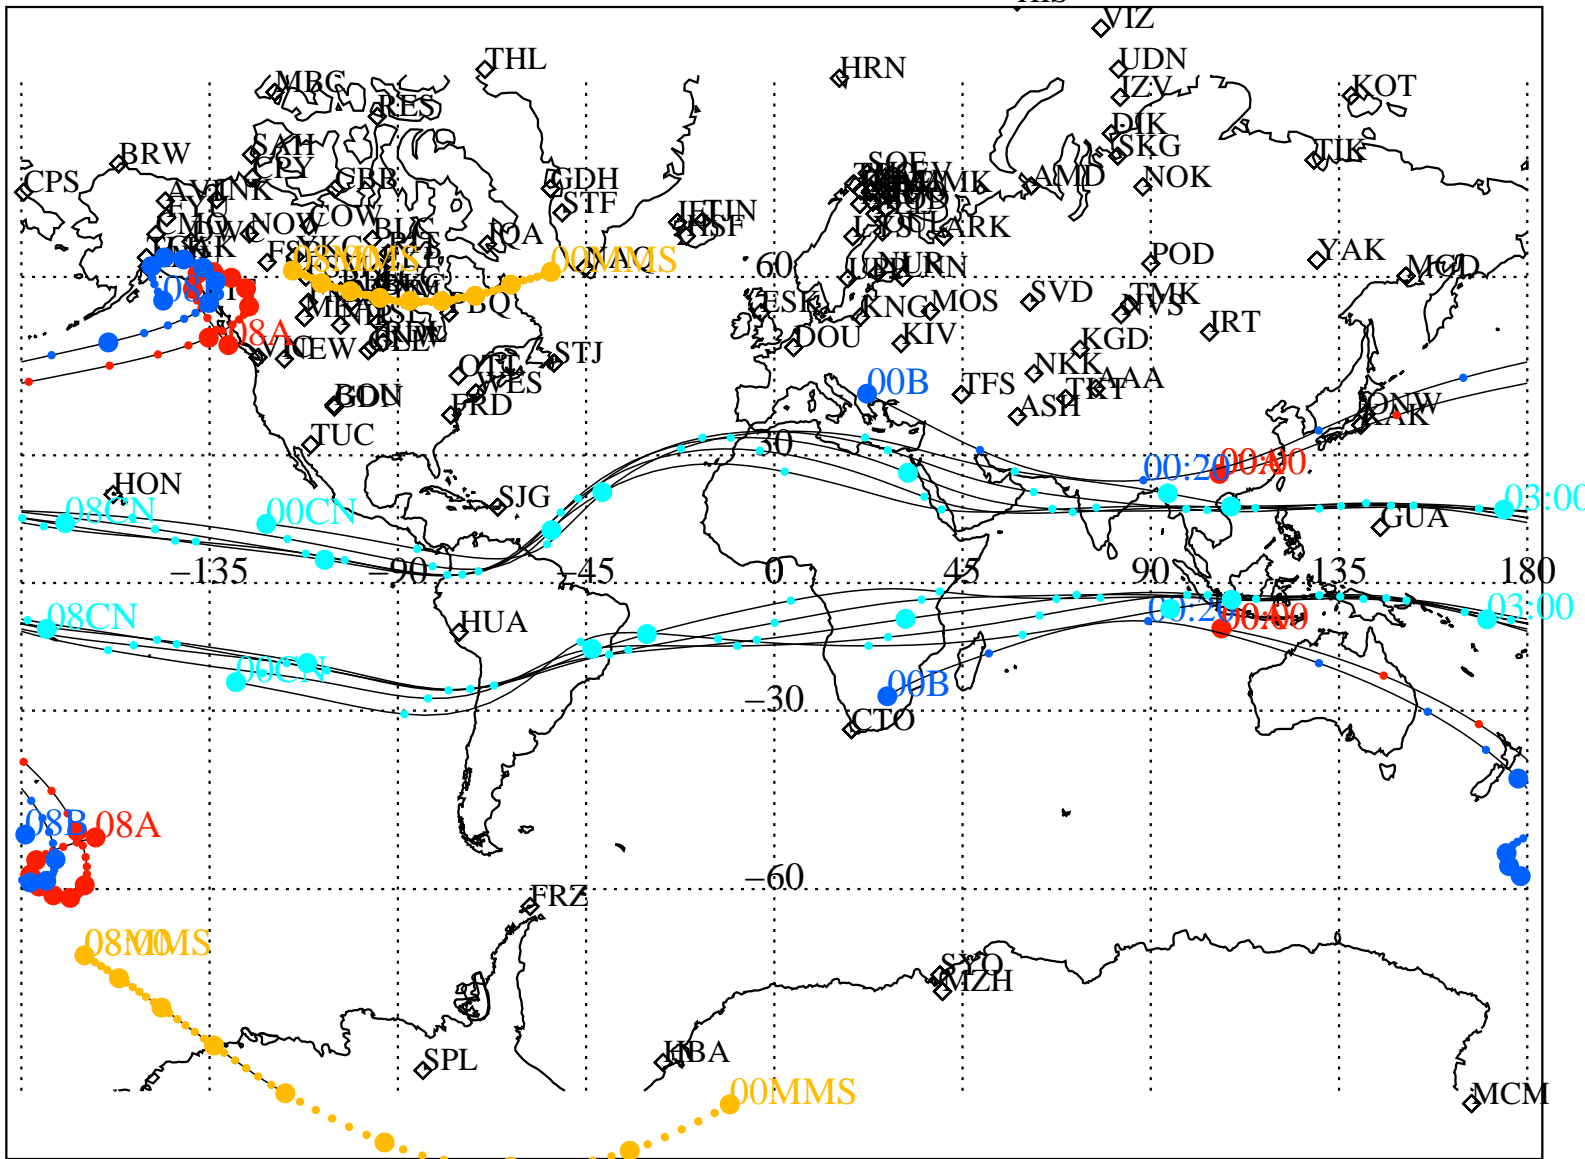

ALE
HELIO S/C ORBITS 2015 169 (06/18) 00:00 to 2015 169 (06/18) 08:00

RBSPA-A, RBSPA-B, CNOFS-CN, MMS1-MMS,