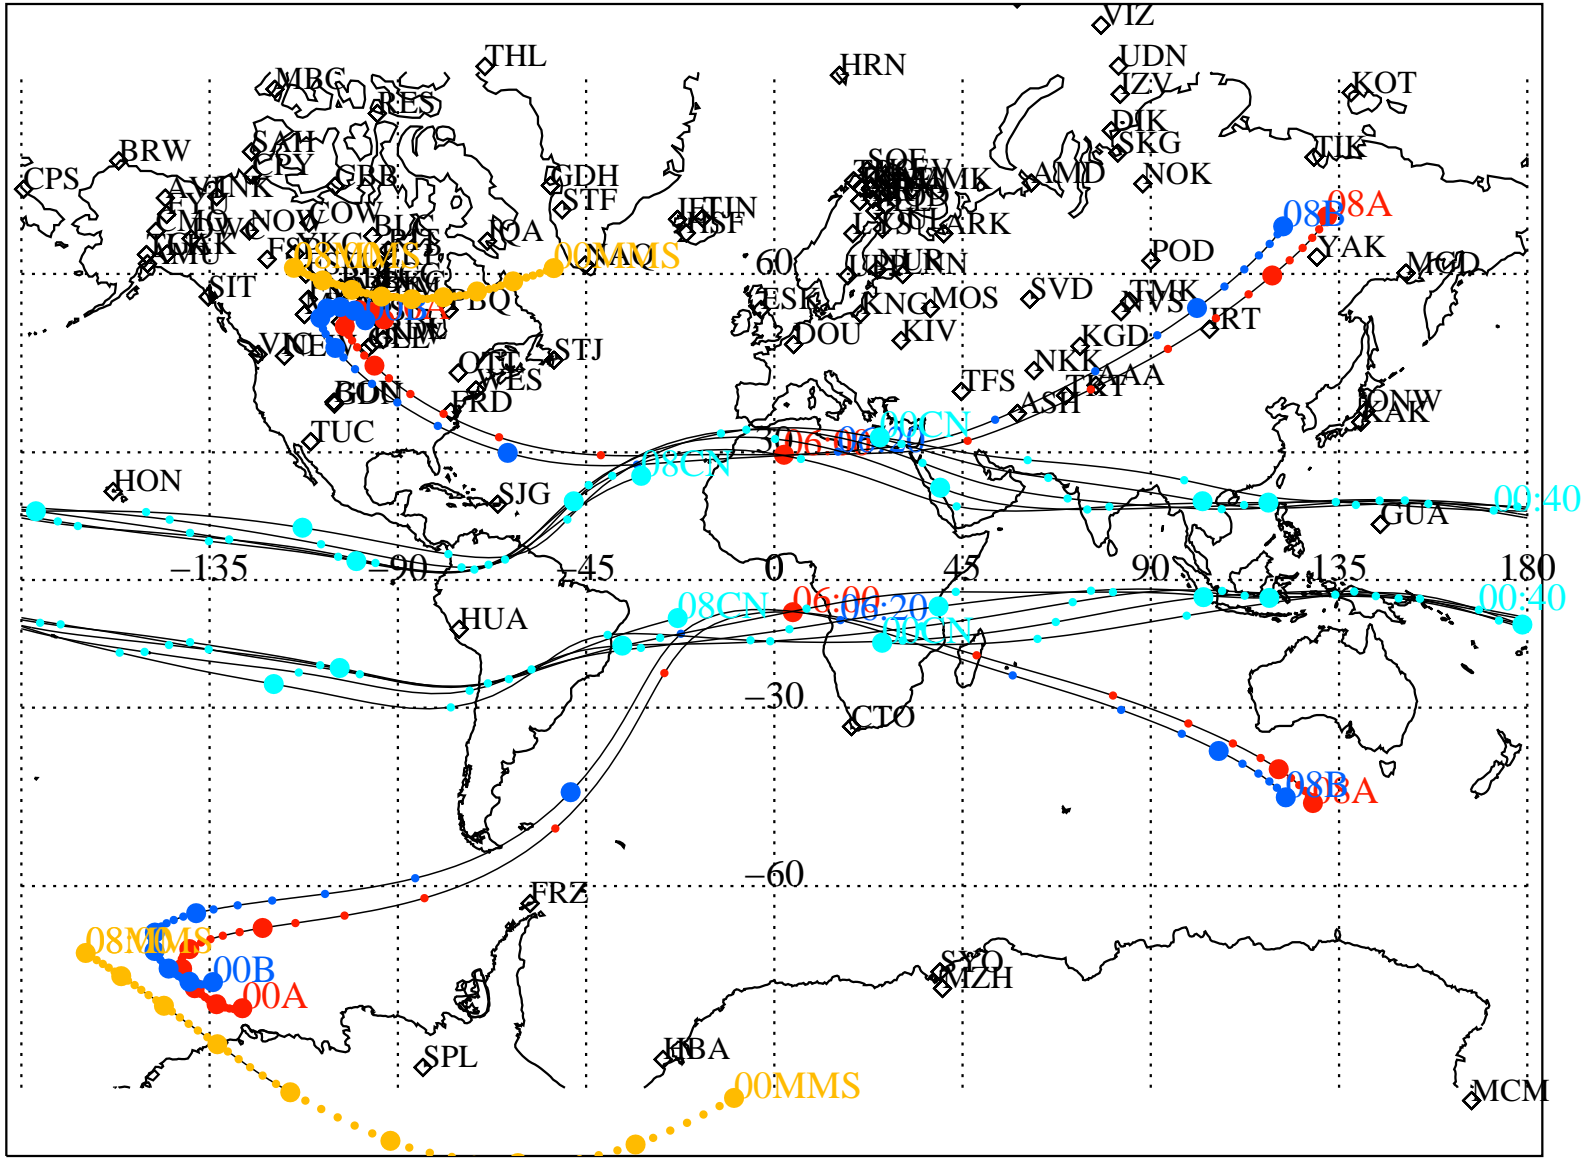

ALE  
**HELIO S/C ORBITS 2015 168 (06/17) 00:00 to 2015 168 (06/17) 08:00**

RBSPA-A, RBSPB-B, CNOFS-CN, MMS1-MMS,