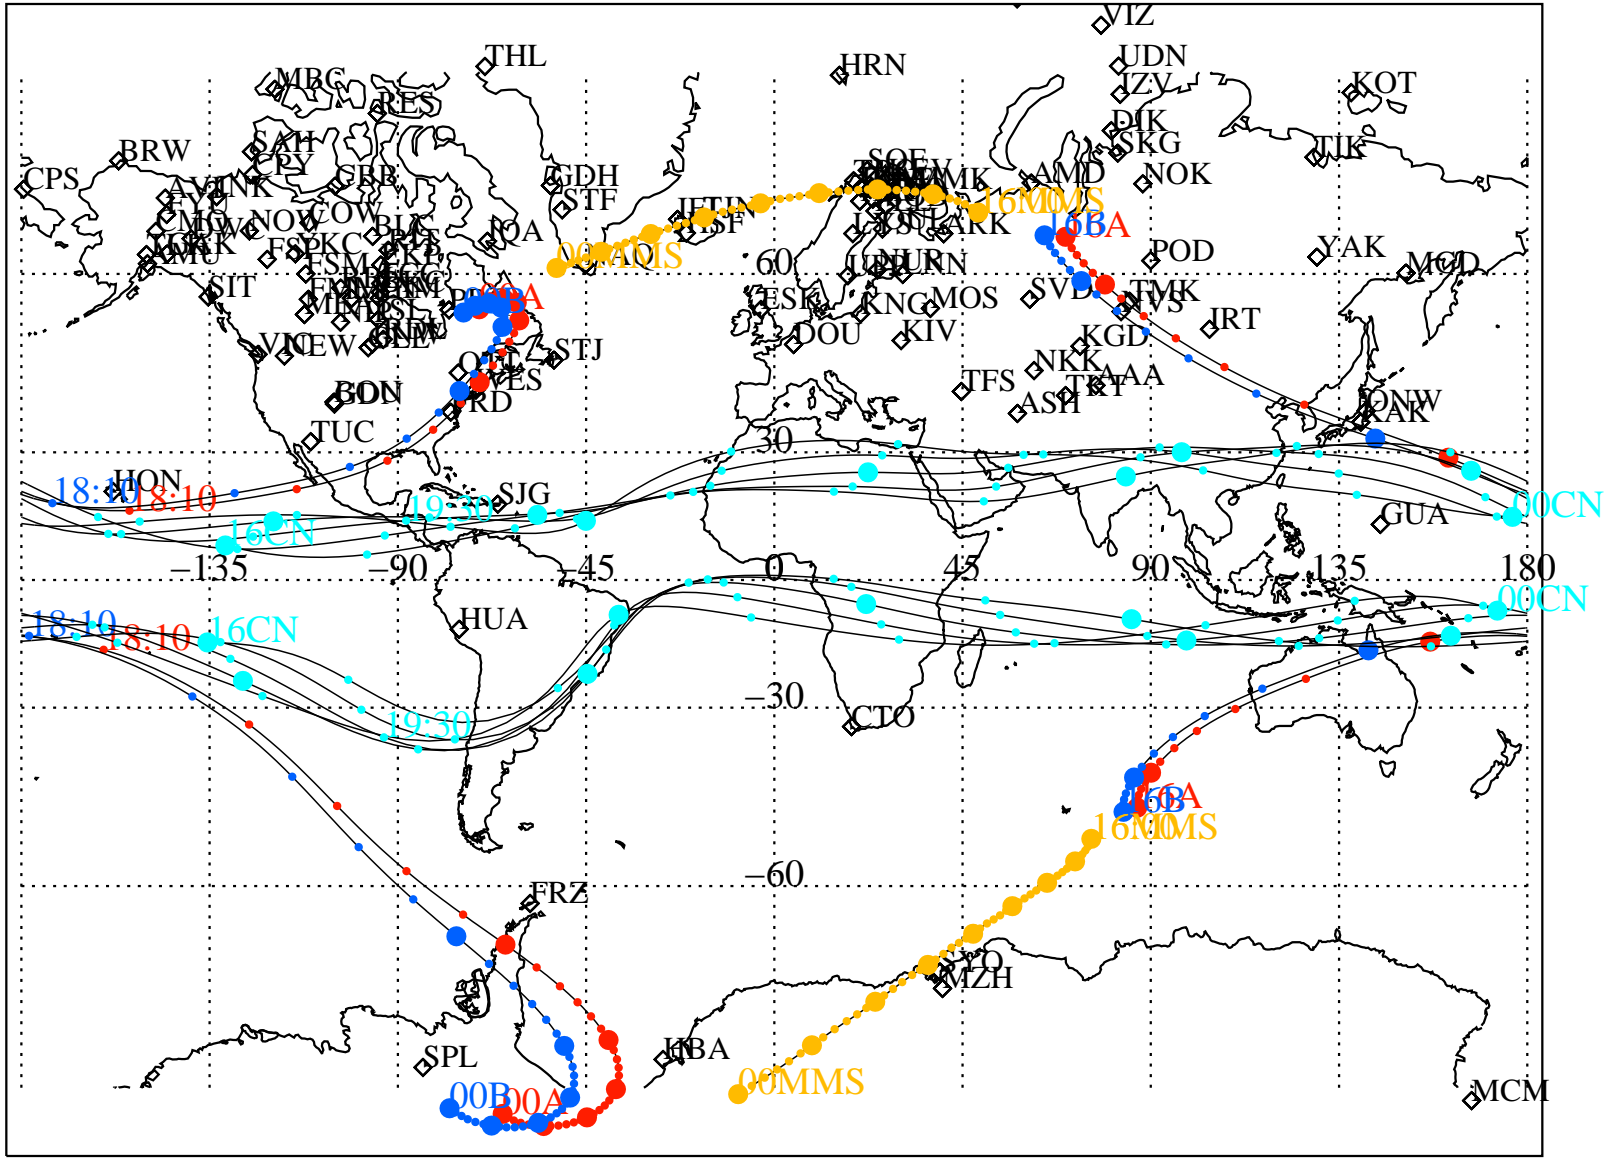

ALE
HELIO S/C ORBITS 2015 166 (06/15) 16:00 to 2015 167 (06/16) 00:00

RBSPA-A, RBSPB-B, CNOFS-CN, MMS1-MMS,