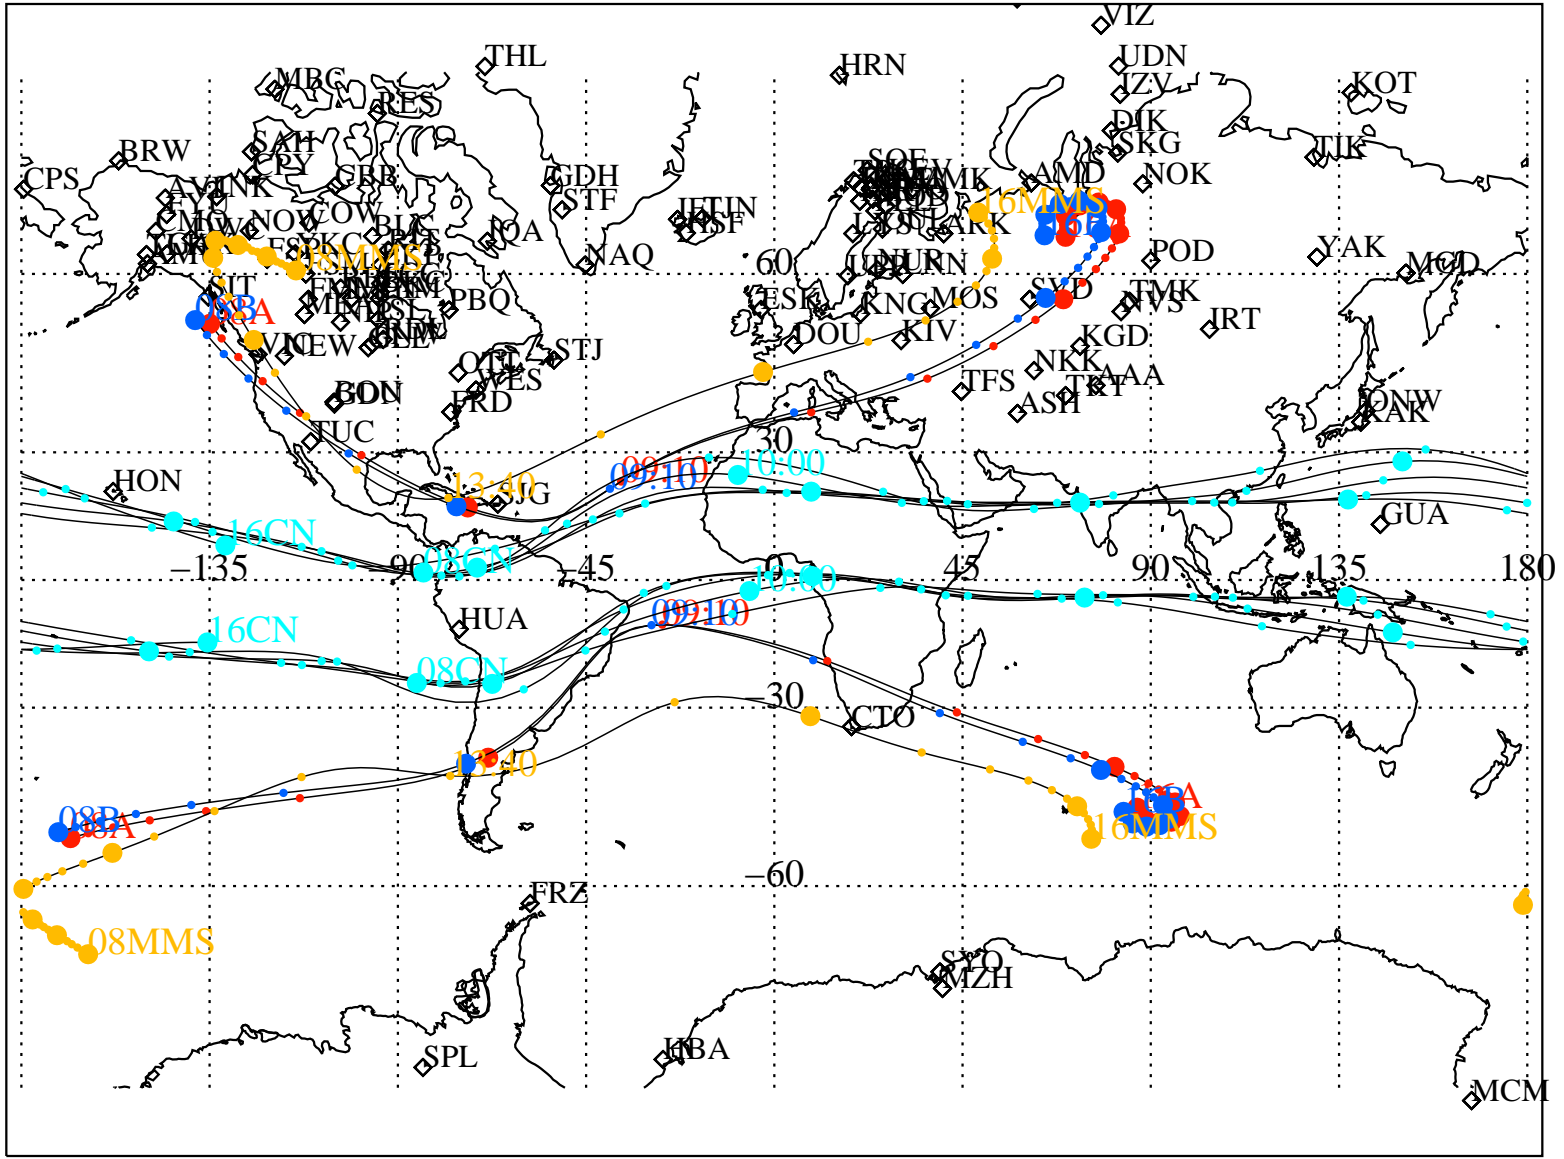

ALE
HELIO S/C ORBITS 2015 166 (06/15) 08:00 to 2015 166 (06/15) 16:00

RBSPA-A, RBSPB-B, CNOFS-CN, MMS1-MMS,